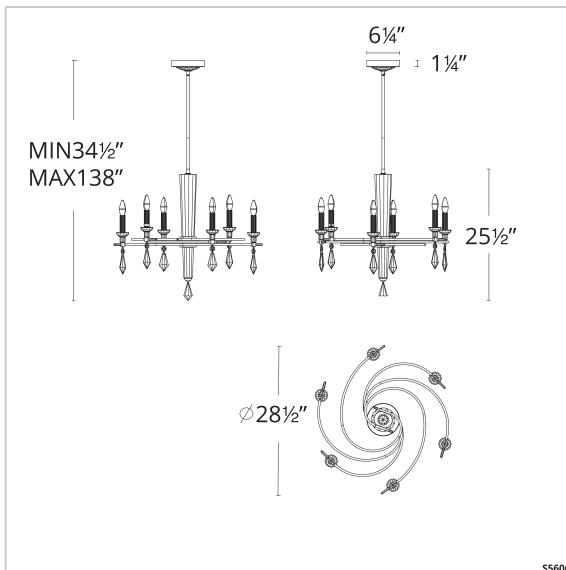

### LINE DRAWING

### REPLACEMENT PARTS

-

Model	Finish	Crystal	# of Lights	Voltage	Height	Width	Length	Weight
S5606	- 709/18 - 710/18	R	6 Light	120V	26"	29"	29"	17lbs

Example: S5606-710/18R

Tempest

schonbek.com  
Phone (800) 836.1892 | Fax: (518) 563.4228