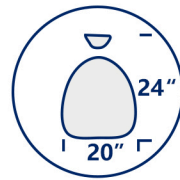

8"

23"

11.3"

16.1"

Max Container 13 Gallon

Weight

Large garbage bag

4 C Size batteries