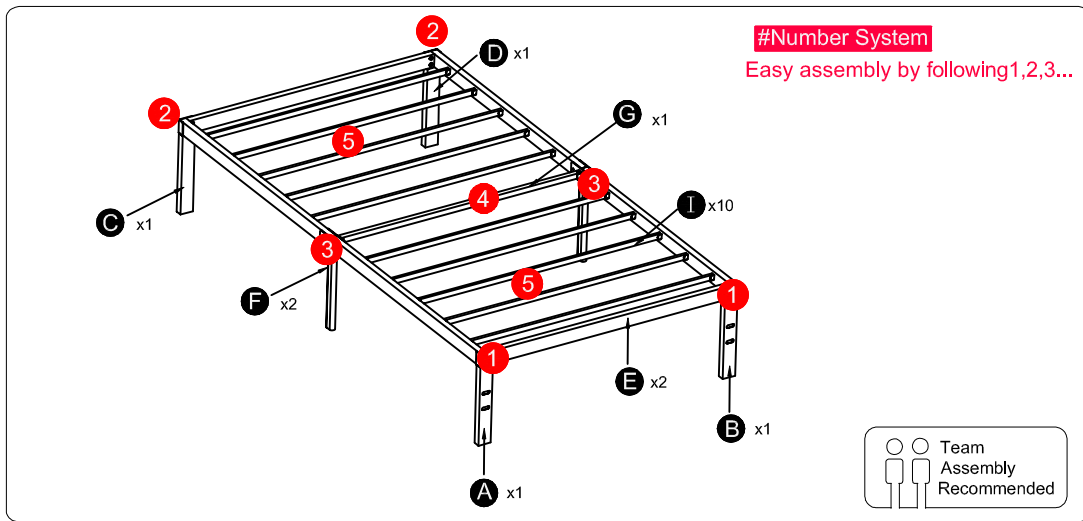

# Bed Frame Installation Manual

**Components**

- ..... A x1
- ..... B x1
- ..... C x1
- ..... D x1
- ..... E x2
- ..... F x2
- ..... G x1
- ..... I x10

**Screws & Tools**

①	M8x45mm	x16
②	M6x30mm	x2
③	M8	x8
④	Ø8	x16
⑤		x1
⑥		x1