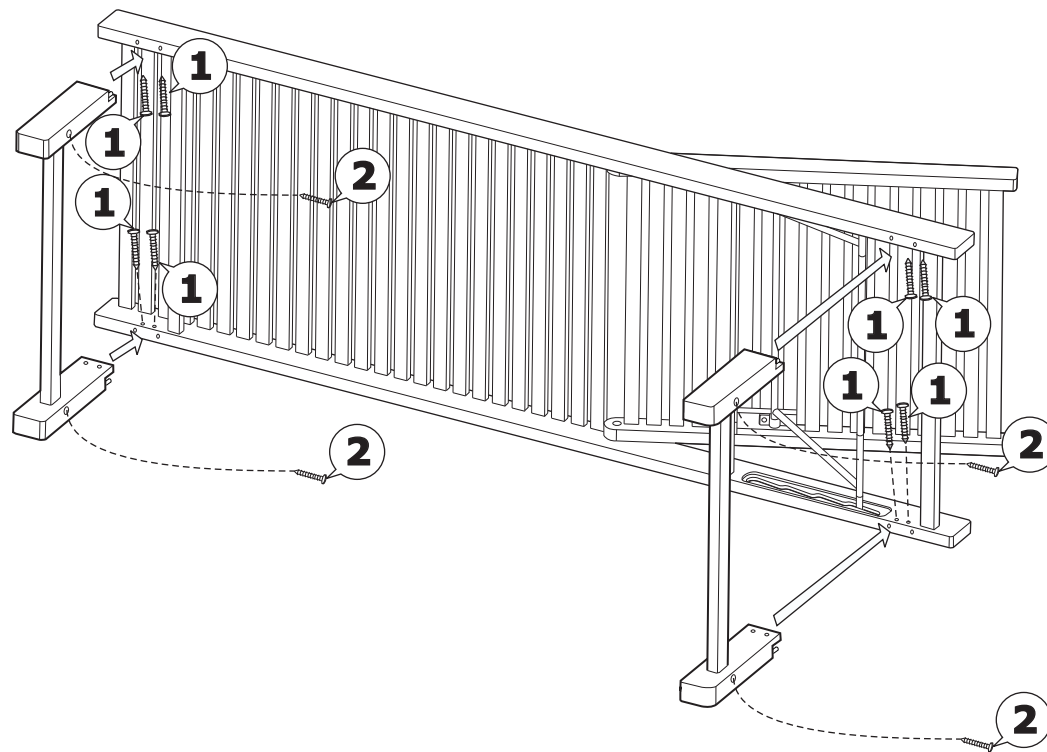

Assembly Instruction

- 1** 
F-screw 6x30-T30, GS x 8 PCS
- 2** 
F-screw 6x40-T30, GS x 4 PCS
- 3** 
Torx key T30, GS x 1 PCS

NIAS CHAISE LOUNGE, WITHOUT WHELLS, TEA