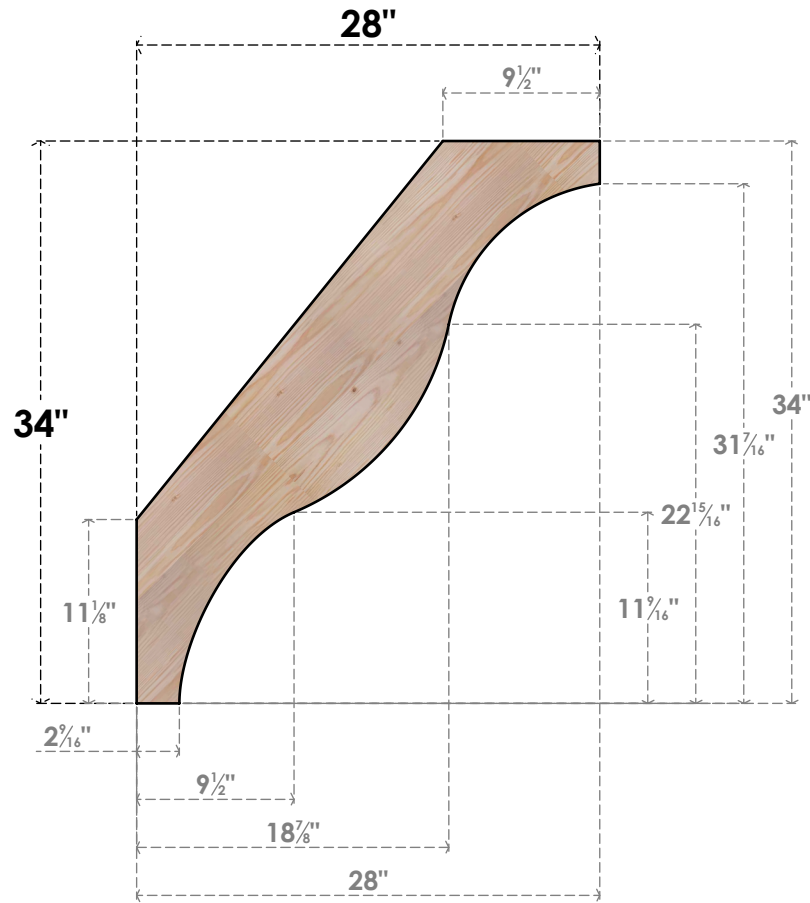

BRC04X28X34FST00SDF

3 1/2"W X 28"D X 34"H FUNSTON SMOOTH BRACE, DOUGLAS FIR

SIDE

FRONT

EKENA MILLWORK
 2300 WEST MAIN ST.
 CLARKSVILLE, TX 75426
 TOLL FREE: 866-607-0453
 WWW.EKENAMILLWORK.COM

NOTES

1. INSTALLATION TO BE COMPLETED IN ACCORDANCE WITH MANUFACTURER'S SPECIFICATIONS.
2. DRAWING MAY NOT BE TO SCALE
3. THIS DRAWING IS INTENDED FOR DESIGN AND PLANNING PURPOSES ONLY.
4. ALL INFORMATION CONTAINED HEREIN WAS CURRENT AT THE TIME OF DEVELOPMENT BUT MUST BE REVIEWED AND APPROVED BY THE PRODUCT MANUFACTURER TO BE CONSIDERED ACCURATE.
5. PRODUCTS ARE NOT KILN DRIED. THIS ITEM IS UNIQUE AND WILL CONTAIN THE NATURAL VARIATIONS THAT THE WOOD SPECIES OFFERS. THIS MAY RESULT IN VARIATIONS UP TO 1/4"