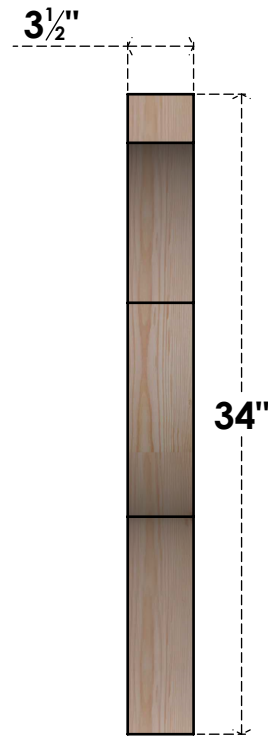

BRC04X28X34FST00SDF

3 1/2"W X 28"D X 34"H FUNSTON SMOOTH BRACE, DOUGLAS FIR

SIDE

FRONT

EKENA MILLWORK
 2300 WEST MAIN ST.
 CLARKSVILLE, TX 75426
 TOLL FREE: 866-607-0453
 WWW.EKENAMILLWORK.COM

NOTES

1. INSTALLATION TO BE COMPLETED IN ACCORDANCE WITH MANUFACTURER'S SPECIFICATIONS.
2. DRAWING MAY NOT BE TO SCALE
3. THIS DRAWING IS INTENDED FOR DESIGN AND PLANNING PURPOSES ONLY.
4. ALL INFORMATION CONTAINED HEREIN WAS CURRENT AT THE TIME OF DEVELOPMENT BUT MUST BE REVIEWED AND APPROVED BY THE PRODUCT MANUFACTURER TO BE CONSIDERED ACCURATE.
5. PRODUCTS ARE NOT KILN DRIED. THIS ITEM IS UNIQUE AND WILL CONTAIN THE NATURAL VARIATIONS THAT THE WOOD SPECIES OFFERS. THIS MAY RESULT IN VARIATIONS UP TO 1/4"