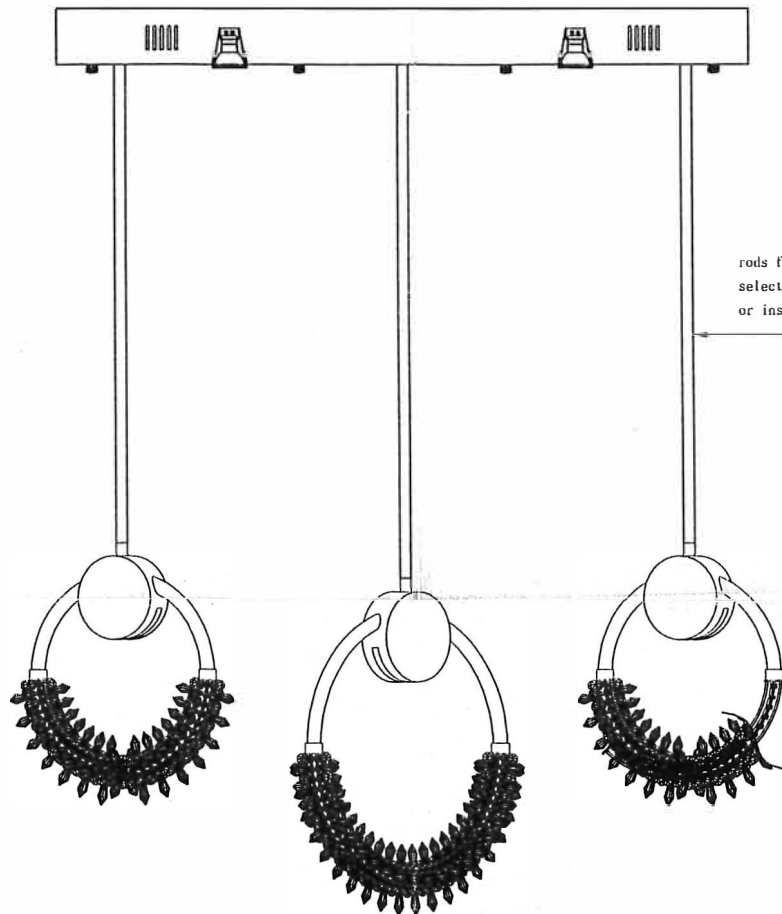

# [Instruction]

model	
spec	L1200*W120*H1850

color	SS chrome
power	LED

rods for 1.200mm, 1.300mm, 1.400mm, 1.500mm 3pcs/each  
select the rods depend on the height of room  
or install at random

main view

## Installation steps

see from top

\*Pls wear gloves

- 1.1. take all the light accessories from box carefully;;
2. install the bracket to the ceiling and connect the wire to the driver
3. install the light fixture to the canopy
4. turn on the power can be used