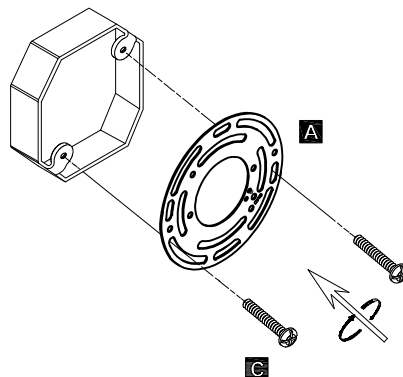

Installation Instructions

6 x Max 60 W Medium Base

Safety Information

READ AND SAVE THESE INSTRUCTIONS

1. For your protection and safety, carefully read and understand the information provided in this manual completely before attempting to assemble, install, or operate this product. Failure to do so could lead to electrical shock, fire, or other injuries that could be hazardous or even fatal.
2. Before touching any wire, use a voltage tester to make sure it not live.
3. When replacing fuses, turn off the main power first. Make sure your hands and feet are dry, and place one hand behind your back to prevent electricity from making a complete circuit through your chest. Touch the plug fuse only by its insulated rim. Remove cartridge fuses with a fuse puller.
4. Use tools with insulated handles and ladders made of wood or fiberglass.
5. To protect children, place a safety cover over any unused outlets.

DANGER: Before starting installation of this fixture or removal of a previous fixture, disconnect the power by turning off the circuit breaker, removing the fuse at the fuse box, or tripping the breaker that controls that circuit. Tape a sign to the panel warning others to leave the circuit alone while you work.

CAUTION: CONSULT A QUALIFIED ELECTRICIAN IF YOU HAVE ANY ELECTRICAL QUESTIONS. If you have any non-electrical questions about this fixture please contact our customer service via the distributor where you purchased this product from. We will be more than happy to assist.

TOOLS REQUIRED (NOT INCLUDED)

HARDWARE INCLUDED

Package 1

Package 2

Pre-Installation

PLANNING INSTALLATION

Read all instructions before installing. To avoid damaging this product, place it on a soft, non-abrasive surface, such as carpet or cardboard.

Warranty

ONE (1) YEAR WARRANTY

WHAT IS COVERED