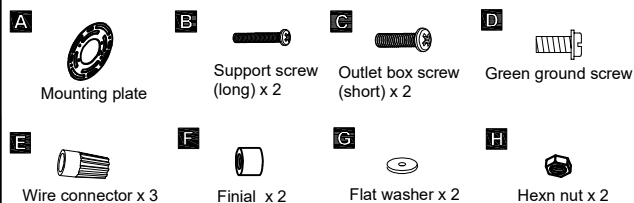

Package 1

Package 2

Pre-Installation

PLANNING INSTALLATION

Read all instructions before installing. To avoid damaging this product, place it on a soft, non-abrasive surface, such as carpet or cardboard.

Warranty

ONE (1) YEAR WARRANTY

WHAT IS COVERED

The manufacturer warrants this fixture to be free from defects in materials and workmanship for a period of one (1) year from date of purchase. The warranty applies only to the original consumer purchaser and only to products used in normal use and service.

If this product is found to be defective, the manufacturer's only obligation, and your exclusive remedy, is the repair or replacement of the product at the manufacturer's discretion, provided that the product has not been damaged through misuse, abuse, accident, modifications, alteration, way not in accordance with the instructions supplied with the product. This warranty shall not apply to a failure of the product as a result of an accident, misuse, abuse, negligence, alteration, faulty installation, or any other failure not relating to faulty material or workmanship.

This warranty shall not apply to the finish on any portion of the product, such as surface and/or weathering, as this is considered normal wear and tear.

WHAT IS NOT COVERED

The manufacturer does not warrant and specifically disclaims any warranty, whether expressed or implied, of fitness for a particular purpose, other than the warranty contained herein. The manufacturer specifically disclaims any liability and shall not be liable for any consequential or incidental loss or damage, including but not limited to any labor/expense costs involved in the replacement or repair of said product.