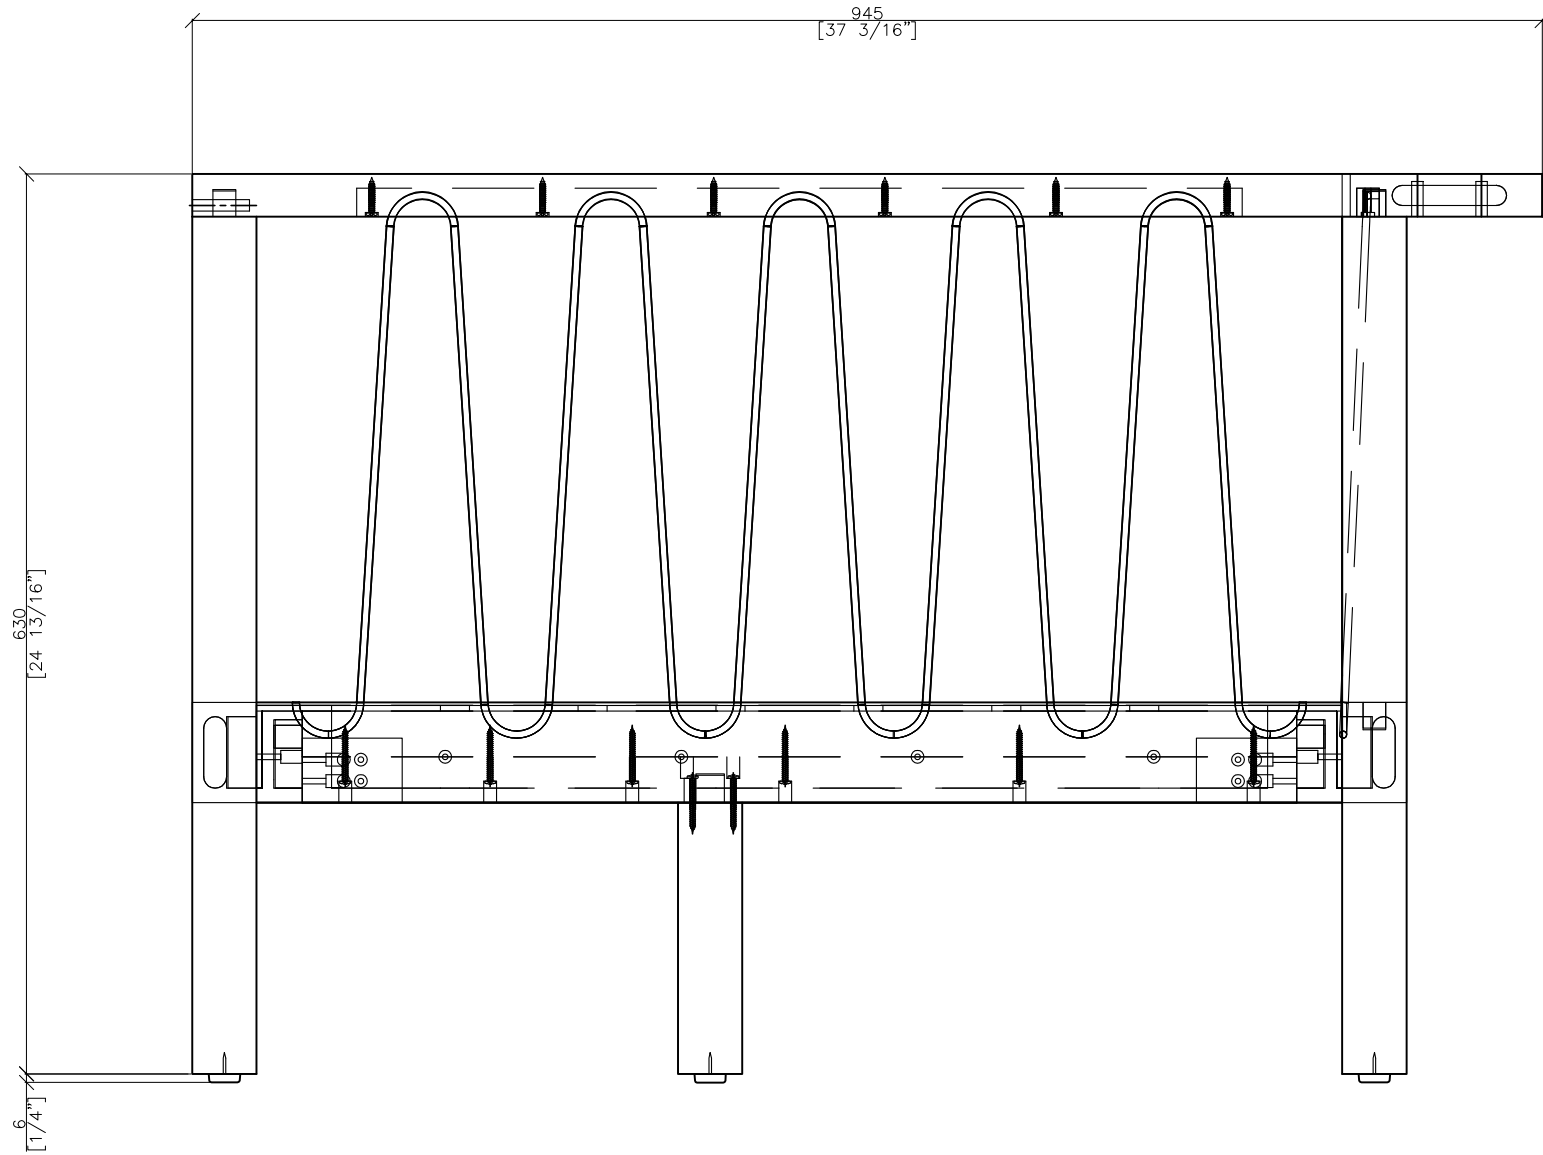

DIM EXT: 945x2530x636 MM.

MATERIAL: TEAK

DRAWN BY : BOY

FINISH DATE : 08-12-14 BOY
 BEGIN DATE : 04-12-14 BOY

SCALE : 1:1

ISO
 P. 3

FRONT VIEW

EF

OASIQ

DWG.NO: FAE0A10-3

TITLE :FRONT VIEW

DIM EXT: 945x2530x636 MM

MATERIAL: TEAK

DRAWN BY :BOY

FINISH DATE : 08-12-14
 BEGIN DATE : 04-12-14

BOY
 BOY

SCALE : 1:1

P. 5

SIDE VIEW

ES

OASIQ

DWG.NO: FAE0A10-3

TITLE : SIDE VIEW

DIM EXT: 945x2530x636 MM.

DWG.NO: FAE0A10-3

TITLE : TOP VIEW

DIM EXT: 945x2530x636 MM

MATERIAL: TEAK

DRAWN BY : BOY

FINISH DATE : 08-12-14
BOY

BEGIN DATE : 04-12-14
BOY

SCALE : 1:1