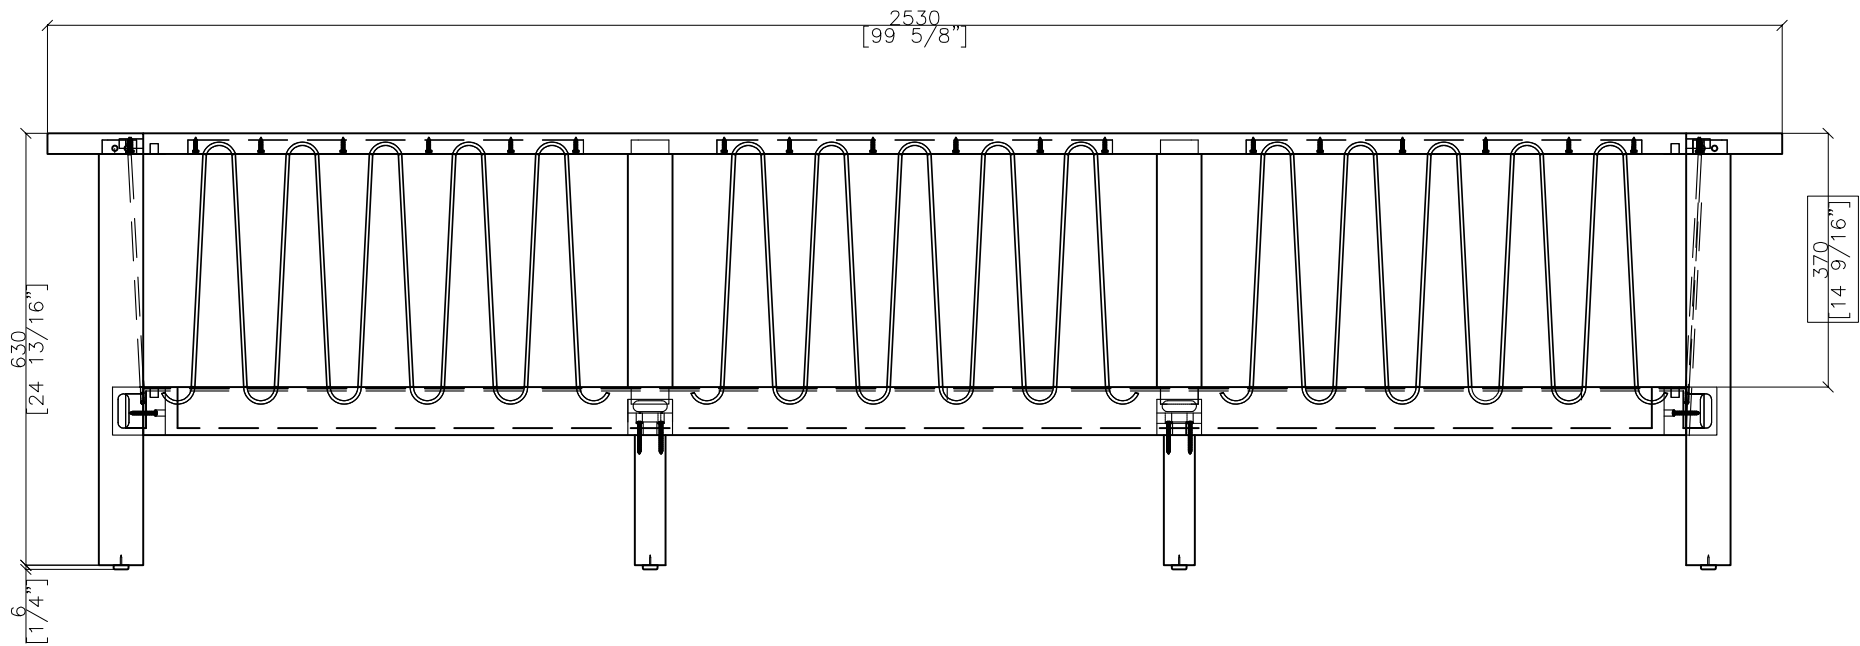

DIM EXT: 945x2530x636 MM.

MATERIAL: TEAK

DRAWN BY : BOY

FINISH DATE : 08-12-14 BOY
 BEGIN DATE : 04-12-14 BOY

SCALE : 1:1

ISO
 P. 3

FRONT VIEW

EF

OASIQ

DWG.NO: FAE0A10-3

TITLE :FRONT VIEW

DIM EXT: 945x2530x636 MM

MATERIAL: TEAK

DRAWN BY :BOY

FINISH DATE : 08-12-14
 BEGIN DATE : 04-12-14

BOY
 BOY

SCALE : 1:1

P. 5

SIDE VIEW

ES

OASIQ

DWG.NO: FAE0A10-3

TITLE : SIDE VIEW

DIM EXT: 945x2530x636 MM.

DWG.NO: FAE0A10-3

TITLE : TOP VIEW

DIM EXT: 945x2530x636 MM

MATERIAL: TEAK

DRAWN BY : BOY

FINISH DATE : 08-12-14
BOY

BEGIN DATE : 04-12-14
BOY

SCALE : 1:1