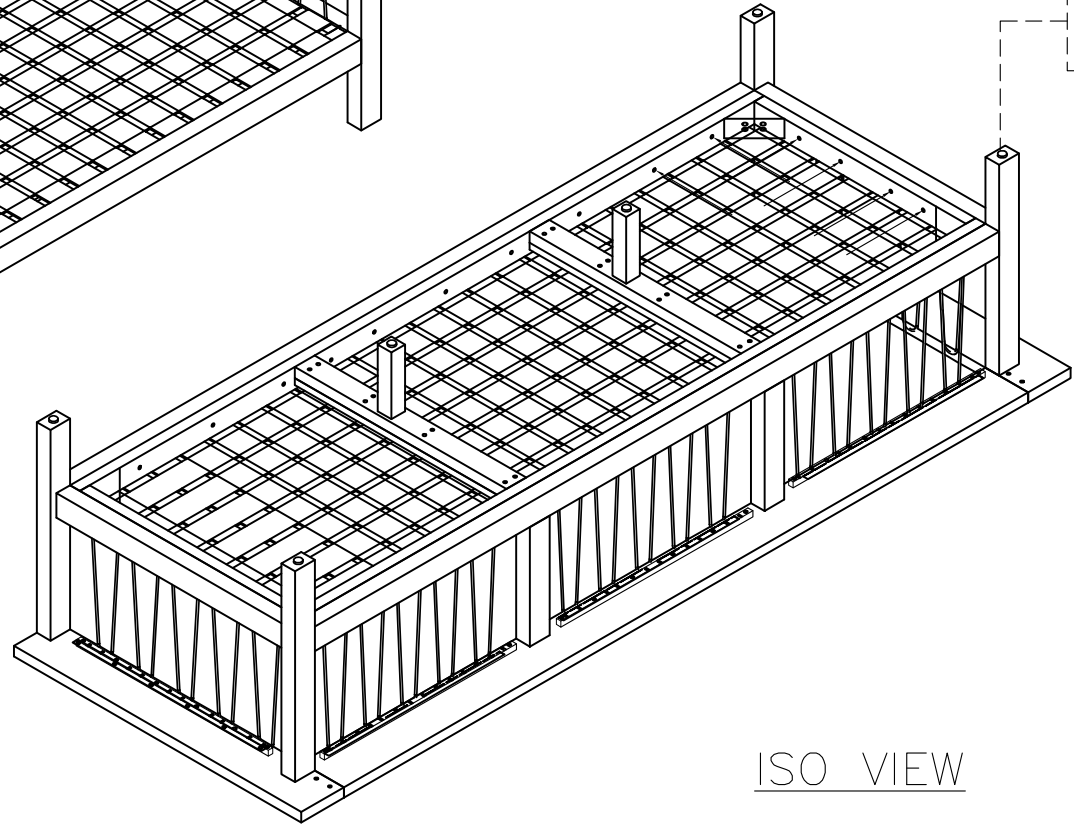

Canvas Natural

Charcoal Chine

Clay

MARO: ROPE

ISO VIEW

OASIQ

DWG.NO: FAE0A10-3

TITLE : ISO VIEW

DIM EXT: 945x2530x636 MM.

MATERIAL: TEAK

DRAWN BY : BOY

FINISH DATE : 08-12-14 BOY
 BEGIN DATE : 04-12-14 BOY

SCALE : 1:1

ISO
 P. 3

FRONT VIEW

EF

SCALE : 1:1

P. 5

SIDE VIEW

ES

OASIQ

DWG.NO: FAE0A10-3

TITLE : SIDE VIEW

DIM EXT: 945x2530x636 MM.

DWG.NO: FAE0A10-3

TITLE : TOP VIEW

DIM EXT: 945x2530x636 MM

MATERIAL: TEAK

DRAWN BY : BOY

FINISH DATE : 08-12-14
BOY

BEGIN DATE : 04-12-14
BOY

SCALE : 1:1