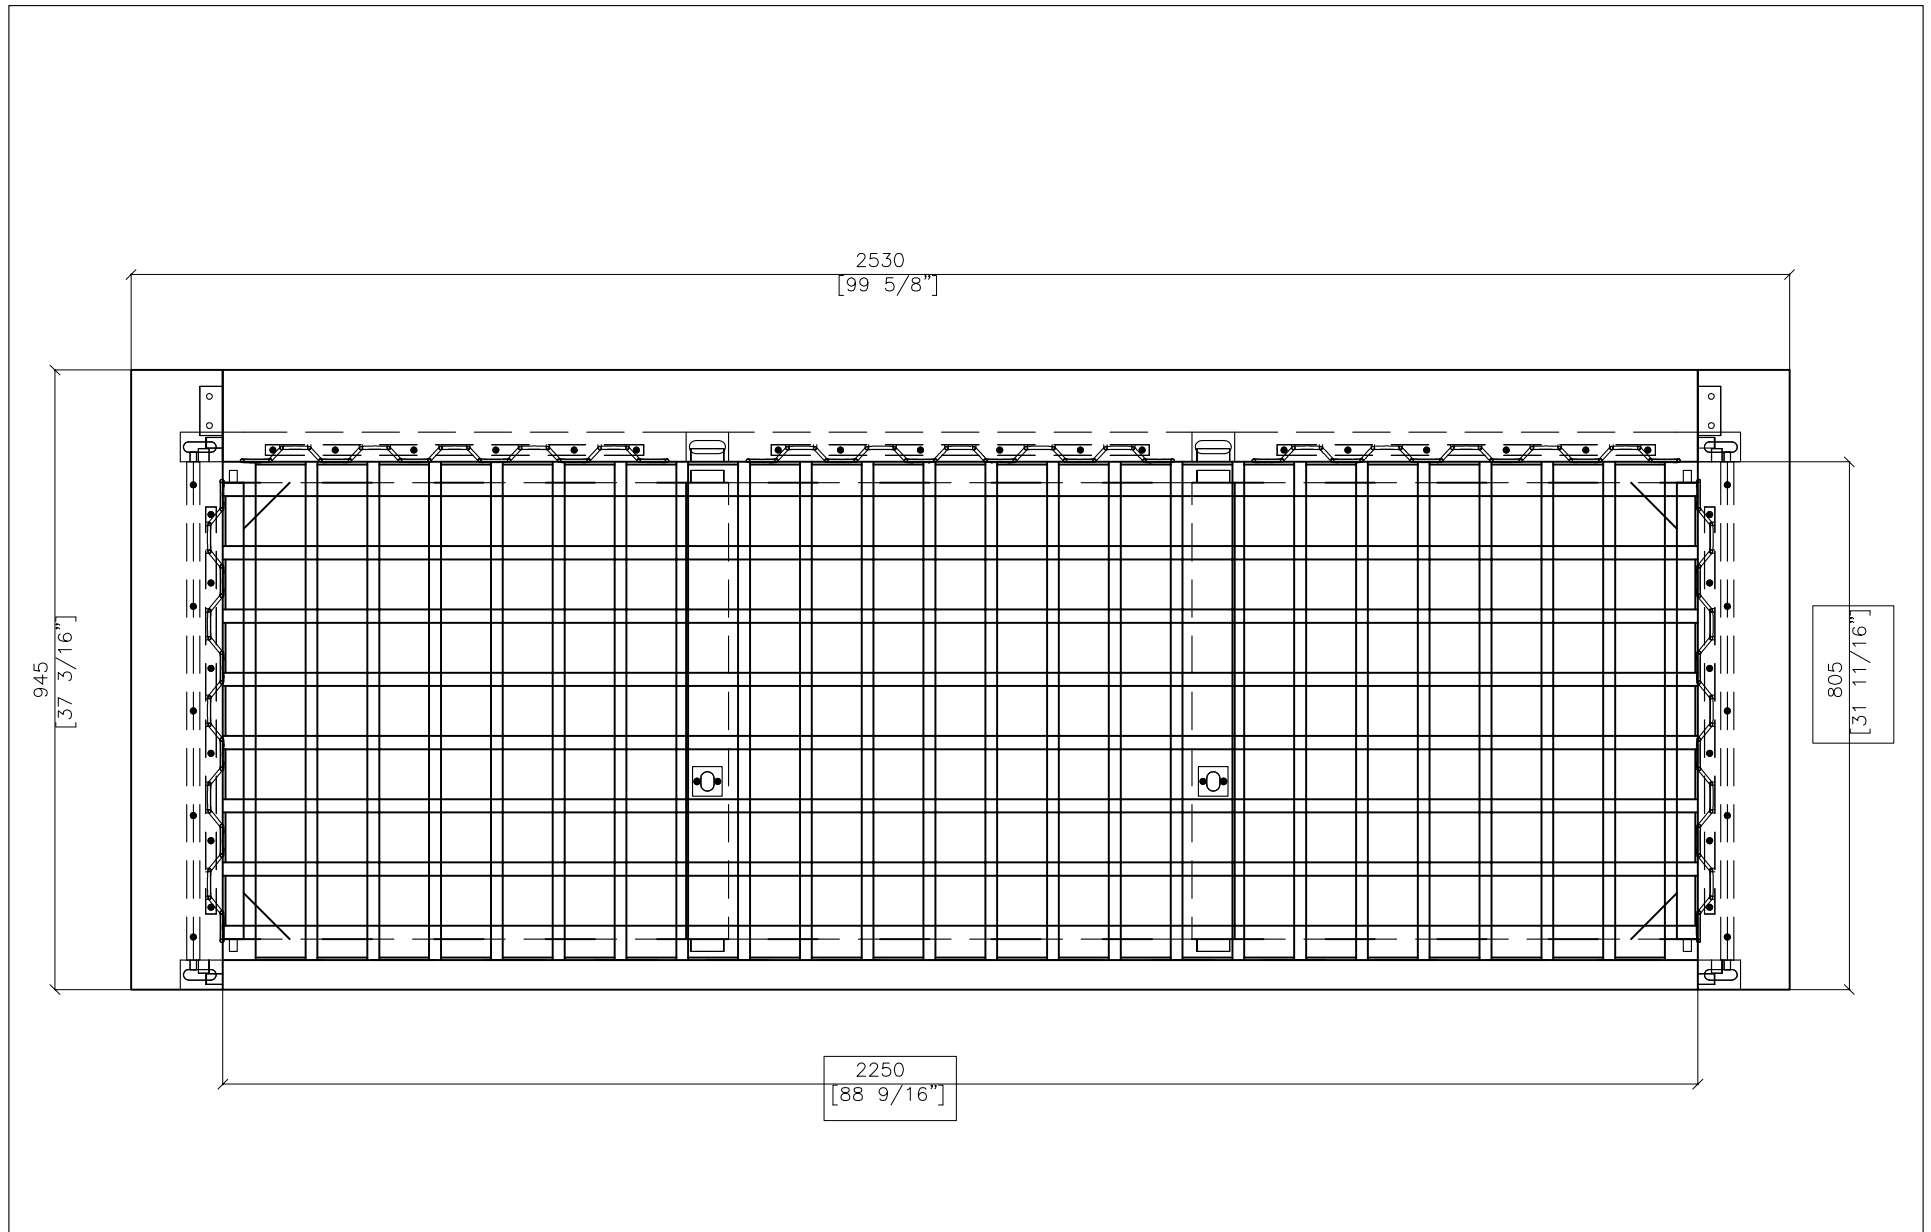

TOP VIEW

ET

OASIQ

DWG.NO: FAE0A10-3

TITLE : TOP VIEW

DIM EXT: 945x2530x636 MM

MATERIAL: TEAK

DRAWN BY : BOY

FINISH DATE : 08-12-14
BOY

BEGIN DATE : 04-12-14
BOY

SCALE : 1:1

P. 4