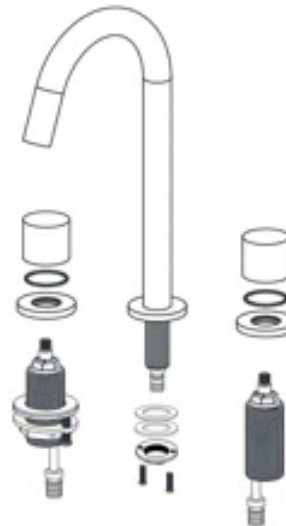

INSTALLATION READY

Includes two waterlines and durable brass mounting hardware for quick setup.

Tailpiece nut assembly

Faucet body with extension copper pipe

Hot and cold inlet pipes

Pop-up drain

Connect hose

G9/16" to G1/2" adapter

Installation manual

Gloves