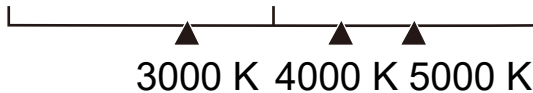

Lighting Facts Per Bulb

Brightness **960 lumens**

Estimated Yearly Energy Cost $1.93

Based on 3 hrs/day, 11¢/kWh

Cost depends on rates and use

Life

Based on 3 hrs/day

27.4 years

Light Appearance

Warm

Cool

Energy Used

16 watts

Item No.

ST1CBT-22-16WCCT