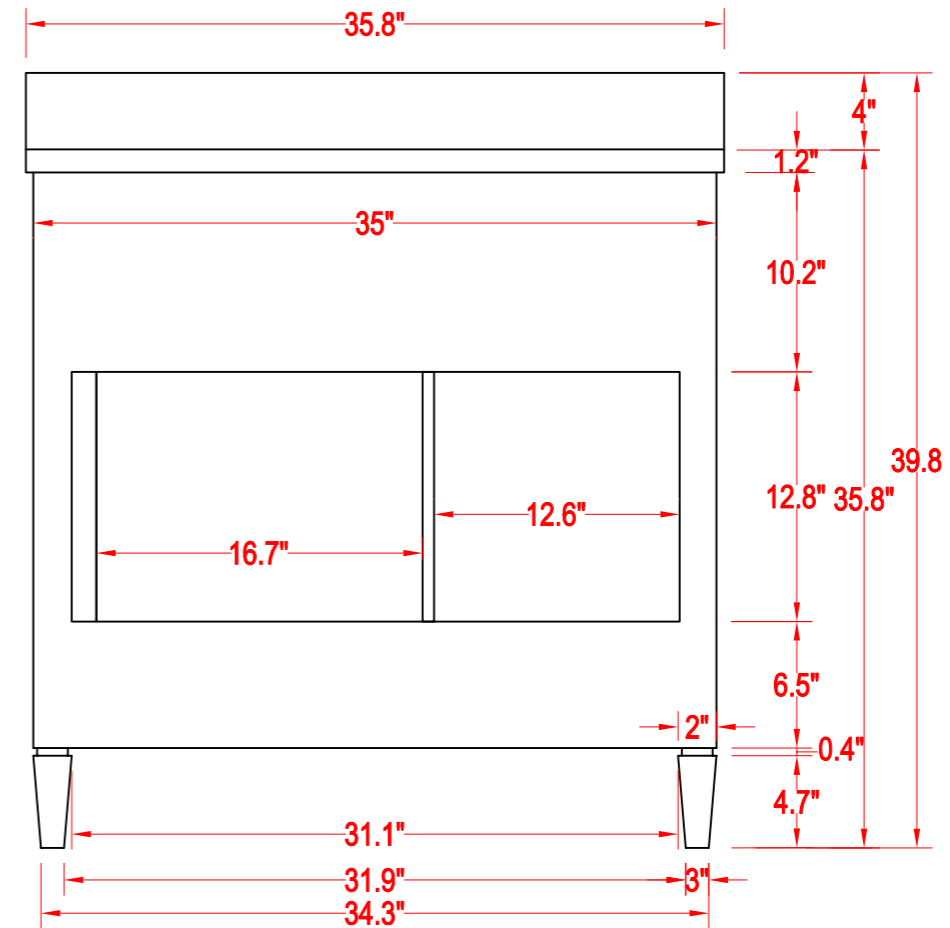

Bathroom Cabinet

Unit

inch

Mirror: 35"x27.6" inch

Cabinet: 35.8"x22"x39.8" inch

Handle: 6" inch

(PLAN)

(BACK)