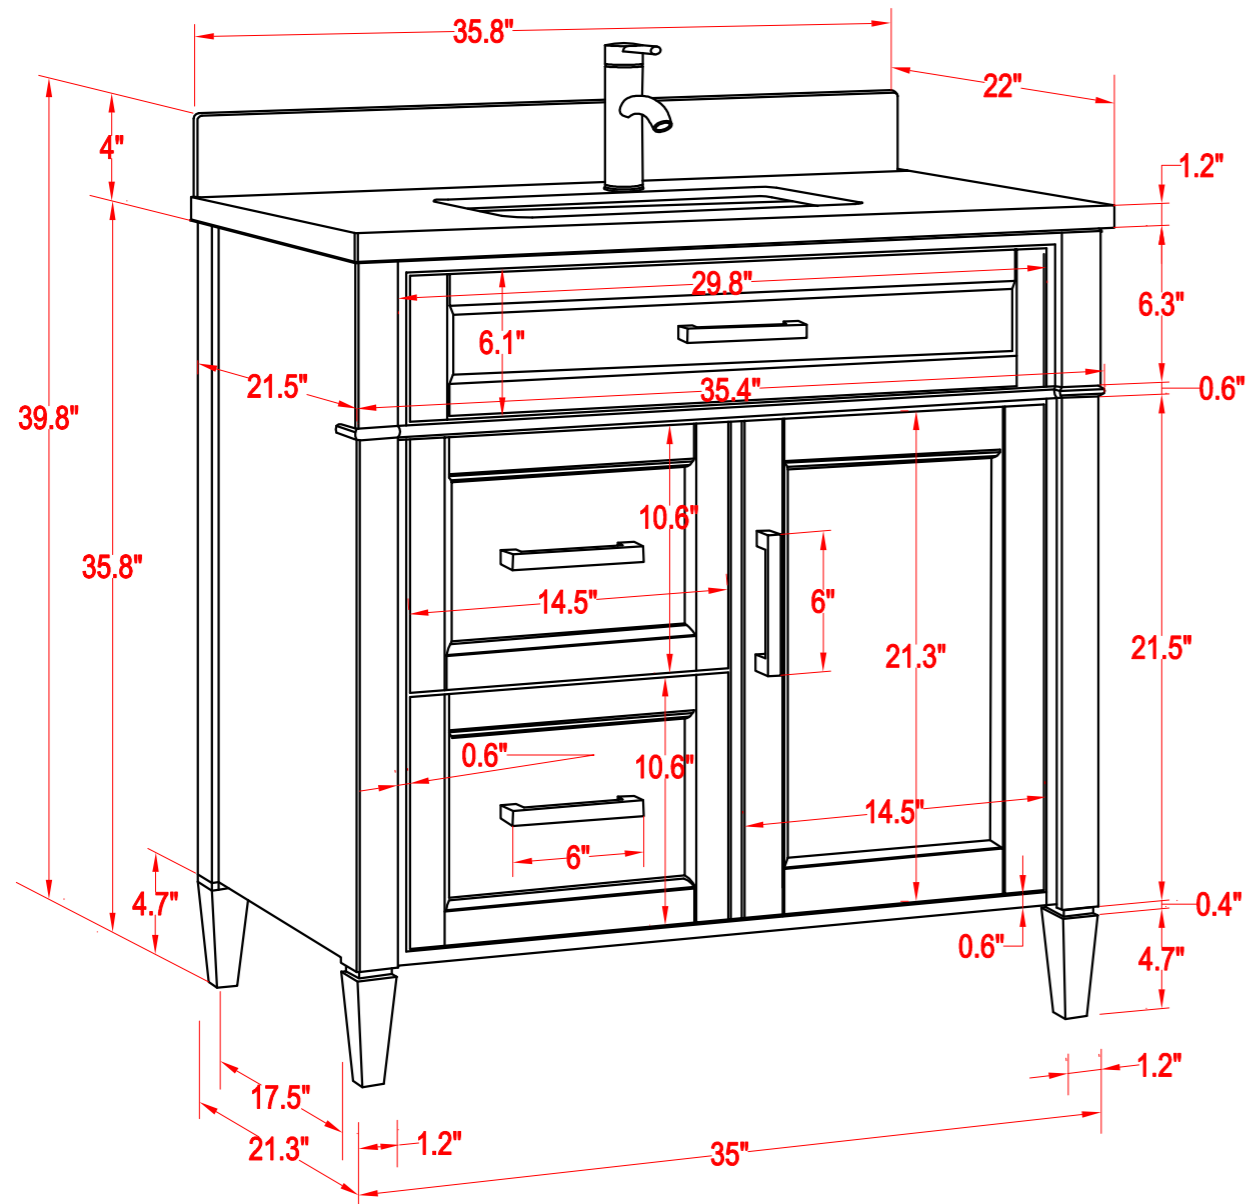

Bathroom Cabinet

Unit

inch

Mirror: 35"x27.6" inch

Cabinet: 35.8"x22"x39.8" inch

Handle: 6" inch

(PLAN)

(BACK)