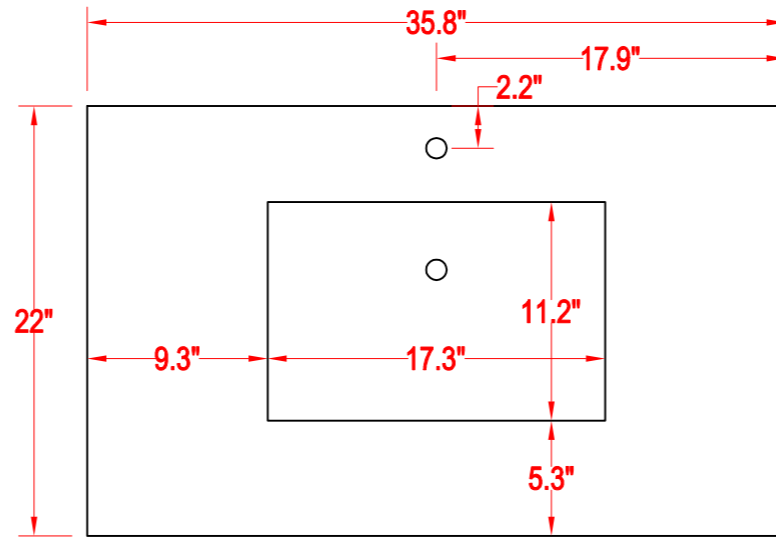

Bathroom Cabinet

Unit

inch

Mirror: 35"x27.6" inch

Cabinet: 35.8"x22"x39.8" inch

Handle: 6" inch

(PLAN)

(BACK)