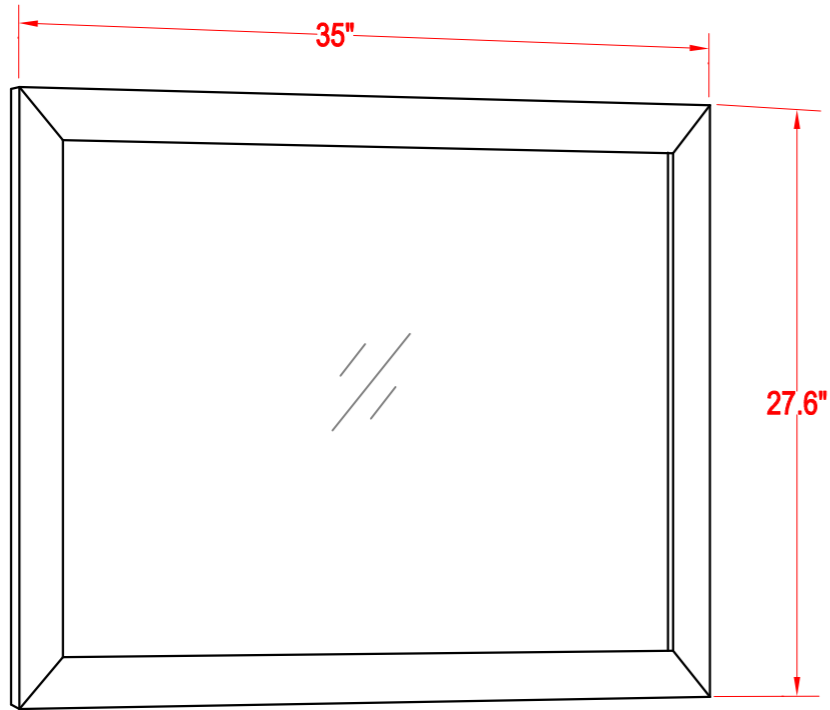

Bathroom Cabinet

Unit

inch

Mirror: 35"x27.6" inch

Cabinet: 35.8"x22"x39.8" inch

Handle: 6" inch

(PLAN)

(BACK)