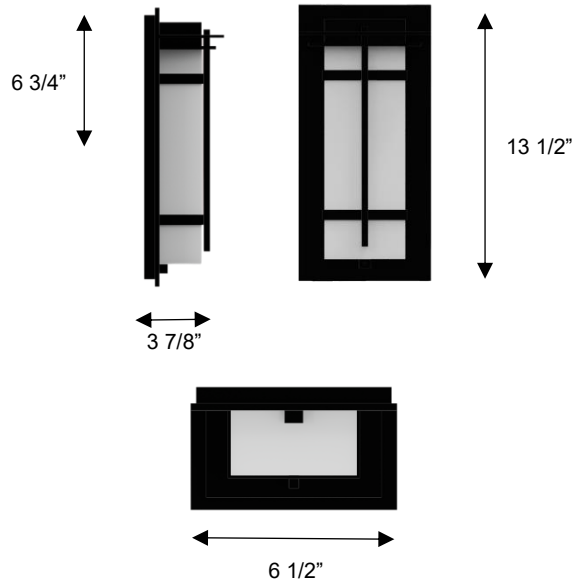

# Wall Sconce

## DIMENSIONS

Height: 13 1/2"  
 Width/Diameter: 6 1/2"  
 Depth: 3 7/8"  
 Minimum Height:  
 Maximum Height:  
 Canopy/Backplate: 12 5/8"x5 1/8"  
 Product Weight: 3.7 lb

## SPECIFICATIONS

Location Listed: Wet  
 IP Rating: IP44  
 Rated Life: 54000 Hours  
 Standards: ETL, cETL, ADA  
 Input: 120~277 VAC, 50/60Hz  
 TRIAC Dimming: 100-10%  
 Mounting: Wall Mount  
 Color Temperature: Adjustable  
 3000K/4000K/5000K  
 CRI Rating: 80  
 Material: Aluminum  
 Diffuser Material: Mitered Glass