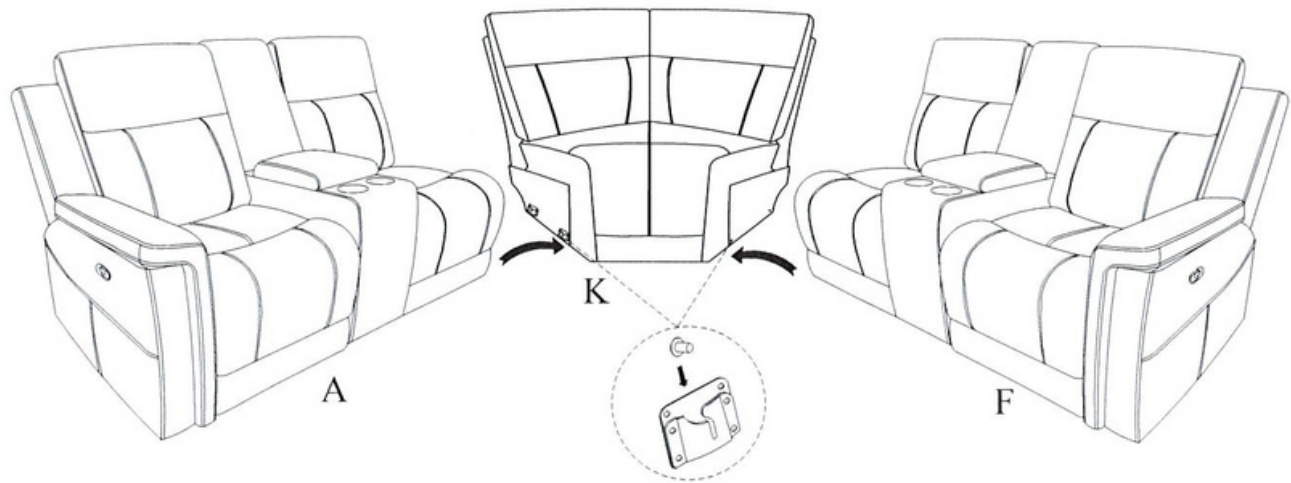

Description: RIGHT ARM FACING CONSOLE RECLINING LOVESEAT

Thank you for purchasing this quality product. Be sure to check all packing material carefully for small parts that may have come loose inside the carton during shipment

Step 1:

Important:

1. Attach Backrest (G/H/I) to the Seat (F).
2. Attach the Right Wing (J) to the Right side of the Backrest (I).

Step 2:

Important: Open the Footrest by pulling out the Switch.

ASSEMBLY INSTRUCTION

Step 1:

Important: Attach Corner Back (L/M) to the Wedge Seat (K)

Step 2:

ASSEMBLY INSTRUCTION

Description: WEDGE

Thank you for purchasing this quality product. Be sure to check all packing material carefully for small parts that may have come loose inside the carton during shipment

Step 3:

Important: Connect the RAF Loveseat (F) and LAF Loveseat (A) to the Wedge (K).

Step 4: