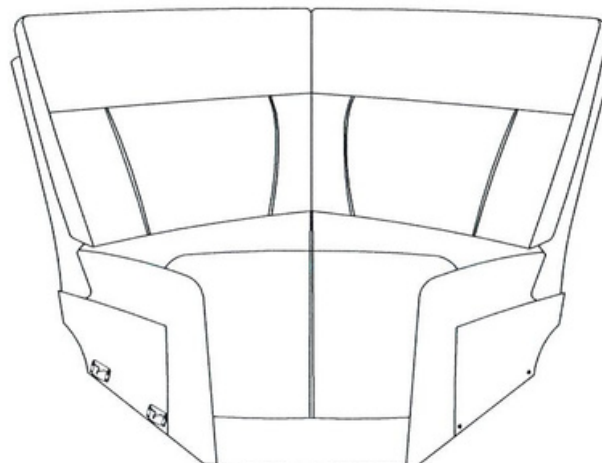

ASSEMBLY INSTRUCTION

Description: WEDGE

Thank you for purchasing this quality product. Be sure to check all packing material carefully for small parts that may have come loose inside the carton during shipment

PARTS LIST:

NO.	DESCRIPTION	SKETCH	Q'TY
K	Wedge Seat		1 PC
L	Left Backrest		1 PC
M	Right Backrest		1 PC

Step 1:

Important: Attach Corner Back (L/M) to the Wedge Seat (K)

Step 2: