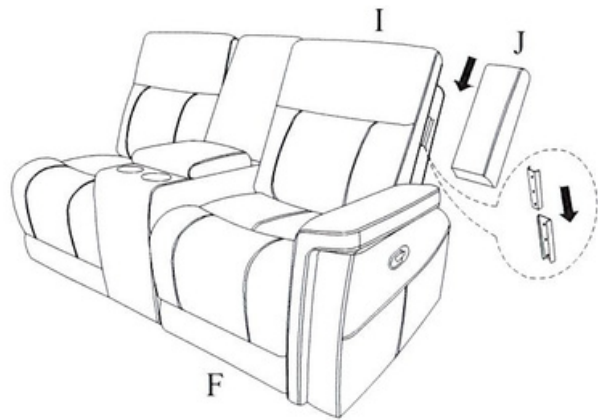

Description: RIGHT ARM FACING CONSOLE RECLINING LOVESEAT

Thank you for purchasing this quality product. Be sure to check all packing material carefully for small parts that may have come loose inside the carton during shipment

PARTS LIST:

NO.	DESCRIPTION	SKETCH	Q'TY
F	Right Seat		1 PC
G	Left Backrest(F)		1 PC
H	Console Backrest(F)		1 PC
I	Right Backrest(F)		1 PC
J	Right wing		1 PC

Part H Is Located
Under The Sectional
In Velcro
Compartments

Step 1:

Important:

1. Attach Backrest (G/H/I) to the Seat (F).
2. Attach the Right Wing (J) to the Right side of the Backrest (I).

Step 2:

Important: Open the Footrest by pulling out the Switch.

ASSEMBLY INSTRUCTION