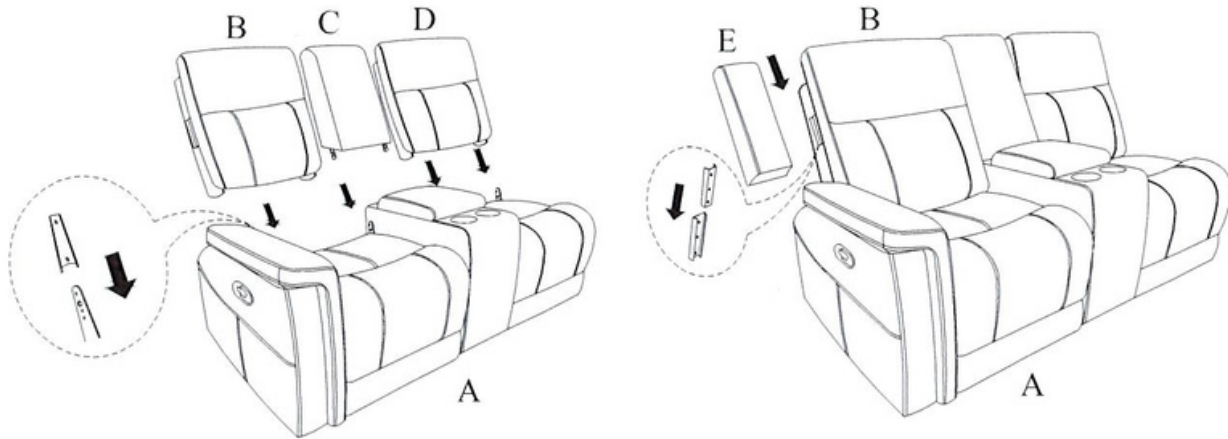

ASSEMBLY INSTRUCTION

Description: LEFT ARM FACING CONSOLE RECLINING LOVESEAT

Thank you for purchasing this quality product. Be sure to check all packing material carefully for small parts that may have come loose inside the carton during shipment

PARTS LIST:

NO.	DESCRIPTION	SKETCH	Q'TY
A	Left Seat		1 PC
B	Left Backrest(A)		1 PC
C	Console Backrest(A)		1 PC
D	Right Backrest(A)		1 PC
E	Left wing		1 PC

Part C Is Located
Under The Sectional
In Velcro
Compartments

Step 1:

Important:

1. Attach Backrest (B/C/D) to the Seat (A).
2. Attach the Left Wing (E) to the Left side of the Backrest (B).

Step 2:

Important: Open the Footrest by pulling out the Switch.

ASSEMBLY INSTRUCTION

Description: RIGHT ARM FACING CONSOLE RECLINING LOVESEAT

Thank you for purchasing this quality product. Be sure to check all packing material carefully for small parts that may have come loose inside the carton during shipment