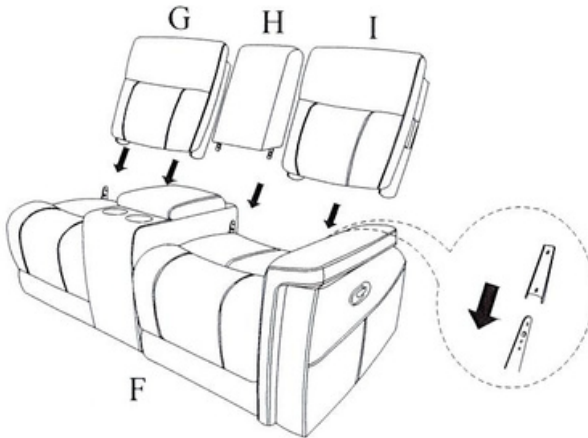

Step 1:

Important:

1. Attach Backrest (B/C/D) to the Seat (A).
2. Attach the Left Wing (E) to the Left side of the Backrest (B).

Step 2:

Important: Open the Footrest by pulling out the Switch.

ASSEMBLY INSTRUCTION

Description: RIGHT ARM FACING CONSOLE RECLINING LOVESEAT

Thank you for purchasing this quality product. Be sure to check all packing material carefully for small parts that may have come loose inside the carton during shipment

PARTS LIST:

NO.	DESCRIPTION	SKETCH	Q'TY
F	Right Seat		1 PC
G	Left Backrest(F)		1 PC
H	Console Backrest(F)		1 PC
I	Right Backrest(F)		1 PC
J	Right wing		1 PC

Part H Is Located
Under The Sectional
In Velcro
Compartments

Step 1:

Important:

1. Attach Backrest (G/H/I) to the Seat (F).
2. Attach the Right Wing (J) to the Right side of the Backrest (I).

Step 2:

Important: Open the Footrest by pulling out the Switch.

ASSEMBLY INSTRUCTION