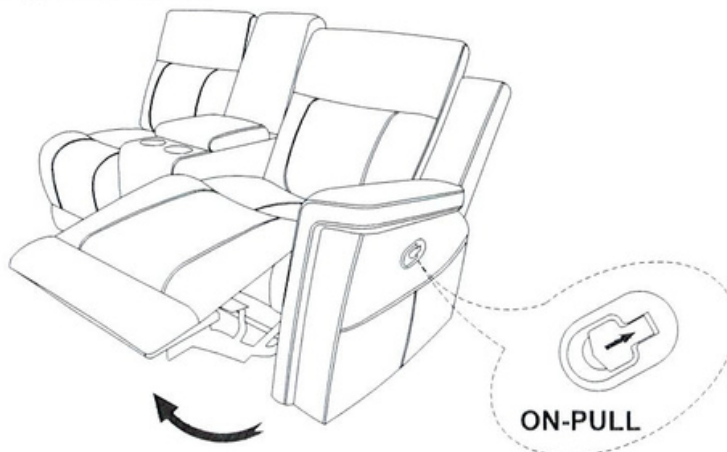

Description: RIGHT ARM FACING CONSOLE RECLINING LOVESEAT

Thank you for purchasing this quality product. Be sure to check all packing material carefully for small parts that may have come loose inside the carton during shipment

Step 1:

Important:

1. Attach Backrest (G/H/I) to the Seat (F).
2. Attach the Right Wing (J) to the Right side of the Backrest (I).

Step 2:

Important: Open the Footrest by pulling out the Switch.

ASSEMBLY INSTRUCTION

Description: WEDGE

Thank you for purchasing this quality product. Be sure to check all packing material carefully for small parts that may have come loose inside the carton during shipment

PARTS LIST:

NO.	DESCRIPTION	SKETCH	Q'TY
K	Wedge Seat		1 PC
L	Left Backrest		1 PC
M	Right Backrest		1 PC