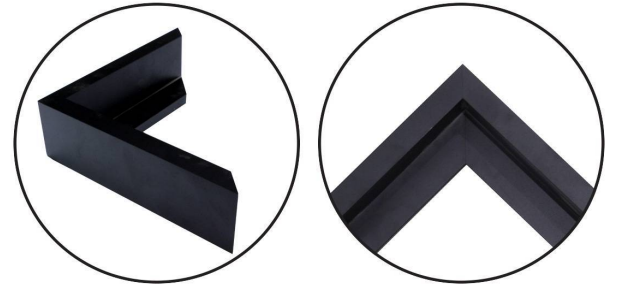

WENDOVER ART GROUP

ITEM NUMBER : **WLA2105**

TITLE : **Classic Montage 1**

OUTWARD DIMENSION (W X H) : **36.5" x 49.5"**

FRAME (WIDTH X DEPTH) : **M1118 | 0.63" x 2.13"**

FRAME FINISH : **Floater Frame**

Matte Black

DESCRIPTION :

Giclee on Canvas, Gallery Wrapped, Artist Enhanced