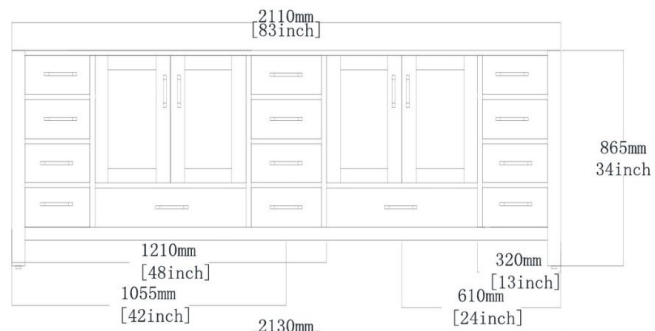

TECHNICAL DRAWING

Mirror

Cabinet

Countertop

Solid Wood Construction Bathroom Vanity