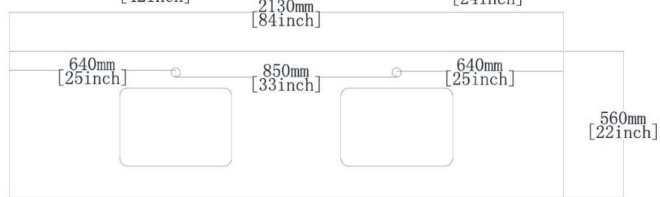

TECHNICAL DRAWING

Mirror

Cabinet

Countertop

Solid Wood Construction Bathroom Vanity