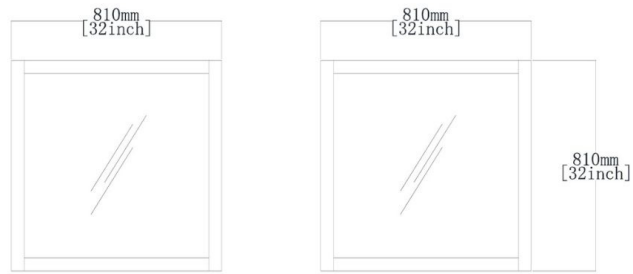

TECHNICAL DRAWING

Mirror

Cabinet

Countertop

Solid Wood Construction Bathroom Vanity