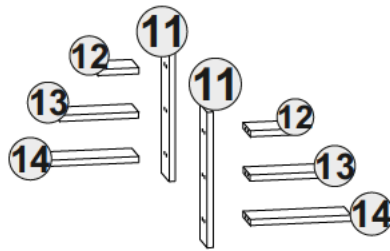

Assembly Instruction

Disassembled Parts

Part#1	1x
Part#2	1x
Part#3	1x
Part#4	1x
Part#5	1x
Part#6	1x
Part#7	1x
Part#8	1x
Part#9	1x
Part#10	2x
Part#11	2x
Part#12	2x
Part#13	2x
Part#14	2x

Total 19x

Tools & Installation Components

L01 L Bağlantı

4x

C1 DM

2x

C4 aks37 taban

2x

A28 çivi

12x

Q12 ypşkn tapa 1

6x

Q15 ypşkn tapa 1

8x

D1 Pls dbl 4x40

4x

A23 4X50 SNT VDASI

4x

Please be aware that C01(bracket) and C04(pivot) parts may come as attached together.

1

2

3

5

4

5

6