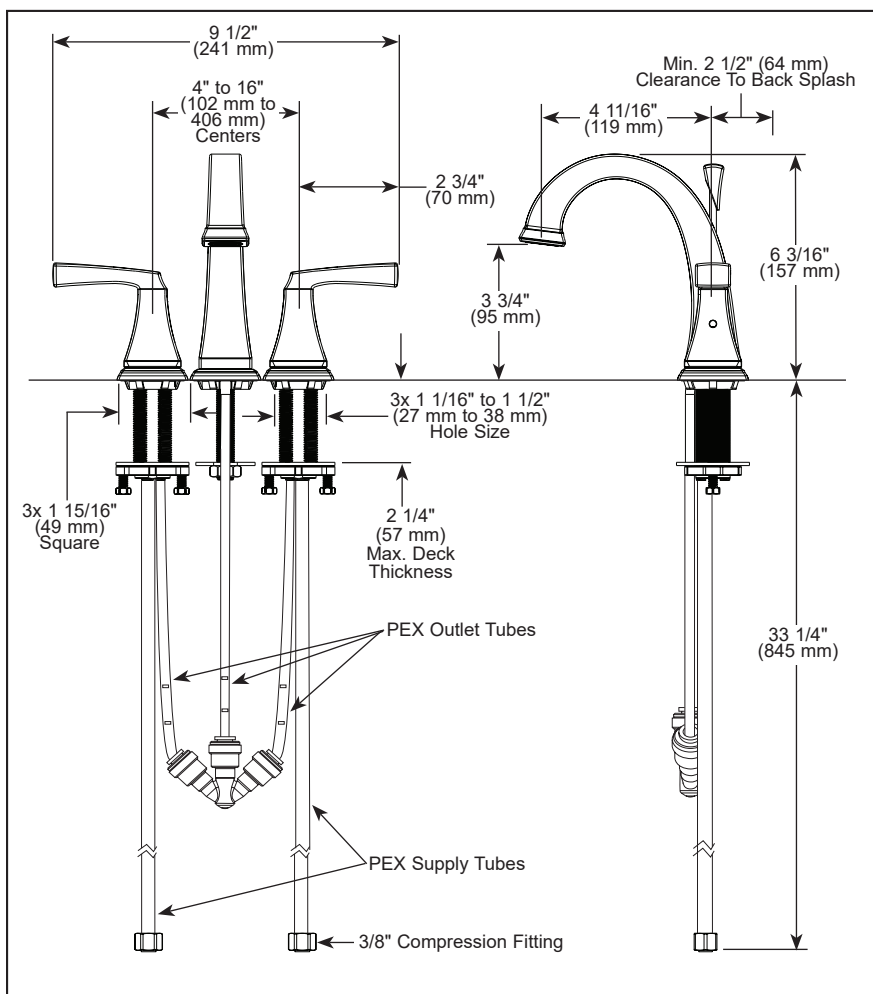

see what Delta can do™

BATHROOM FAUCETS

- Dryden® Bath Collection
- Two Handle Widespread Deck Mount

FEATURES:

- Diamond Seal® Technology

STANDARD SPECIFICATIONS:

- Max flow rate 1.2 gpm @ 60 psi, 4.5 L/min @ 414 kPa
- Three-hole mount
- 1/4 turn stops
- Hot and cold stems are interchangeable
- Diamond coated ceramic cartridges
- 3/8" O.D. straight PEX supply tubes
- Models with suffix "MPU" have metal drain with pop-up type fitting with plated flange and stopper

COMPLIES WITH:

- ASME A112.18.1 / CSA B125.1
- ASME A112.18.2 / CSA B125.2
- EPA WaterSense®
- ICC/ANSI A117.1 - Valve control only

▲ Designate proper finish suffix

Delta Faucet Company reserves the right (1) to make changes in specifications and materials, and (2) to change or discontinue models, both without notice or obligation. Dimensions are for reference only. See current full-line price book or www.deltafaucet.com for finish options and product availability.