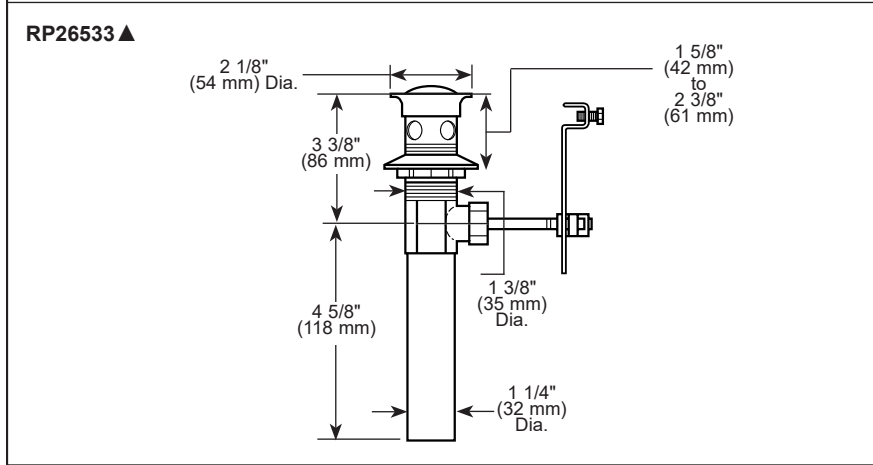

see what Delta can do™

BATHROOM FAUCETS

- Dryden® Bath Collection
- Two Handle Widespread Deck Mount

FEATURES:

- Diamond Seal® Technology

STANDARD SPECIFICATIONS:

- Max flow rate 1.2 gpm @ 60 psi, 4.5 L/min @ 414 kPa
- Three-hole mount
- 1/4 turn stops
- Hot and cold stems are interchangeable
- Diamond coated ceramic cartridges
- 3/8" O.D. straight PEX supply tubes
- Models with suffix "MPU" have metal drain with pop-up type fitting with plated flange and stopper

COMPLIES WITH:

- ASME A112.18.1 / CSA B125.1
- ASME A112.18.2 / CSA B125.2
- EPA WaterSense®
- ICC/ANSI A117.1 - Valve control only

▲ Designate proper finish suffix

Delta Faucet Company reserves the right (1) to make changes in specifications and materials, and (2) to change or discontinue models, both without notice or obligation. Dimensions are for reference only. See current full-line price book or www.deltafaucet.com for finish options and product availability.