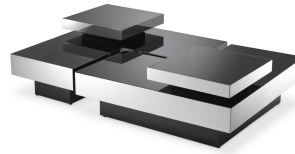

E I C H H O L T Z

SPECIFICATION SHEET

Item no.	114361
Item description	Coffee Table Nio polished ss set of 4
Category	Tables
Type	Coffee tables

ITEM MEASUREMENTS

Dimensions (cm)	40/80 x 80 x H. 23 cm tray 40 x 40 x H. 10 cm
Dimensions (inch)	15.75"/31.5" x 31.5" x 9.06" H tray 15.75" x 15.75" x 3.94" H
Glass thickness (mm)	12
Glass thickness (inch)	0,472

SPECIFICATIONS

Material(s)	114361A: Stainless steel Iron 114361B: Glass 114361C: Stainless steel Iron 114361D: Glass
Finish(es)/colour(s)	Polished stainless steel black glass black base
Suitable for	Indoor use/dry locations only
Assembly	No assembly required

PACKAGE INFORMATION (MTR/KG)

114361A - Coffee Table Nio polished ss S/4 - Table - 2pc(s)

Package measurements	0,86 x 0,83 x 0,26
Volume	0,1856
Gross weight (kg)	18,00

114361B - Coffee Table Nio polished ss S/4 - Table Glass - 2pc(s)