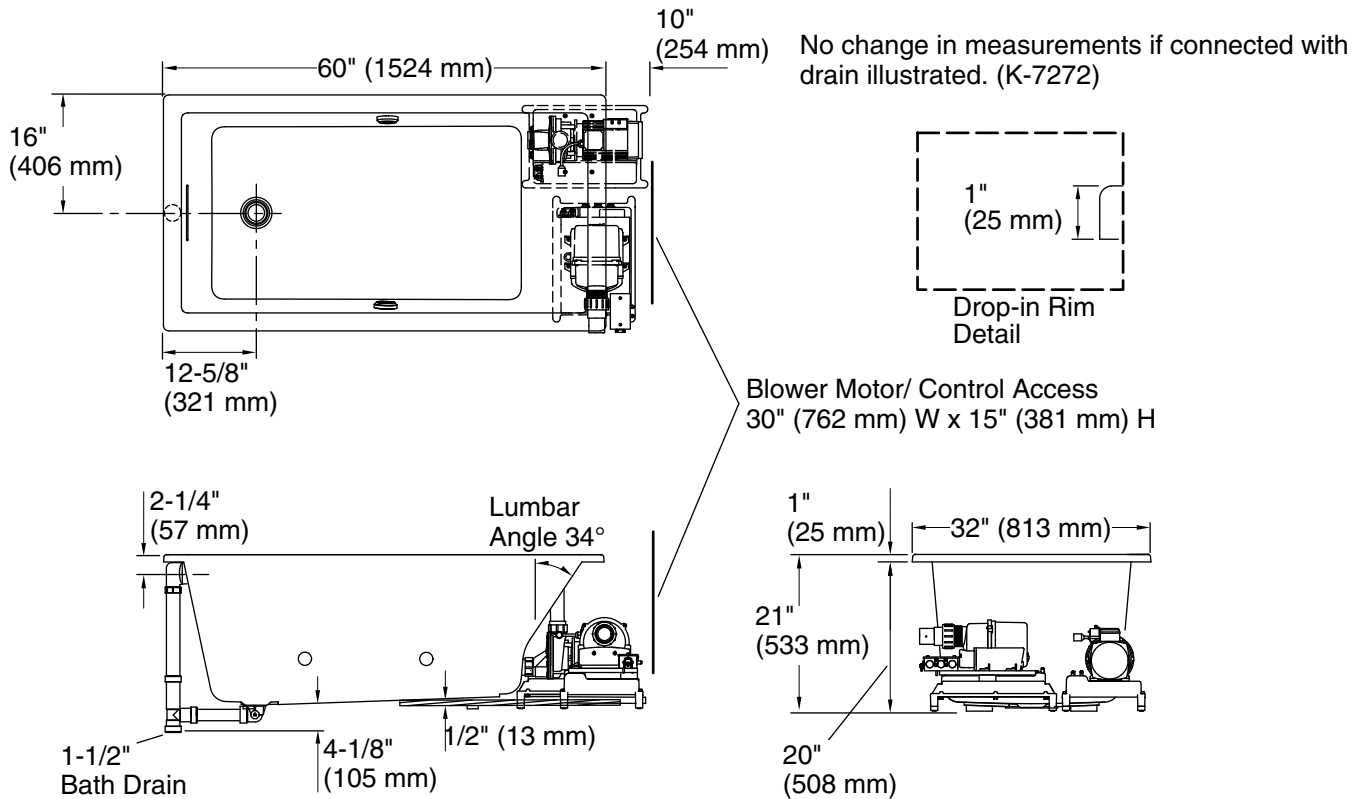

Underscore® Rectangle

60" x 32" BubbleMassage™ air bath and whirlpool

K-1168-XH2G

Required Electrical Service

One dedicated circuit required, protected with Class A Ground-Fault Circuit-Interrupter (GFCI). Outside North America, this device may be known as a Residual Current Device (RCD).

Blower, Pump, 220-240 V, 20 A, 50/60 Hz
Heater:

Technical Information

All product dimensions are nominal.

Installation: Drop-in, Under-mount
Drain location: End
Basin area, bottom: 42" x 23-1/2" (1067 mm x 597 mm)
Basin area, top: 55-1/8" x 27-1/8" (1400 mm x 689 mm)
Weight: 163 lbs (73.9 kg)
Minimum floor load: 63.8 lbs/ft² (311.5 kg/m²)
Water depth: 17-1/8" (435 mm)
Water capacity: 81 gal (306.6 L)
Cutout: Drop-in, 59-1/2" x 31-1/2" (1511 mm x 800 mm)
Template: Under-mount, K-590, not required, not included
Electrical component rating: Blower: 220-240 V, 5 A, 50/60 Hz
Pump: 220-240 V, 11 A, 50/60 Hz

Notes

Measure your actual product for rough-in details.

Install this product according to the installation instructions.

The hot water supply should be 70% of the capacity of the bath or greater. Installations will vary.

IMPORTANT! Dry fit the drain assembly prior to installing the bath. The bath cannot be installed with all drain components attached.

Kit is required for under-mount installations (sold separately).

The pump base extends 10" (254 mm) beyond the edge of the rim. Modify the framing as needed.

1-800-4KOHLER (1-800-456-4537)

Kohler Co. reserves the right to make revisions without notice to product specifications.

For the most current Specification Sheet, go to www.kohler.com.

5-29-2021 14:38 - US//CA