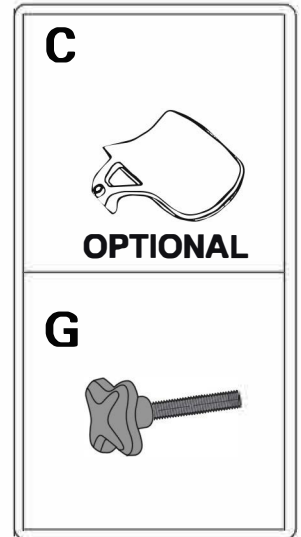

ASSEMBLY INSTRUCTION

BEFORE ASSEMBLY THIS PRODUCT,
PLEASE READ THIS INSTRUCTIONS CAREFULLY.

Standing behind the chair ,press the buttons in both sides at the same time, then push forward the back frame to fold the chair.

Adjust 60MM up and down

Pull lever out to tilt

WARNING

FAILURE TO FOLLOW THESE INSTRUCTIONS MAY RESULT IN SERIOUS INJURY

1. THIS PRODUCT IS DESIGNED FOR SEATING ONLY . DO NOT STAND ON THIS PRODUCT. DO NOT USE IT AS A STEP LADDER
2. DO NOT USE THIS PRODUCT UNLESS ALL BOLTS AND PARTS ARE FIRMLY TIGHTENED.
3. IF ANY PARTS ARE MISSING, DAMAGED OR WORN ,STOP USING THIS PRODUCT. REPAIR THE PRODUCT WITH THE REPLACEMENT PARTS FROM MANUFACTURER.
4. DO NOT SIT ON THE ARMREST OF THIS PRODUCT.
5. THIS PRODUCT IS DESIGNED FOR ONE PERSON SITTING AT A TIME .
6. KEEP OUT OF REACH OF CHILDREN UNDER THE AGE OF 10 UNLESS ASSISTANCE FROM AN ADULT IS PROVIDED.
7. UNLESS ASSISTANCE FROM AN ADULT IS PROVIDED.
8. THIS CHAIR HAS BEEN TESTED AND APPROVED FOR USERS WEIGHING UP TO 275LBS(125KG).IT IS NOT RECOMMENDED FOR USE BY USERS WEIGHING MORE THAN 275LBS(125KG)