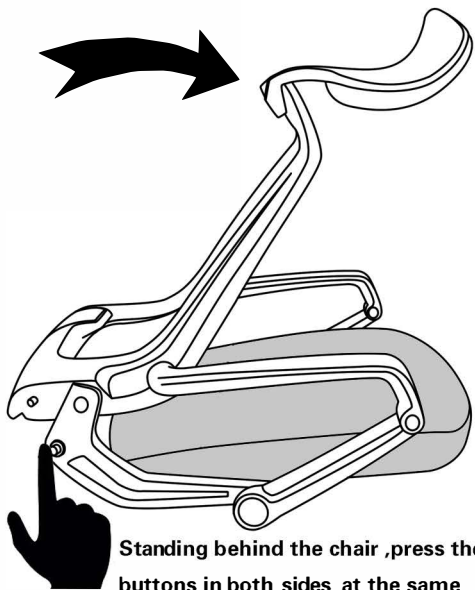

ASSEMBLY INSTRUCTION

BEFORE ASSEMBLY THIS PRODUCT,
PLEASE READ THIS INSTRUCTIONS CAREFULLY.

Standing behind the chair ,press the buttons in both sides at the same time, then push forward the back frame to fold the chair.

Adjust 60MM up and down

Pull lever out to tilt

WARNING

FAILURE TO FOLLOW THESE INSTRUCTIONS MAY RESULT IN SERIOUS INJURY

1. THIS PRODUCT IS DESIGNED FOR SEATING ONLY . DO NOT STAND ON THIS PRODUCT. DO NOT USE IT AS A STEP LADDER
2. DO NOT USE THIS PRODUCT UNLESS ALL BOLTS AND PARTS ARE FIRMLY TIGHTENED.
3. IF ANY PARTS ARE MISSING, DAMAGED OR WORN ,STOP USING THIS PRODUCT. REPAIR THE PRODUCT WITH THE REPLACEMENT PARTS FROM MANUFACTURER.
4. DO NOT SIT ON THE ARMREST OF THIS PRODUCT.
5. THIS PRODUCT IS DESIGNED FOR ONE PERSON SITTING AT A TIME .
6. KEEP OUT OF REACH OF CHILDREN UNDER THE AGE OF 10 UNLESS ASSISTANCE FROM AN ADULT IS PROVIDED.
7. UNLESS ASSISTANCE FROM AN ADULT IS PROVIDED.
8. THIS CHAIR HAS BEEN TESTED AND APPROVED FOR USERS WEIGHING UP TO 275LBS(125KG).IT IS NOT RECOMMENDED FOR USE BY USERS WEIGHING MORE THAN 275LBS(125KG)