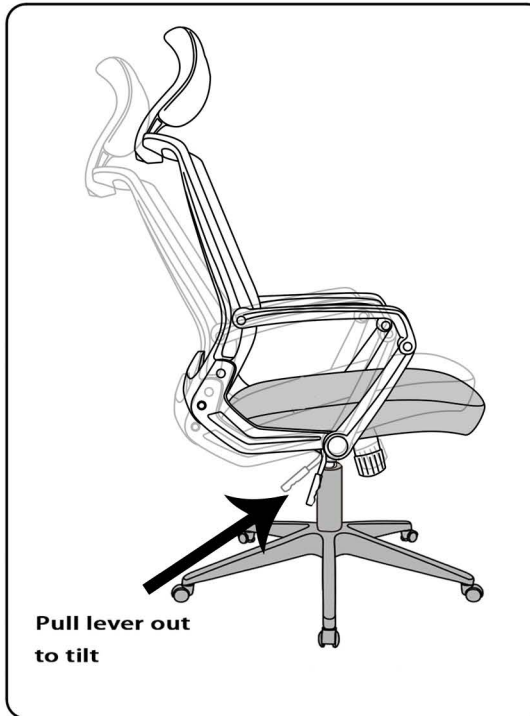

ASSEMBLY INSTRUCTION

BEFORE ASSEMBLY THIS PRODUCT,
PLEASE READ THIS INSTRUCTIONS CAREFULLY.

Standing behind the chair ,press the buttons in both sides at the same time, then push forward the back frame to fold the chair.

Adjust 60MM up and down

Pull lever out to tilt

WARNING

FAILURE TO FOLLOW THESE INSTRUCTIONS MAY RESULT IN SERIOUS INJURY

1. THIS PRODUCT IS DESIGNED FOR SEATING ONLY . DO NOT STAND ON THIS PRODUCT. DO NOT USE IT AS A STEP LADDER
2. DO NOT USE THIS PRODUCT UNLESS ALL BOLTS AND PARTS ARE FIRMLY TIGHTENED.
3. IF ANY PARTS ARE MISSING, DAMAGED OR WORN ,STOP USING THIS PRODUCT. REPAIR THE PRODUCT WITH THE REPLACEMENT PARTS FROM MANUFACTURER.
4. DO NOT SIT ON THE ARMREST OF THIS PRODUCT.
5. THIS PRODUCT IS DESIGNED FOR ONE PERSON SITTING AT A TIME .
6. KEEP OUT OF REACH OF CHILDREN UNDER THE AGE OF 10 UNLESS ASSISTANCE FROM AN ADULT IS PROVIDED.
7. UNLESS ASSISTANCE FROM AN ADULT IS PROVIDED.
8. THIS CHAIR HAS BEEN TESTED AND APPROVED FOR USERS WEIGHING UP TO 275LBS(125KG).IT IS NOT RECOMMENDED FOR USE BY USERS WEIGHING MORE THAN 275LBS(125KG)