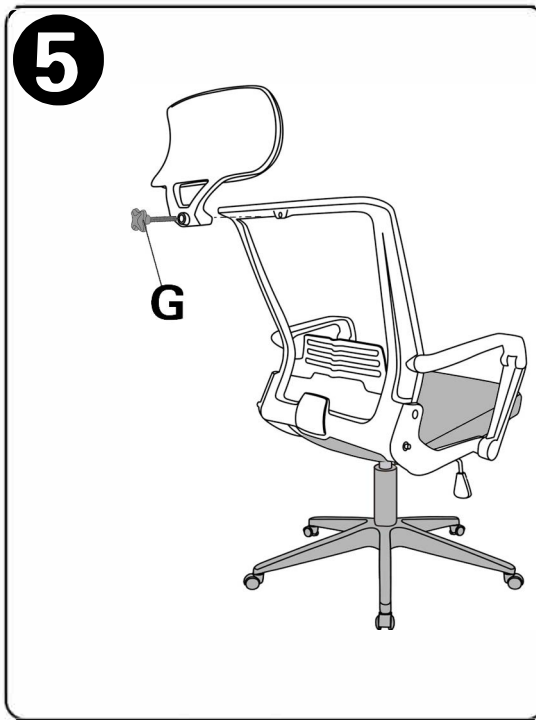

ASSEMBLY INSTRUCTION

BEFORE ASSEMBLY THIS PRODUCT,
PLEASE READ THIS INSTRUCTIONS CAREFULLY.

Standing behind the chair ,press the buttons in both sides at the same time, then push forward the back frame to fold the chair.

Adjust 60MM up and down

Pull lever out to tilt

WARNING

FAILURE TO FOLLOW THESE INSTRUCTIONS MAY RESULT IN SERIOUS INJURY

1. THIS PRODUCT IS DESIGNED FOR SEATING ONLY . DO NOT STAND ON THIS PRODUCT. DO NOT USE IT AS A STEP LADDER
2. DO NOT USE THIS PRODUCT UNLESS ALL BOLTS AND PARTS ARE FIRMLY TIGHTENED.
3. IF ANY PARTS ARE MISSING, DAMAGED OR WORN ,STOP USING THIS PRODUCT. REPAIR THE PRODUCT WITH THE REPLACEMENT PARTS FROM MANUFACTURER.
4. DO NOT SIT ON THE ARMREST OF THIS PRODUCT.
5. THIS PRODUCT IS DESIGNED FOR ONE PERSON SITTING AT A TIME .
6. KEEP OUT OF REACH OF CHILDREN UNDER THE AGE OF 10 UNLESS ASSISTANCE FROM AN ADULT IS PROVIDED.
7. UNLESS ASSISTANCE FROM AN ADULT IS PROVIDED.
8. THIS CHAIR HAS BEEN TESTED AND APPROVED FOR USERS WEIGHING UP TO 275LBS(125KG).IT IS NOT RECOMMENDED FOR USE BY USERS WEIGHING MORE THAN 275LBS(125KG)