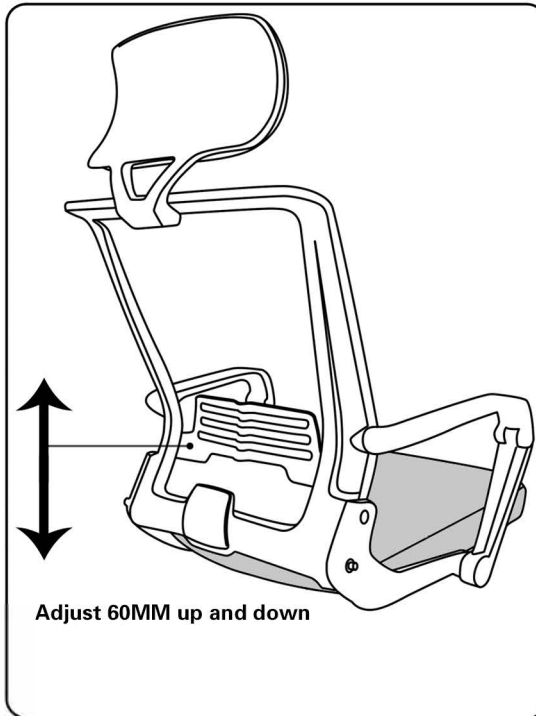

ASSEMBLY INSTRUCTION

BEFORE ASSEMBLY THIS PRODUCT,
PLEASE READ THIS INSTRUCTIONS CAREFULLY.

Standing behind the chair ,press the buttons in both sides at the same time, then push forward the back frame to fold the chair.

Adjust 60MM up and down

Pull lever out to tilt

WARNING

FAILURE TO FOLLOW THESE INSTRUCTIONS MAY RESULT IN SERIOUS INJURY

1. THIS PRODUCT IS DESIGNED FOR SEATING ONLY . DO NOT STAND ON THIS PRODUCT. DO NOT USE IT AS A STEP LADDER
2. DO NOT USE THIS PRODUCT UNLESS ALL BOLTS AND PARTS ARE FIRMLY TIGHTENED.
3. IF ANY PARTS ARE MISSING, DAMAGED OR WORN ,STOP USING THIS PRODUCT. REPAIR THE PRODUCT WITH THE REPLACEMENT PARTS FROM MANUFACTURER.
4. DO NOT SIT ON THE ARMREST OF THIS PRODUCT.
5. THIS PRODUCT IS DESIGNED FOR ONE PERSON SITTING AT A TIME .
6. KEEP OUT OF REACH OF CHILDREN UNDER THE AGE OF 10 UNLESS ASSISTANCE FROM AN ADULT IS PROVIDED.
7. UNLESS ASSISTANCE FROM AN ADULT IS PROVIDED.
8. THIS CHAIR HAS BEEN TESTED AND APPROVED FOR USERS WEIGHING UP TO 275LBS(125KG).IT IS NOT RECOMMENDED FOR USE BY USERS WEIGHING MORE THAN 275LBS(125KG)