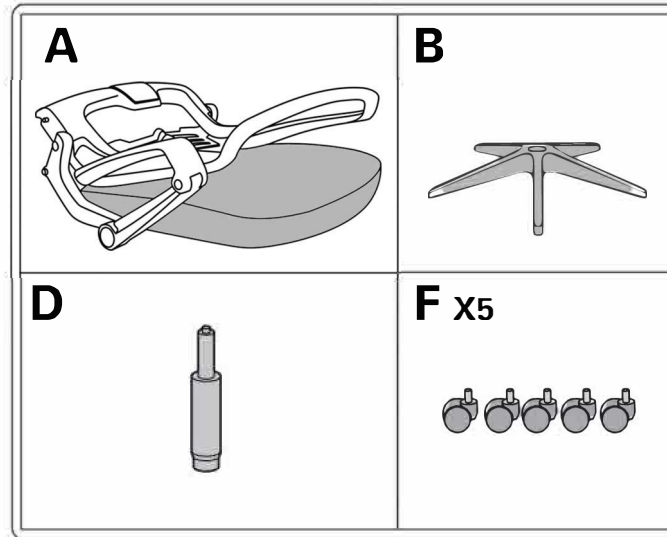

ASSEMBLY INSTRUCTION

BEFORE ASSEMBLY THIS PRODUCT,
PLEASE READ THIS INSTRUCTIONS CAREFULLY.

Standing behind the chair ,press the buttons in both sides at the same time, then push forward the back frame to fold the chair.

Adjust 60MM up and down

Pull lever out to tilt

WARNING

FAILURE TO FOLLOW THESE INSTRUCTIONS MAY RESULT IN SERIOUS INJURY

1. THIS PRODUCT IS DESIGNED FOR SEATING ONLY . DO NOT STAND ON THIS PRODUCT. DO NOT USE IT AS A STEP LADDER
2. DO NOT USE THIS PRODUCT UNLESS ALL BOLTS AND PARTS ARE FIRMLY TIGHTENED.
3. IF ANY PARTS ARE MISSING, DAMAGED OR WORN ,STOP USING THIS PRODUCT. REPAIR THE PRODUCT WITH THE REPLACEMENT PARTS FROM MANUFACTURER.
4. DO NOT SIT ON THE ARMREST OF THIS PRODUCT.
5. THIS PRODUCT IS DESIGNED FOR ONE PERSON SITTING AT A TIME .
6. KEEP OUT OF REACH OF CHILDREN UNDER THE AGE OF 10 UNLESS ASSISTANCE FROM AN ADULT IS PROVIDED.
7. UNLESS ASSISTANCE FROM AN ADULT IS PROVIDED.
8. THIS CHAIR HAS BEEN TESTED AND APPROVED FOR USERS WEIGHING UP TO 275LBS(125KG).IT IS NOT RECOMMENDED FOR USE BY USERS WEIGHING MORE THAN 275LBS(125KG)