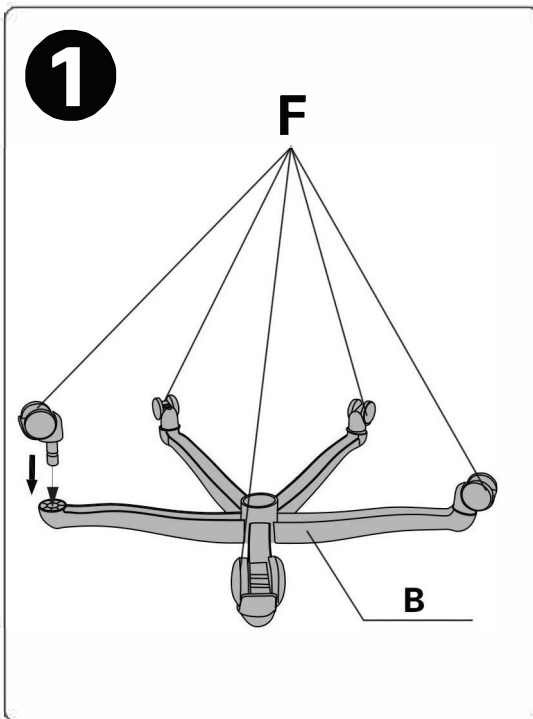

ASSEMBLY INSTRUCTION

BEFORE ASSEMBLY THIS PRODUCT,
PLEASE READ THIS INSTRUCTIONS CAREFULLY.

Standing behind the chair ,press the buttons in both sides at the same time, then push forward the back frame to fold the chair.

Adjust 60MM up and down

Pull lever out to tilt

WARNING

FAILURE TO FOLLOW THESE INSTRUCTIONS MAY RESULT IN SERIOUS INJURY

1. THIS PRODUCT IS DESIGNED FOR SEATING ONLY . DO NOT STAND ON THIS PRODUCT. DO NOT USE IT AS A STEP LADDER
2. DO NOT USE THIS PRODUCT UNLESS ALL BOLTS AND PARTS ARE FIRMLY TIGHTENED.
3. IF ANY PARTS ARE MISSING, DAMAGED OR WORN ,STOP USING THIS PRODUCT. REPAIR THE PRODUCT WITH THE REPLACEMENT PARTS FROM MANUFACTURER.
4. DO NOT SIT ON THE ARMREST OF THIS PRODUCT.
5. THIS PRODUCT IS DESIGNED FOR ONE PERSON SITTING AT A TIME .
6. KEEP OUT OF REACH OF CHILDREN UNDER THE AGE OF 10 UNLESS ASSISTANCE FROM AN ADULT IS PROVIDED.
7. UNLESS ASSISTANCE FROM AN ADULT IS PROVIDED.
8. THIS CHAIR HAS BEEN TESTED AND APPROVED FOR USERS WEIGHING UP TO 275LBS(125KG).IT IS NOT RECOMMENDED FOR USE BY USERS WEIGHING MORE THAN 275LBS(125KG)