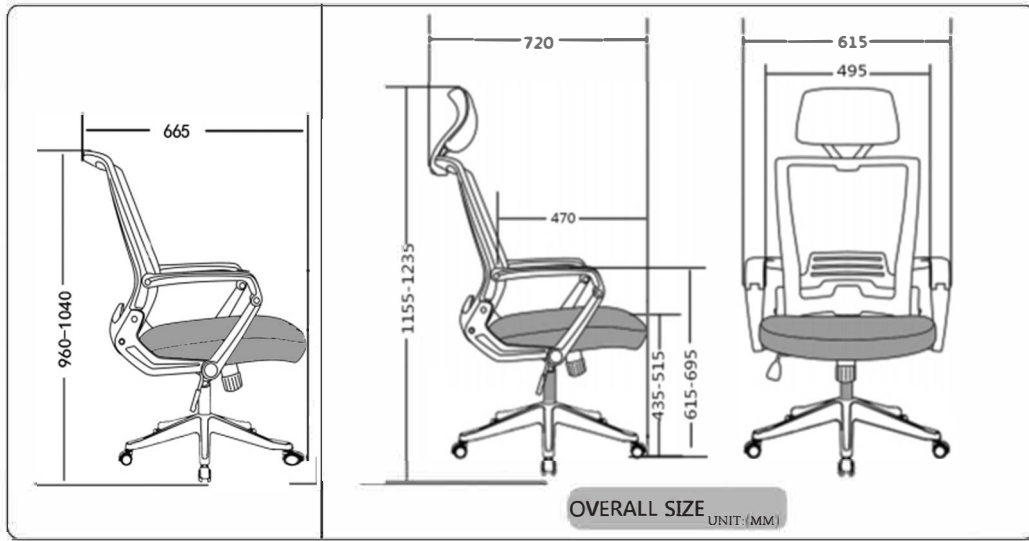

ASSEMBLY INSTRUCTION

BEFORE ASSEMBLY THIS PRODUCT,
PLEASE READ THIS INSTRUCTIONS CAREFULLY.

Standing behind the chair ,press the buttons in both sides at the same time, then push forward the back frame to fold the chair.

Adjust 60MM up and down

Pull lever out to tilt

WARNING

FAILURE TO FOLLOW THESE INSTRUCTIONS MAY RESULT IN SERIOUS INJURY

1. THIS PRODUCT IS DESIGNED FOR SEATING ONLY . DO NOT STAND ON THIS PRODUCT. DO NOT USE IT AS A STEP LADDER
2. DO NOT USE THIS PRODUCT UNLESS ALL BOLTS AND PARTS ARE FIRMLY TIGHTENED.
3. IF ANY PARTS ARE MISSING, DAMAGED OR WORN ,STOP USING THIS PRODUCT. REPAIR THE PRODUCT WITH THE REPLACEMENT PARTS FROM MANUFACTURER.
4. DO NOT SIT ON THE ARMREST OF THIS PRODUCT.
5. THIS PRODUCT IS DESIGNED FOR ONE PERSON SITTING AT A TIME .
6. KEEP OUT OF REACH OF CHILDREN UNDER THE AGE OF 10 UNLESS ASSISTANCE FROM AN ADULT IS PROVIDED.
7. UNLESS ASSISTANCE FROM AN ADULT IS PROVIDED.
8. THIS CHAIR HAS BEEN TESTED AND APPROVED FOR USERS WEIGHING UP TO 275LBS(125KG).IT IS NOT RECOMMENDED FOR USE BY USERS WEIGHING MORE THAN 275LBS(125KG)