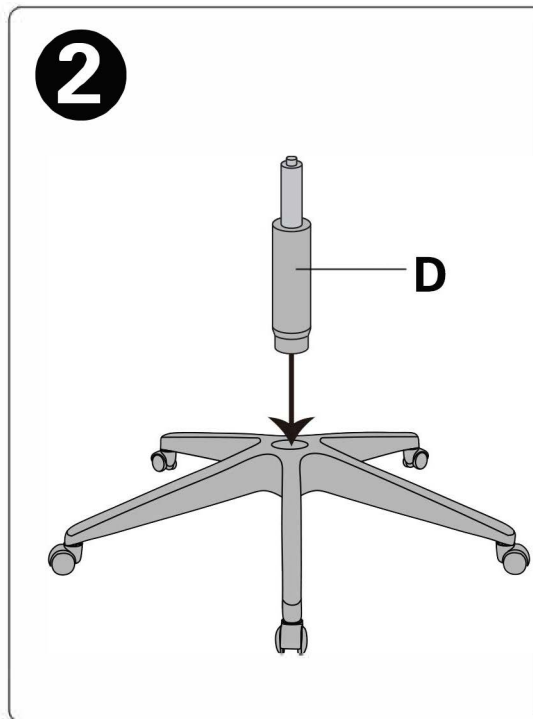

ASSEMBLY INSTRUCTION

BEFORE ASSEMBLY THIS PRODUCT,
PLEASE READ THIS INSTRUCTIONS CAREFULLY.

Standing behind the chair ,press the buttons in both sides at the same time, then push forward the back frame to fold the chair.

Adjust 60MM up and down

Pull lever out to tilt

WARNING

FAILURE TO FOLLOW THESE INSTRUCTIONS MAY RESULT IN SERIOUS INJURY

1. THIS PRODUCT IS DESIGNED FOR SEATING ONLY . DO NOT STAND ON THIS PRODUCT. DO NOT USE IT AS A STEP LADDER
2. DO NOT USE THIS PRODUCT UNLESS ALL BOLTS AND PARTS ARE FIRMLY TIGHTENED.
3. IF ANY PARTS ARE MISSING, DAMAGED OR WORN ,STOP USING THIS PRODUCT. REPAIR THE PRODUCT WITH THE REPLACEMENT PARTS FROM MANUFACTURER.
4. DO NOT SIT ON THE ARMREST OF THIS PRODUCT.
5. THIS PRODUCT IS DESIGNED FOR ONE PERSON SITTING AT A TIME .
6. KEEP OUT OF REACH OF CHILDREN UNDER THE AGE OF 10 UNLESS ASSISTANCE FROM AN ADULT IS PROVIDED.
7. UNLESS ASSISTANCE FROM AN ADULT IS PROVIDED.
8. THIS CHAIR HAS BEEN TESTED AND APPROVED FOR USERS WEIGHING UP TO 275LBS(125KG).IT IS NOT RECOMMENDED FOR USE BY USERS WEIGHING MORE THAN 275LBS(125KG)