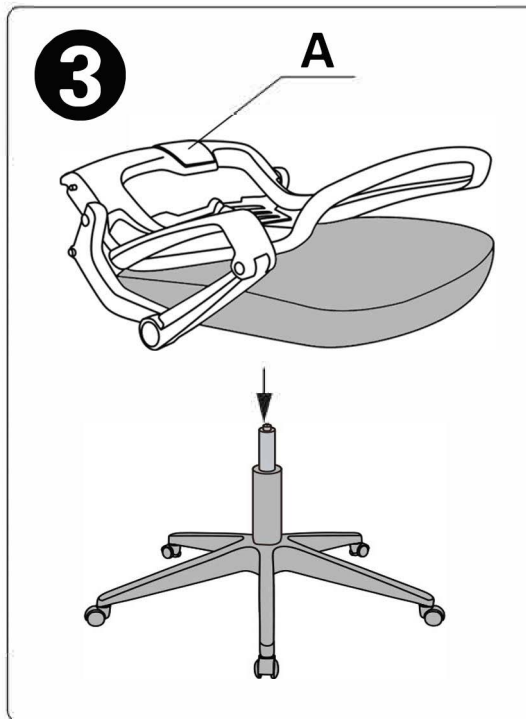

ASSEMBLY INSTRUCTION

BEFORE ASSEMBLY THIS PRODUCT,
PLEASE READ THIS INSTRUCTIONS CAREFULLY.

Standing behind the chair ,press the buttons in both sides at the same time, then push forward the back frame to fold the chair.

Adjust 60MM up and down

Pull lever out to tilt

WARNING

FAILURE TO FOLLOW THESE INSTRUCTIONS MAY RESULT IN SERIOUS INJURY

1. THIS PRODUCT IS DESIGNED FOR SEATING ONLY . DO NOT STAND ON THIS PRODUCT. DO NOT USE IT AS A STEP LADDER
2. DO NOT USE THIS PRODUCT UNLESS ALL BOLTS AND PARTS ARE FIRMLY TIGHTENED.
3. IF ANY PARTS ARE MISSING, DAMAGED OR WORN ,STOP USING THIS PRODUCT. REPAIR THE PRODUCT WITH THE REPLACEMENT PARTS FROM MANUFACTURER.
4. DO NOT SIT ON THE ARMREST OF THIS PRODUCT.
5. THIS PRODUCT IS DESIGNED FOR ONE PERSON SITTING AT A TIME .
6. KEEP OUT OF REACH OF CHILDREN UNDER THE AGE OF 10 UNLESS ASSISTANCE FROM AN ADULT IS PROVIDED.
7. UNLESS ASSISTANCE FROM AN ADULT IS PROVIDED.
8. THIS CHAIR HAS BEEN TESTED AND APPROVED FOR USERS WEIGHING UP TO 275LBS(125KG).IT IS NOT RECOMMENDED FOR USE BY USERS WEIGHING MORE THAN 275LBS(125KG)