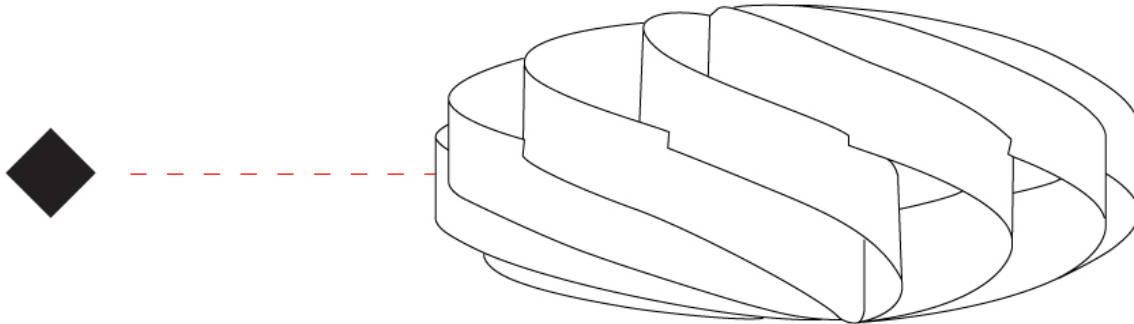

## SWIRL SURFACE COLOR FINISH CHART

PROJECT \_\_\_\_\_

TYPE \_\_\_\_\_

SPECIFIER \_\_\_\_\_

QUANTITY \_\_\_\_\_

DATE \_\_\_\_\_

White - WHI

Black - BLK