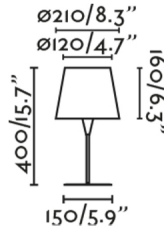

General characteristics

Fixation	Table
voltage	120V
Hertz	60Hz
Cable length	0.02 ft
Switch type	On/Off
Max. Power	15W

Material

Body/Structure	Steel
Screen	Rattan

Finish

Body/Structure	Black
Screen	Rattan
Location	Dry locations only
US Certification	Portátiles ETLus