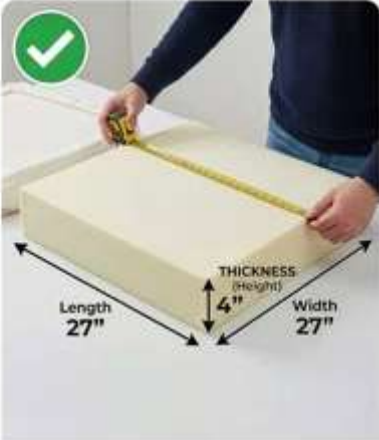

Correctly Measure Seat Cover Size

For 27"x27" Seat Cover Fit

WRONG: Measuring
outer fabric cover.

DO NOT DO THIS

RIGHT: Measure the actual
FOAM INSERT.

ENSURE PERFECT FIT