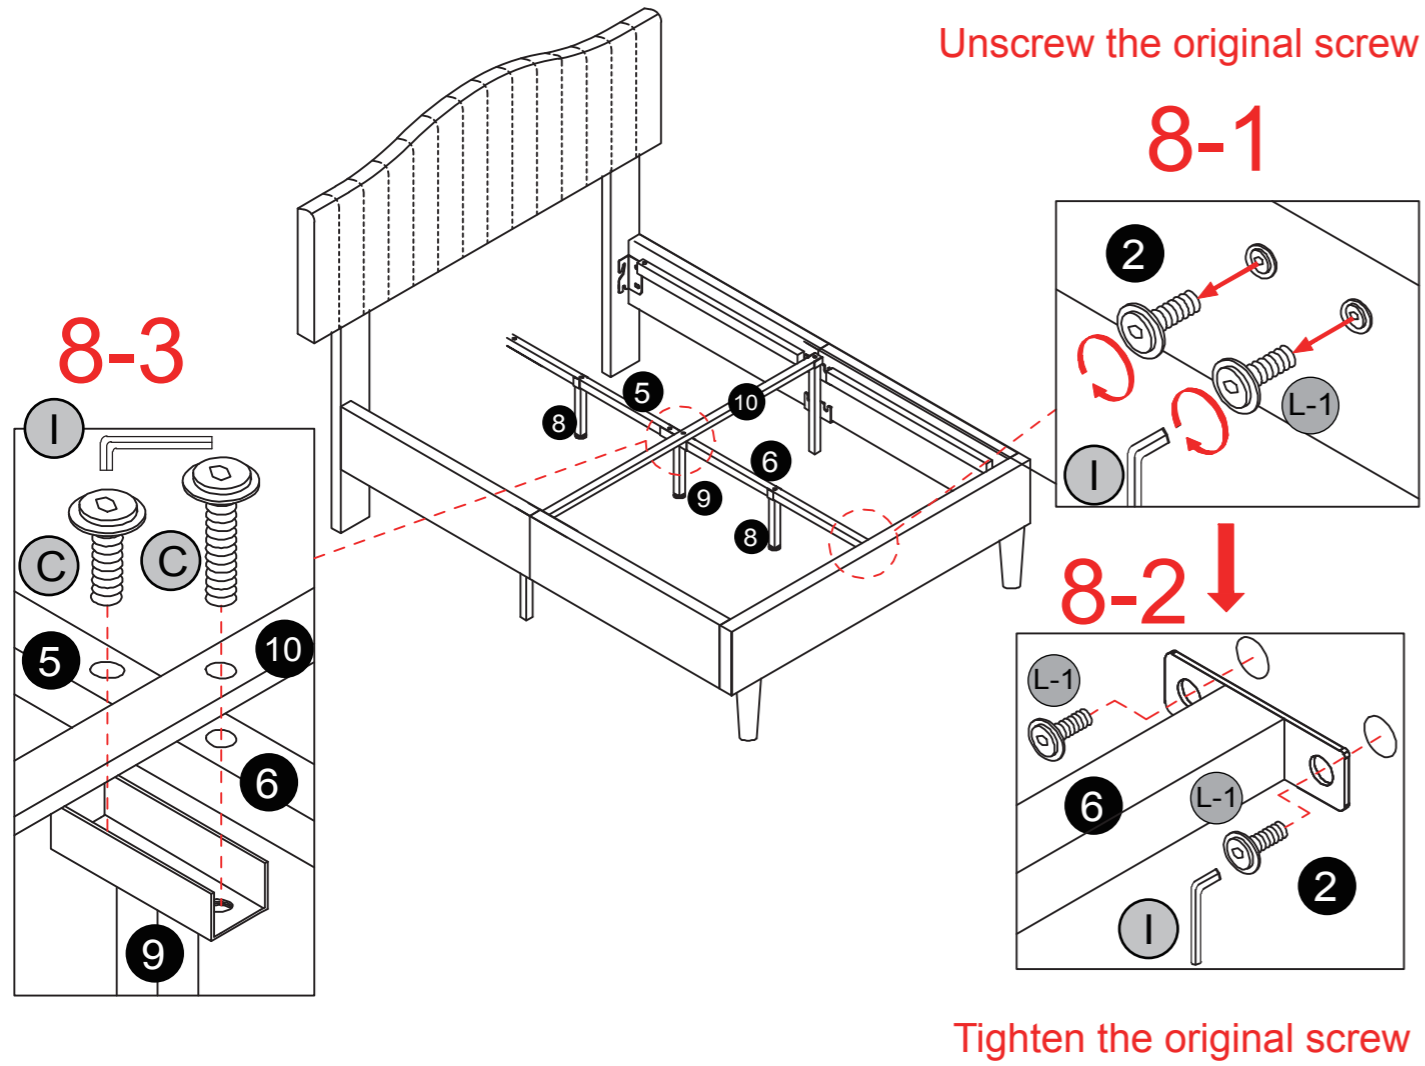

Step 8

- L-1 x 2
- Cx2
- lx1

Components								
1	1		5	1	9	1		
		TWIN:108*57*7.8cm					TWIN:84.7*2.5*2.5cm	TWIN:32.4*2.5*2.5cm
		FULL:146*57*7.8cm					FULL:84.7*2.5*2.5cm	FULL:32.4*2.5*2.5cm
QUEEN:162*57*7.8cm	QUEEN:90.9*2.5*2.5cm	QUEEN:32.4*2.5*2.5cm						
2	1		6	1	10	1		
		TWIN:100*19.2*2.5cm					TWIN:98.9*2.5*2.5cm	TWIN:95*2.4*1.2cm
		FULL:138*19.2*2.5cm					FULL:98.9*2.5*2.5cm	FULL:133*2.4*1.2cm
QUEEN:153.5*19.2*2.5cm	QUEEN:105.6*2.5*2.5cm	QUEEN:148.5*2.4*1.2cm						
3	4		7	2	11	1		
		TWIN:96*15.2*2.5cm					TWIN:34.6*7.5*4.3cm	TWIN:95*5.2*1.2cm
		FULL:96*15.2*2.5cm					FULL:34.6*7.5*4.3cm	FULL:133*5.2*1.2cm
QUEEN:102*15.2*2.5cm	QUEEN:34.6*7.5*4.3cm	QUEEN:148.5*5.2*1.2cm						
4	2		8	3	12	1		
		TWIN:83*7*2.5cm					TWIN:32.4*2.5*2.5cm	TWIN:95*5.2*1.2cm
		FULL:83*7*2.5cm					FULL:32.4*2.5*2.5cm	FULL:133*5.2*1.2cm
QUEEN:83*7*2.5cm	QUEEN:32.4*2.5*2.5cm	QUEEN:148.5*5.2*1.2cm