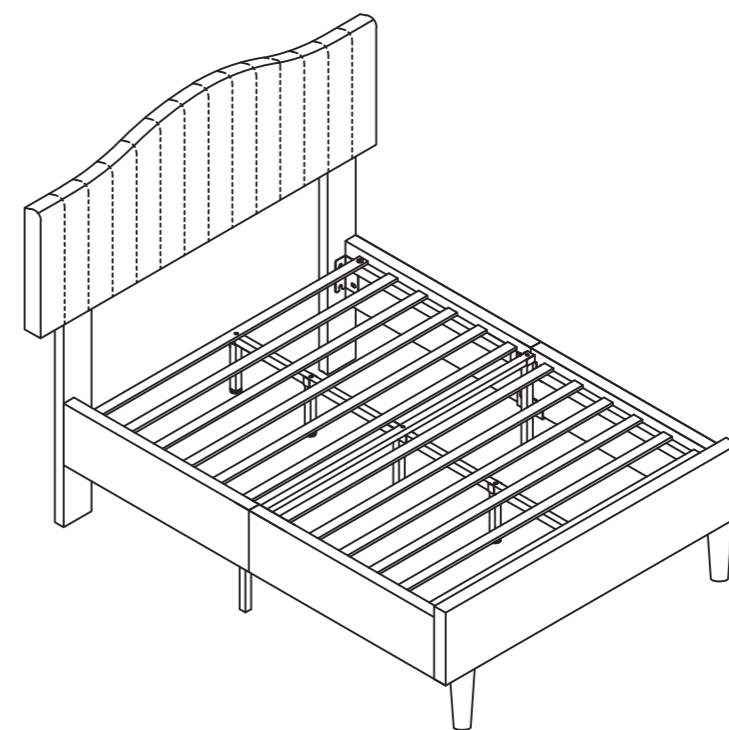

Step 10 Check and tighten all screws