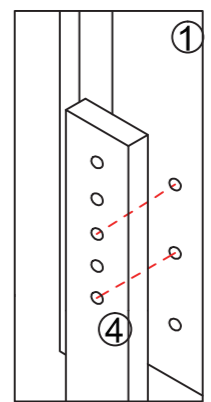

## Bed Frame

Dimension: Twin:108\*196\*105cm  
Full: 146\*196\*105cm  
Queen:163\*210\*105cm

### Step 1

	Bx4		Dx4		Ix1
--	-----	--	-----	--	-----

Fits a 12 inch thick mattress when attach screws to these holes

Fits a 10 inch thick mattress when attach screws to these holes

Fits a 8 inch thick mattress when attach screws to these holes

Fits a 6 inch thick mattress when attach screws to these holes

Fits a 4 inch thick mattress when attach screws to these holes