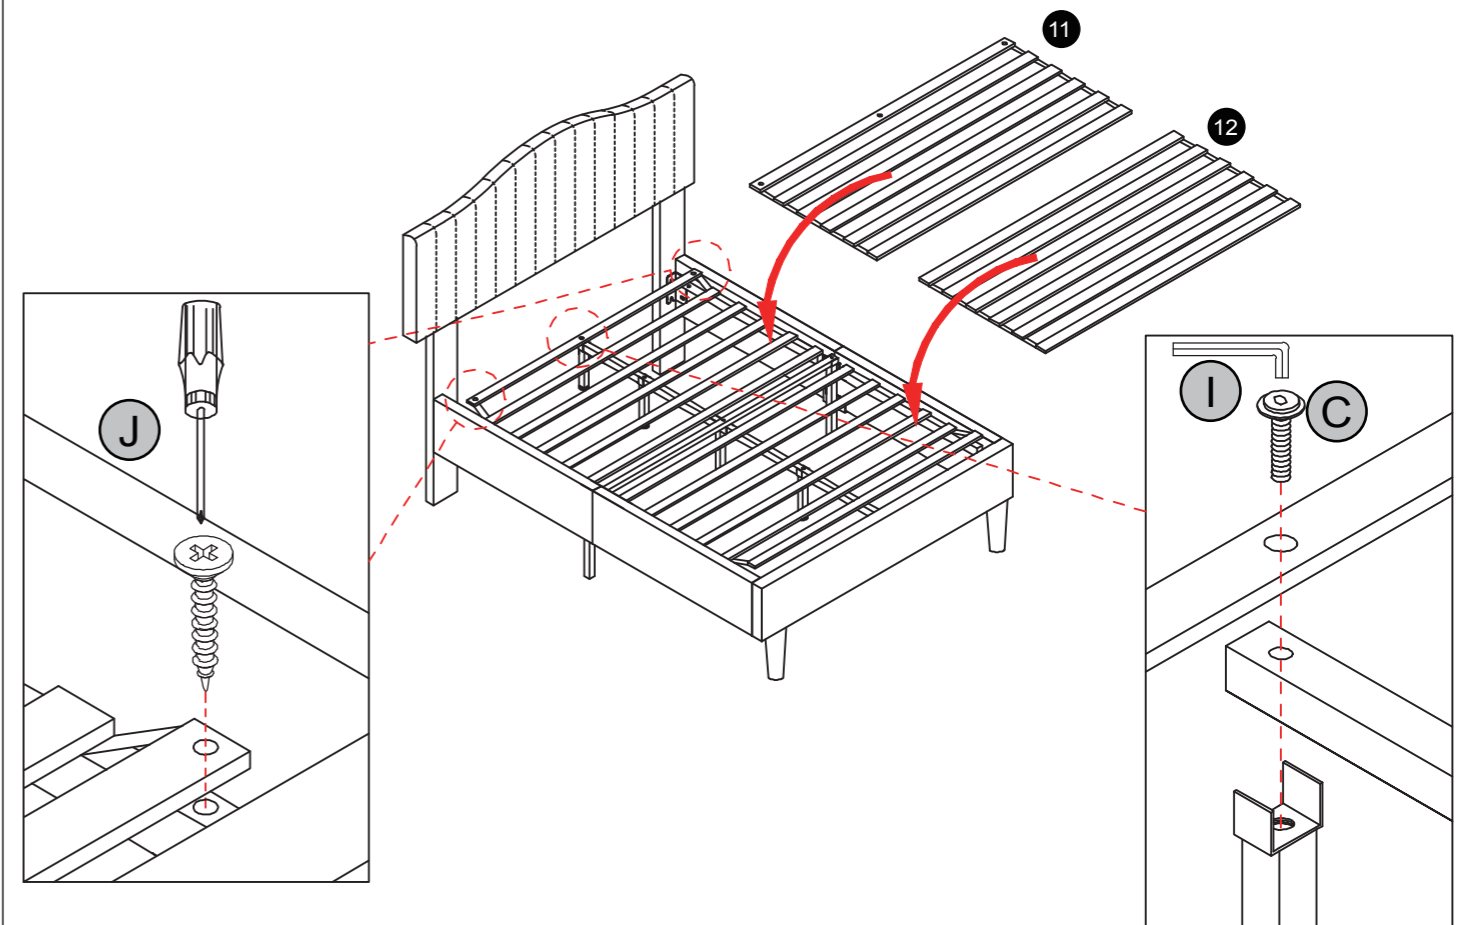

Step 9

Cx1
Jx2
lx1