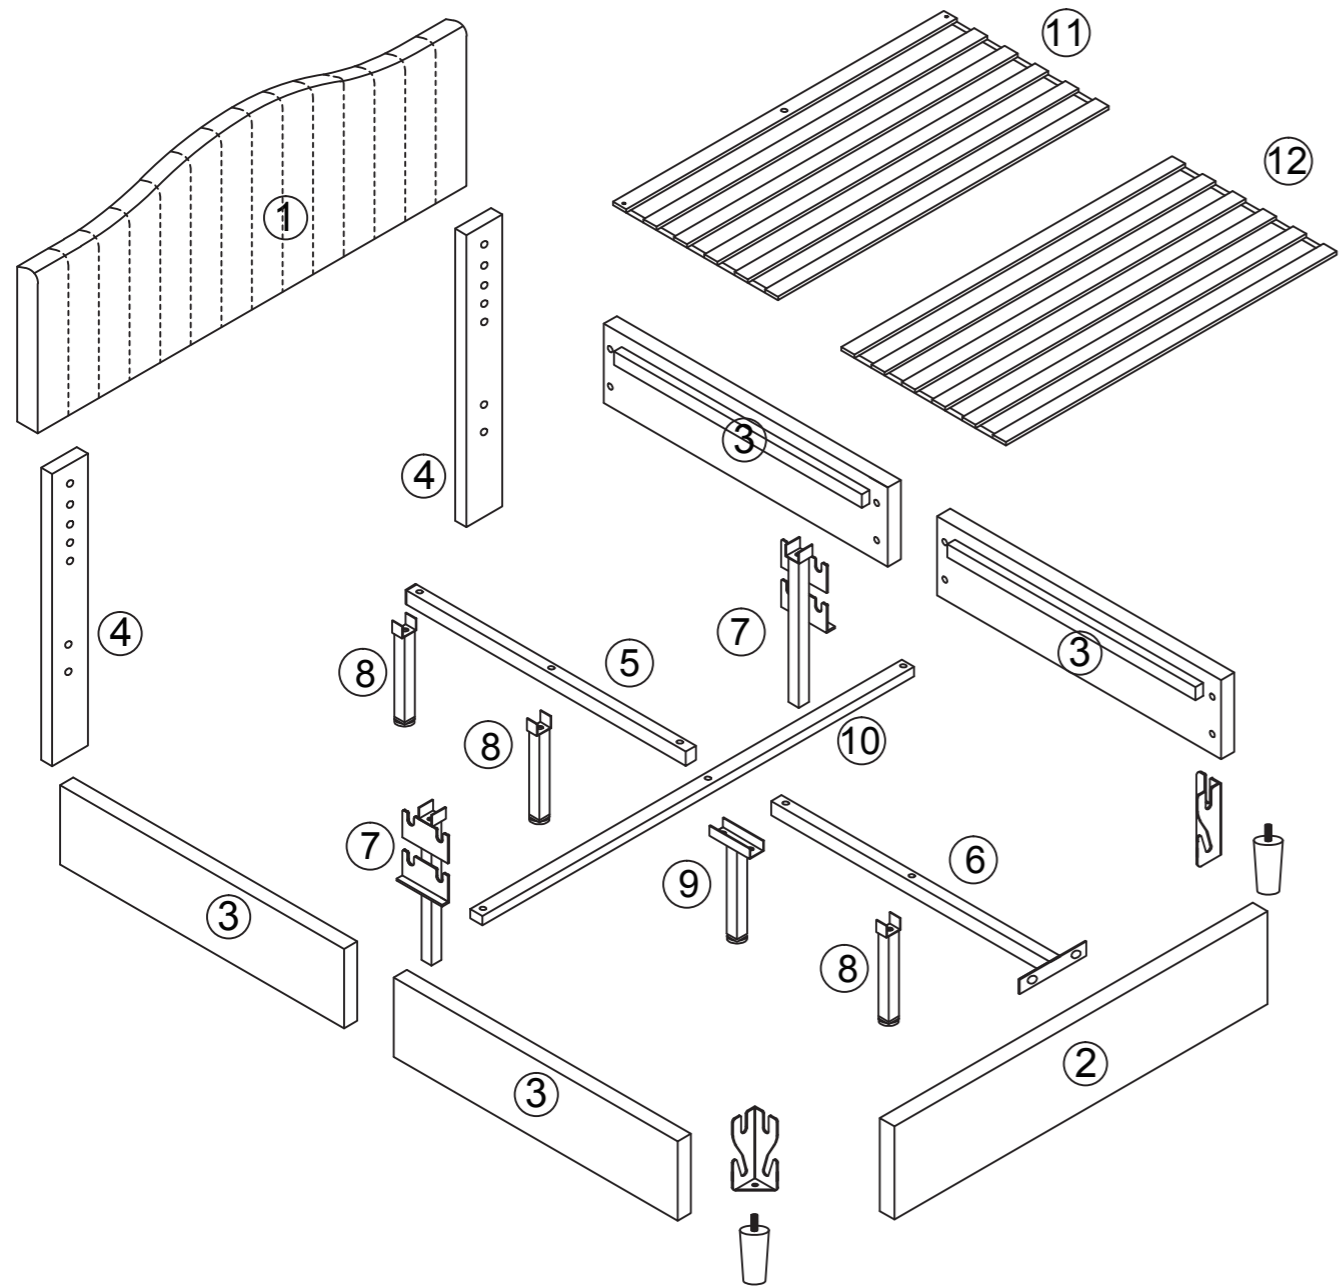

Step 9

Cx1
Jx2
lx1

Step 10 Check and tighten all screws