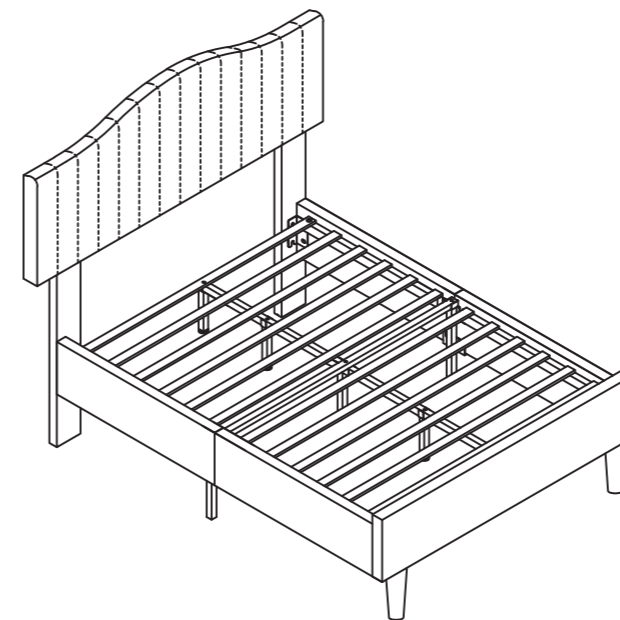

Item Description: Bed Frame

Dimension: Twin:108*196*105cm
Full: 146*196*105cm
Queen:163*210*105cm

Model NO: _____