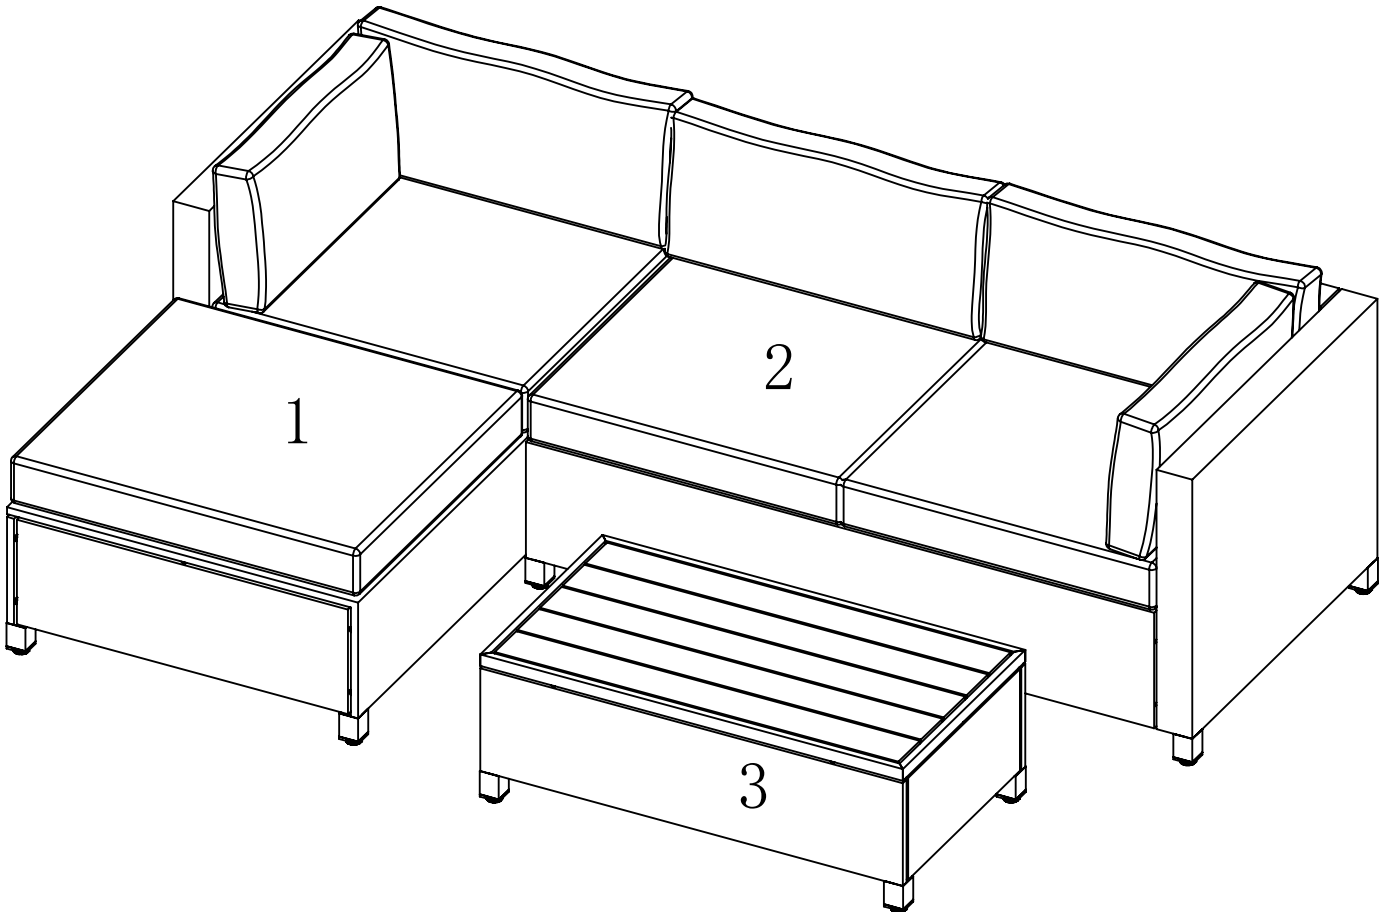

item # LT1904

Assembly Instructions

3 Pieces Outdoor Wicker
Sectional Conversation Set

1	Lounge Sofa	3	Coffee Table
2	Loveseat Sofa		

Questions, problems, missing parts? Before returning the product,
call our customer service 9 a.m.–5 p.m., PST, Monday– Friday

DD

EE

FF

GG

Part	Description	Quantity	Part	Description	Quantity
#1	Allen Wrench	2	DD	M6*50 Bolt	18
#2	Ratchet Wrench	1	EE	Nut	18
#3	Hex Wrench	2			
BB	Washer	60	FF	Adjustable Feet	13
CC	M6*35 Bolt	24	GG	"V" Clip	2

PACKAGE CONTENTS

Part	Description	Image	Quantity	Part	Description	Image	Quantity
A	Lounge Sofa Right Arm		1	J	Coffee Table Top		1
B	Lounge Sofa Backrest		1	K	Coffee Table Side		2
C	Lounge Sofa Seat		1	L	Coffee Table Front/Back		2
D	Lounge Sofa Side		1	M	Ottoman Cushion		1
E	Lounge Sofa Front Loveseat Sofa Side		2	N	Back Cushion		3
F	Loveseat Sofa Left Arm		1	O	Armrest Cushion		2
G	Loveseat Chair Backrest		1	P	Seat Cushion		3
H	Loveseat Sofa Seat		1				