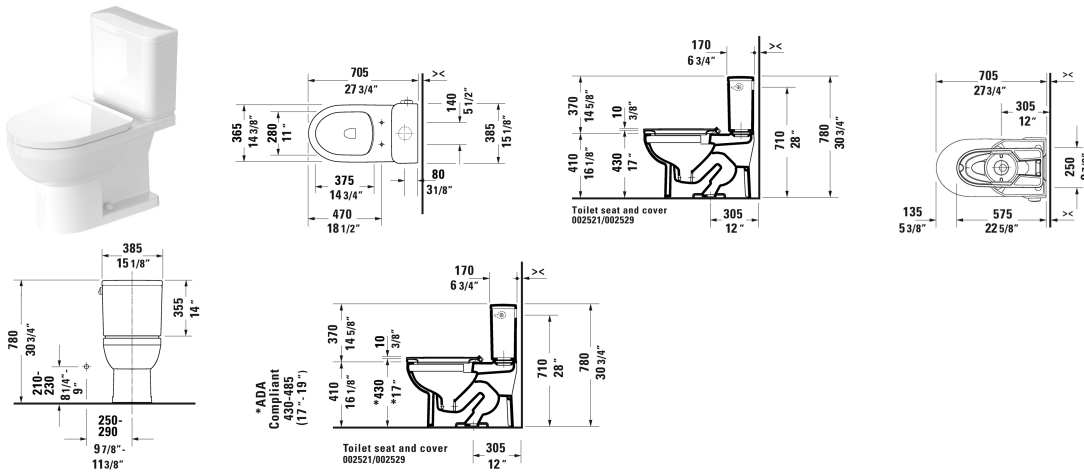

DuraStyle Basic Toilet kit # D4060400

< 15 1/8" Inch >

Toilet kit	Dimension	Weight	Order number
Toilet bowl & Tank			
Colors			
00 White			
Variant			
	15 1/8" x 27 3/4" Inch	99.5 lb	D4060400
Suitable products			
Two-Piece toilet Duravit Rimless® (without tank), syphonic, 12" rough-in, vertical outlet, 14 3/8" x 27 3/4" Inch	14 3/8" x 27 3/4" Inch		218801
Tank for bottom left supply, 1.28 gpf, 15 1/8" x 6 3/4" Inch	15 1/8" x 6 3/4" Inch		094150

All drawings contain the necessary measurements which are subject to standard tolerances. They are stated in inch & mm and are non-binding. Exact measurements, in particular for customized installation scenarios, can only be taken from the finished ceramic piece.