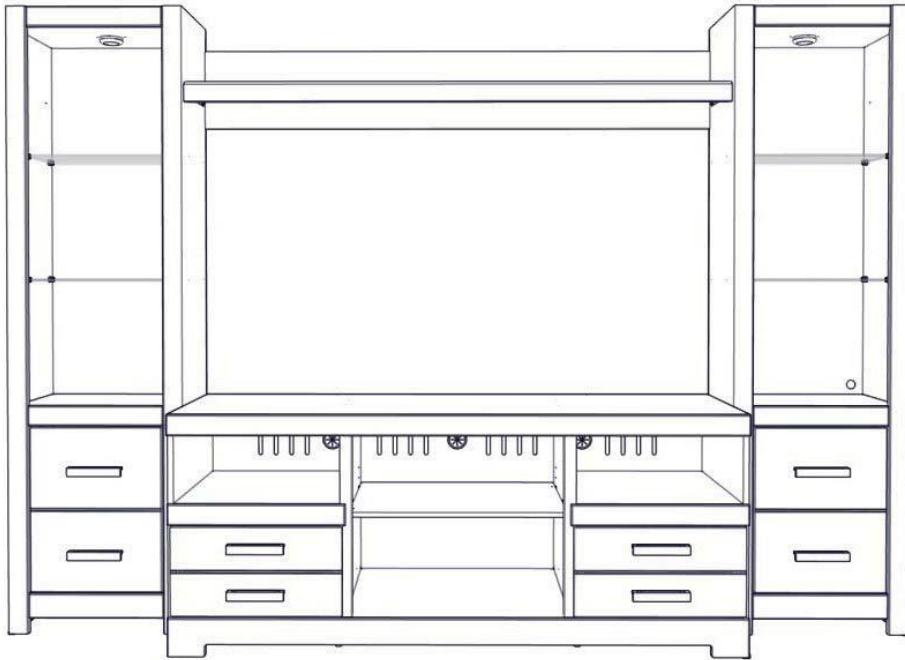

Assembly Instructions

Hardware Components

This bag contains small parts that present a choking hazard for children under 3 years of age. These parts are for adult assembly only and should be permanently affixed to the furniture. Any unused parts should be discarded properly.

X4

X2
8 x 5/8"
Pan Head

Step 1

Step 2

Step 3

Step 4

Step 5