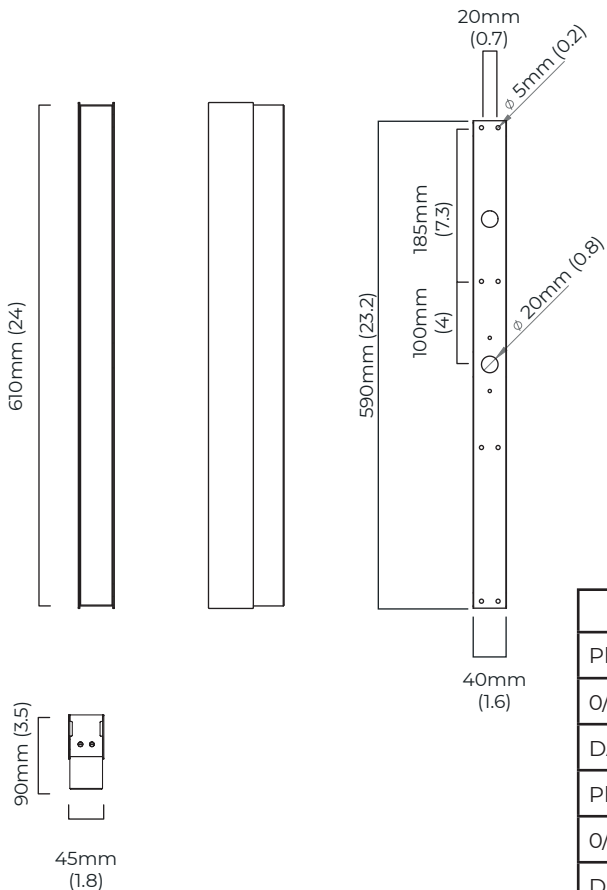

### WEIGHT

4kg (8.8lbs)

### CERTIFICATION

also available in IP44 version, please contact sales@ctolighting.co.uk for more information

mounting plate dimensions

North America junction box cover

	Input Voltage	As Standard	On Request
Phase Cut (rotary dimmer)	230	✓	
0/1-10V	230		✓
DALi	230		✓
Phase Cut (rotary dimmer)	120	✓	
0/1-10V	120		✓
DALi	120	x	x