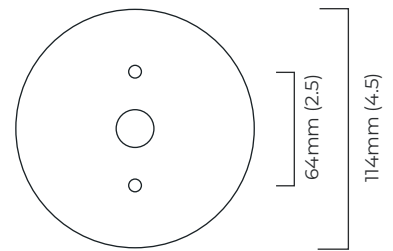

### CERTIFICATION

also available in IP44 version, please contact sales@ctolighting.co.uk for more information

mounting plate dimensions

North America junction box cover

	Input Voltage	As Standard	On Request
Phase Cut (rotary dimmer)	230	✓	
0/1-10V	230		✓
DALi	230		✓
Phase Cut (rotary dimmer)	120	✓	
0/1-10V	120		✓
DALi	120	x	x