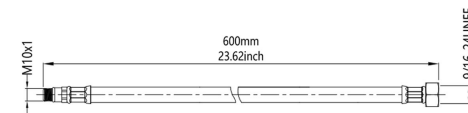

Dimension/Specification

hose

Sku No. 83009