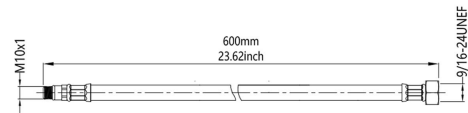

Dimension/Specification

hose

Sku No. 83009