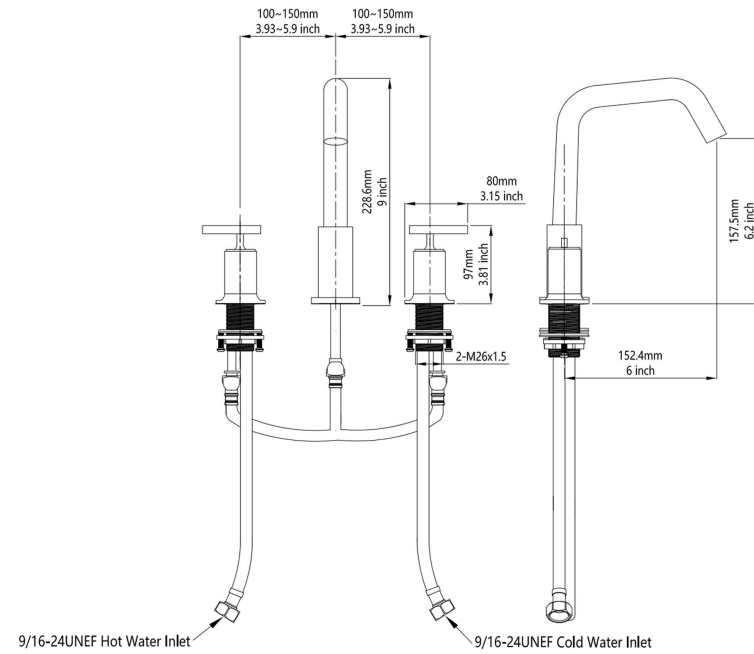

Dimension/Specification

hose

Sku No. 83009