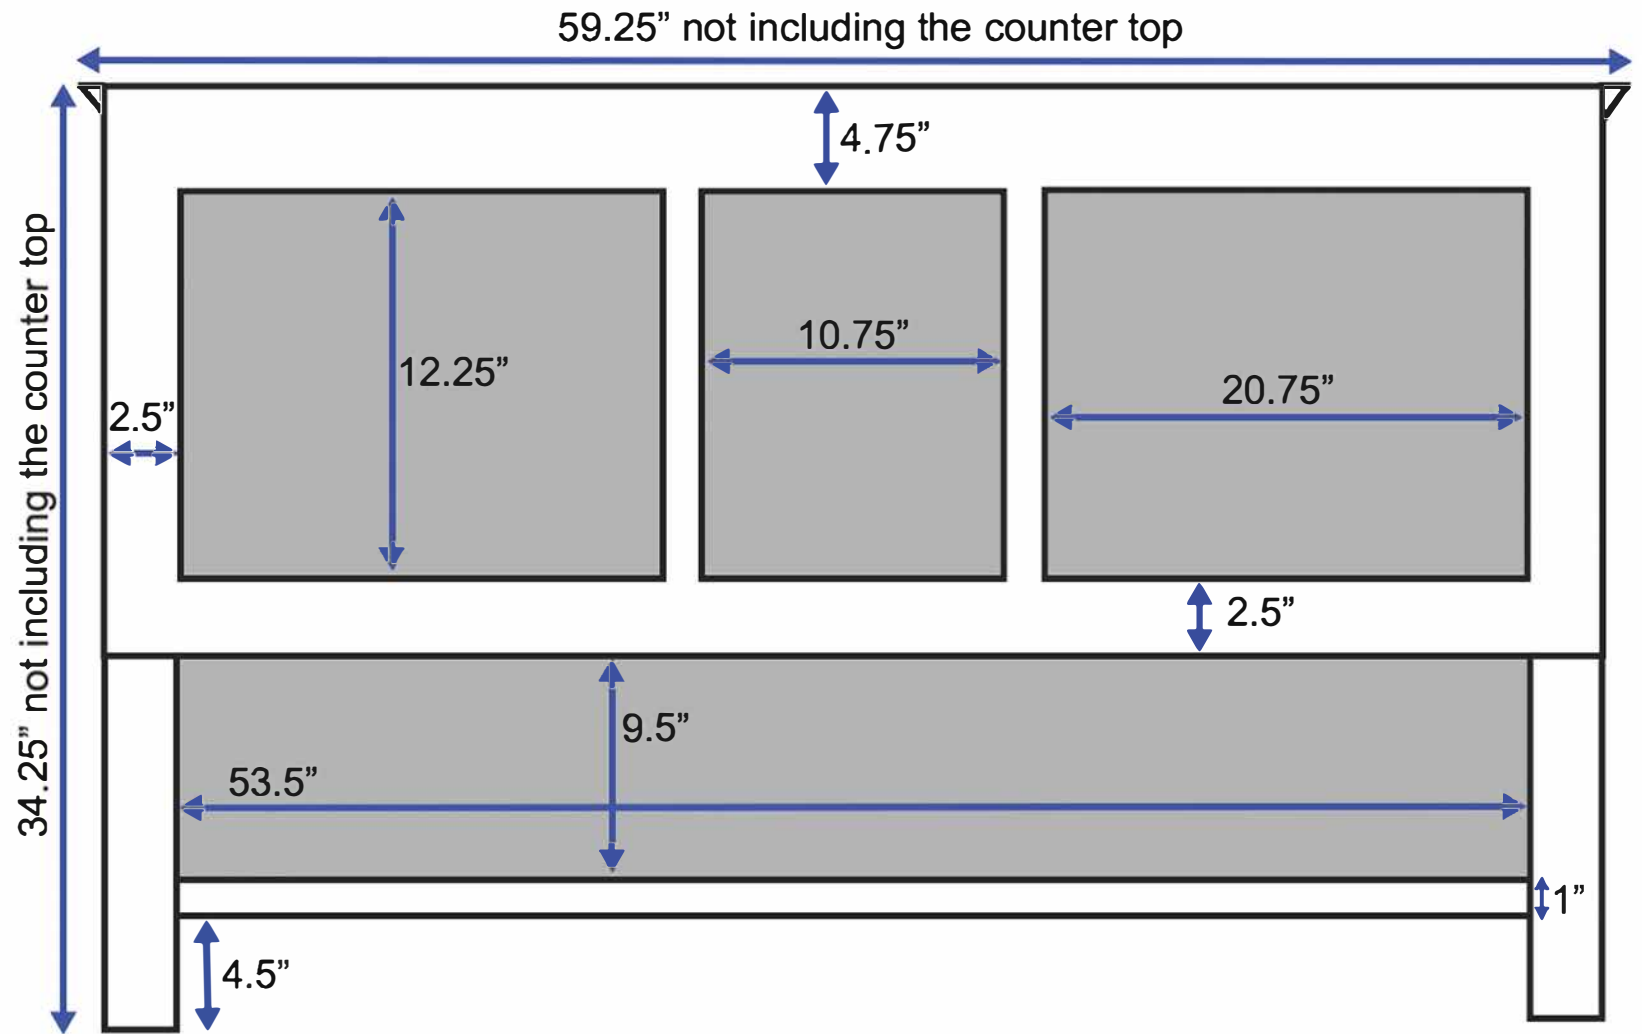

60-inch Double Vanity (Back View)

All measurements are approximate and rounded to the nearest quarter inch.
Please allow for a slight margin of error.