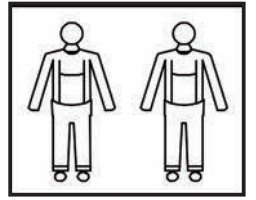

ASSEMBLY INSTRUCTION

A*1