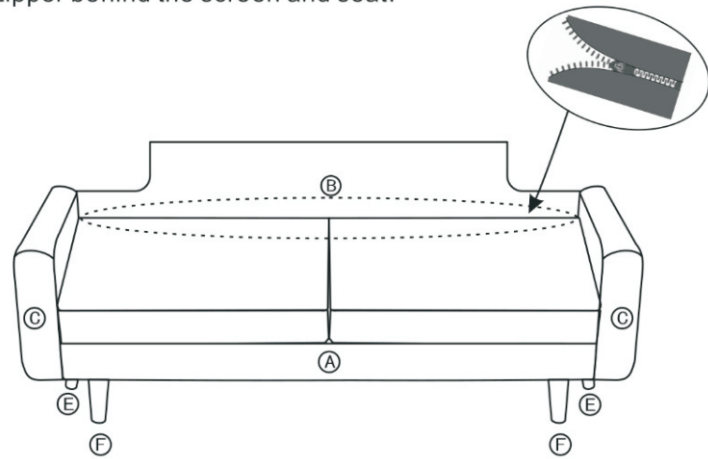

H*2
8*50mm

I*2
8*19mm

J*1
M5

STEP 1:

STEP 2:

Take out all the parts in the box, and exhaust the compressed screen package to make it naturally fluffy and pat the bag, the effect will be better if it is exposed to the sun.

STEP 7:

STEP 8:

Lift up the sofa, adjust it to the front, and pull the zipper behind the screen and seat.

STEP 9: