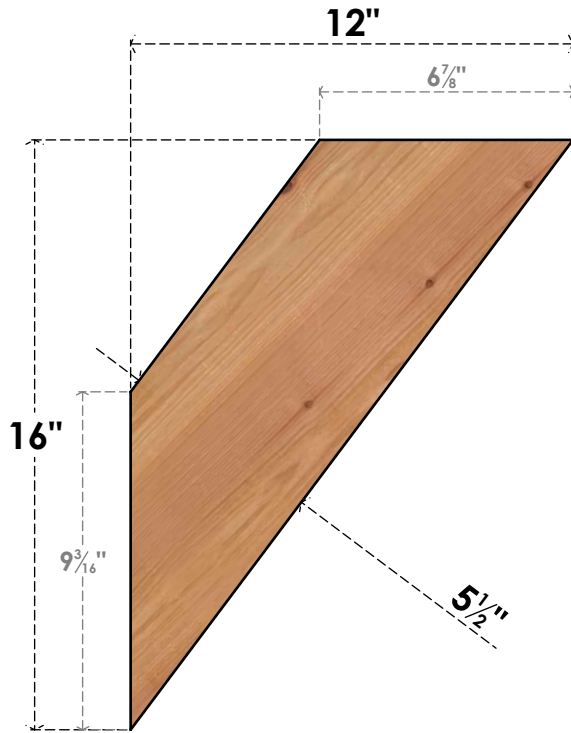

BRC06X12X16TRA00SWR

5 1/2"W X 12"D X 16"H TRADITIONAL SMOOTH BRACE, WESTERN RED CEDAR

SIDE

FRONT

EKENA MILLWORK
 2300 WEST MAIN ST.
 CLARKSVILLE, TX 75426
 TOLL FREE: 866-607-0453
 WWW.EKENAMILLWORK.COM

NOTES