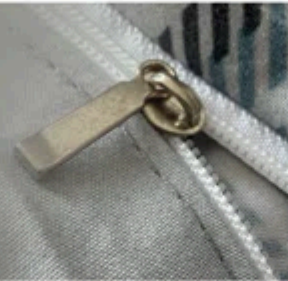

The Southshore Difference

✓ Southshore

✗ Typical Duvet Cover

Hidden Zipper Closure

- ✓ Clean, seamless look
- ✓ Quick and easy to use

Button or Open Closure

- ✗ Buttons can gap or come undone
- ✗ Slower to secure

Built-In Corner Loops

Keeps duvet securely attached and aligned.

No Duvet Secure Loops

Missing loops can cause bunching and sliding.

Oversized Duvet Cover

Designed for fuller coverage and a better fit.

Limited Coverage

Standard comforters may not fully cover the bed.

Our King/Cal King oversized duvet cover is 108 inches wide x 98 inches long

Standard King Size is 102 inches wide x 86 inches long