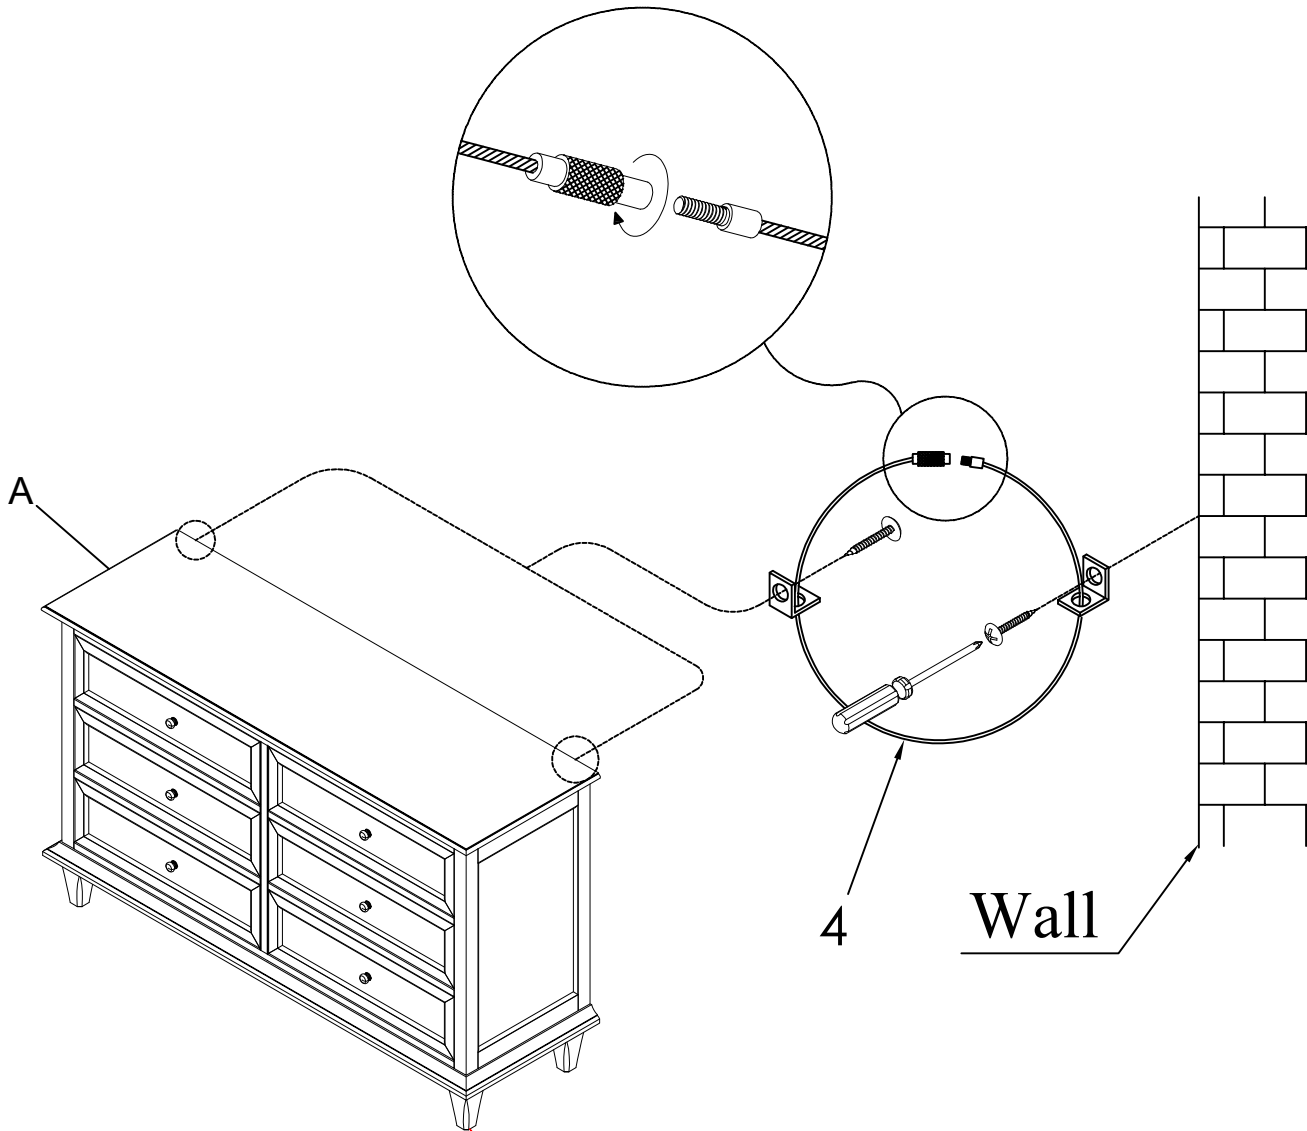

Align Legs (B) to the Chest (A), then secure by using Bolts (1) with Washers (2,3), tighten with allen key(5).

Align Center Legs (C) to the Chest (A).

#1	x16
ø1/4x13/16"	

#2	x16
ø1/4	

#3	x16
ø1/4	

#5	x1
M4	

ASSEMBLY INSTRUCTIONS

STEP-2

Use the anti-tip hardware kit (4) to secure the cabinet to the wall. The installation method for the hardware is included in the anti-tip hardware package.

Leveler

#4	x2

#6	x1
Not available	