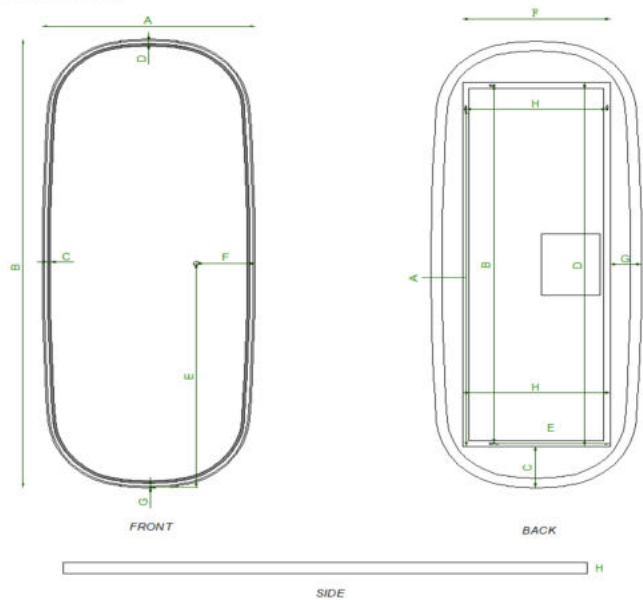

26" x 63" LED Vanity Mirror

ICON 25.59 63

b -IVANEES

FEATURES

- Integrated touch sensor control with memory
- Energy efficient LED lighting 3000-6000K
- CRI 90+
- Integrated Defogger

CONSTRUCTION

- Quality polished edge mirror
- Single phase wire installation, silver backed, copper free
- Construction for surface mounting
- Includes installation hardware

TECHNICAL INFORMATION

| | |
|---------------|--------------|
| Size | 25.59"x63" |
| MPN | MR021 |
| SKU | IVA-JAS1019 |
| CCT | 3000 - 6000K |
| CRI | >90 |
| Lumens | 3420 LM |
| Input Voltage | 100-120VAC |
| LED/ Meter | 3.8 |
| Wattage | 86W |

502 SAMPLE NUMBER

info@ivanees.com

www.ivanees.com

DIMENSIONS

FRONT & SIDE

| A | B | C | D | E | F | G | H |
|---------|----|------|------|--------|--------|------|-------|
| 25 9/16 | 63 | 5/16 | 7/16 | 31 1/2 | 7 1/16 | 3/16 | 1 1/2 |

BACK

| A | B | C | D | E | F | G | H |
|---------|--------|-------|---------|----|----------|---------|----------|
| 47 7/16 | 30 3/8 | 5 3/4 | 51 3/16 | 14 | 17 11/16 | 3 13/16 | 16 15/16 |