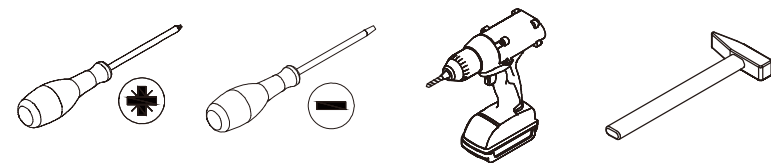

ASSEMBLY DIAGRAM

THKFBV098
Bathroom Vanity

PARTS LIST

PARTS LIST			
①  Qty: 1PC	②  Qty: 1PC	③  Qty: 1PC	④  Qty: 1PC
⑤  Qty: 1PC	⑥  Qty: 1PC	⑦  Qty: 1PC	⑧  Qty: 1PC
⑨  Qty: 1PC	⑩  Qty: 2PCS	⑪  Qty: 2PCS	⑫  Qty: 1PC
⑬  Qty: 1PC	⑭  Qty: 2PCS	⑮  Qty: 2PCS	⑯  Qty: 2PCS

⑰  Qty: 2PCS	⑱  Qty: 1PC	⑲  Qty: 1PC	
---	--	---	--

PARTS LIST

HARDWARE LIST						
 6x35mm	 15x10mm	 6x30mm	 3.5x12mm	 4x30mm		 4x35mm
A 37PCS	B 37PCS	C 24PCS	D 24PCS	E 8PCS	F 2PCS	G 15PCS

	 4x18mm				
H 6PCS	I 16PCS	J 4PCS	K 4PCS	L 8PCS	M 48PCS

CAUTION: Please confirm the parts list before installation

YOU MAY NEED (NOT SUPPLIED)

INSTALLATIONS

STEP1

HARDWARE LIST	
A  20PCS	

STEP2

HARDWARE LIST	
G  4PCS	
4x35mm	

x2