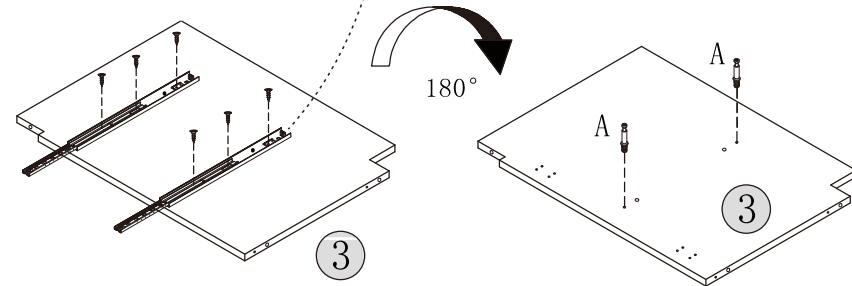

ASSEMBLY DIAGRAM

THKFBV098
Bathroom Vanity

PARTS LIST

PARTS LIST			
①  Qty: 1PC	②  Qty: 1PC	③  Qty: 1PC	④  Qty: 1PC
⑤  Qty: 1PC	⑥  Qty: 1PC	⑦  Qty: 1PC	⑧  Qty: 1PC
⑨  Qty: 1PC	⑩  Qty: 2PCS	⑪  Qty: 2PCS	⑫  Qty: 1PC
⑬  Qty: 1PC	⑭  Qty: 2PCS	⑮  Qty: 2PCS	⑯  Qty: 2PCS

⑰  Qty: 2PCS	⑱  Qty: 1PC	⑲  Qty: 1PC	
---	--	---	--

PARTS LIST

HARDWARE LIST						
 6x35mm	 15x10mm	 6x30mm	 3.5x12mm	 4x30mm		 4x35mm
A 37PCS	B 37PCS	C 24PCS	D 24PCS	E 8PCS	F 2PCS	G 15PCS

	 4x18mm				
H 6PCS	I 16PCS	J 4PCS	K 4PCS	L 8PCS	M 48PCS

CAUTION: Please confirm the parts list before installation

YOU MAY NEED (NOT SUPPLIED)

INSTALLATIONS

STEP1

HARDWARE LIST	
A  20PCS	

STEP2

HARDWARE LIST	
G  4PCS	
4x35mm	

x2

STEP3

HARDWARE LIST	
A  4PCS	
K  4PCS	
D  12PCS	

STEP4

HARDWARE LIST			
B	 2PCS		
C	 2PCS		

STEP6

HARDWARE LIST			
G	 3PCS 4x35mm		

STEP5

HARDWARE LIST			
B	 2PCS		
C	 2PCS		