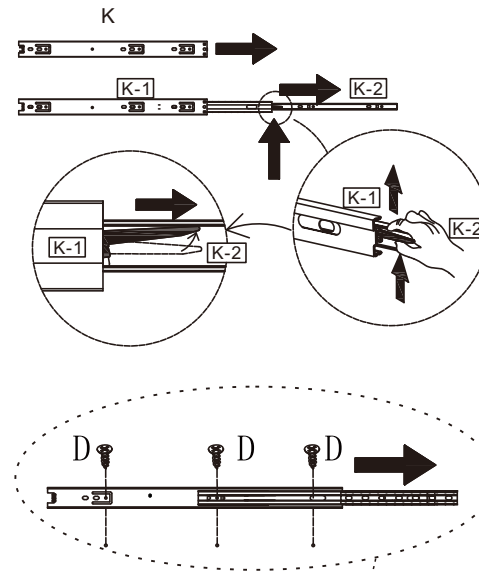

ASSEMBLY DIAGRAM

THKFBV098
Bathroom Vanity

PARTS LIST

PARTS LIST			
①  Qty: 1PC	②  Qty: 1PC	③  Qty: 1PC	④  Qty: 1PC
⑤  Qty: 1PC	⑥  Qty: 1PC	⑦  Qty: 1PC	⑧  Qty: 1PC
⑨  Qty: 1PC	⑩  Qty: 2PCS	⑪  Qty: 2PCS	⑫  Qty: 1PC
⑬  Qty: 1PC	⑭  Qty: 2PCS	⑮  Qty: 2PCS	⑯  Qty: 2PCS

⑰  Qty: 2PCS	⑱  Qty: 1PC	⑲  Qty: 1PC	
---	--	---	--

PARTS LIST

HARDWARE LIST						
 6x35mm	 15x10mm	 6x30mm	 3.5x12mm	 4x30mm		 4x35mm
A 37PCS	B 37PCS	C 24PCS	D 24PCS	E 8PCS	F 2PCS	G 15PCS

	 4x18mm				
H 6PCS	I 16PCS	J 4PCS	K 4PCS	L 8PCS	M 48PCS

CAUTION: Please confirm the parts list before installation

YOU MAY NEED (NOT SUPPLIED)

INSTALLATIONS

STEP1

HARDWARE LIST	
A  20PCS	

STEP2

HARDWARE LIST	
G  4PCS	
4x35mm	

x2

STEP3

HARDWARE LIST	
A  4PCS	
K  4PCS	
D  12PCS	

STEP4

HARDWARE LIST			
B	 2PCS		
C	 2PCS		

STEP6

HARDWARE LIST			
G	 3PCS 4x35mm		

STEP5

HARDWARE LIST			
B	 2PCS		
C	 2PCS		