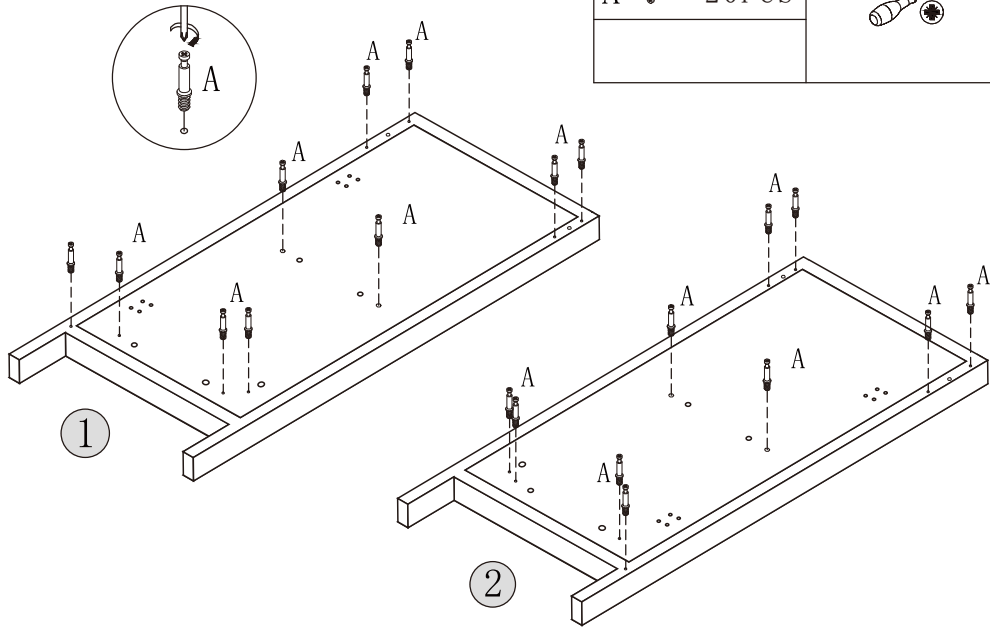

INSTALLATIONS

STEP1

HARDWARE LIST	
A 20PCS	

STEP2