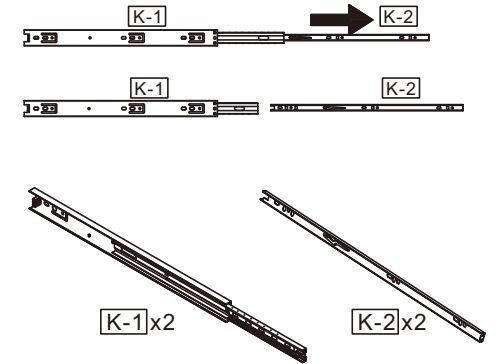

ASSEMBLY DIAGRAM

THKFBV098
Bathroom Vanity

PARTS LIST

PARTS LIST			
①  Qty: 1PC	②  Qty: 1PC	③  Qty: 1PC	④  Qty: 1PC
⑤  Qty: 1PC	⑥  Qty: 1PC	⑦  Qty: 1PC	⑧  Qty: 1PC
⑨  Qty: 1PC	⑩  Qty: 2PCS	⑪  Qty: 2PCS	⑫  Qty: 1PC
⑬  Qty: 1PC	⑭  Qty: 2PCS	⑮  Qty: 2PCS	⑯  Qty: 2PCS

⑰  Qty: 2PCS	⑱  Qty: 1PC	⑲  Qty: 1PC	
---	--	---	--

PARTS LIST

HARDWARE LIST						
 6x35mm	 15x10mm	 6x30mm	 3.5x12mm	 4x30mm		 4x35mm
A 37PCS	B 37PCS	C 24PCS	D 24PCS	E 8PCS	F 2PCS	G 15PCS

	 4x18mm				
H 6PCS	I 16PCS	J 4PCS	K 4PCS	L 8PCS	M 48PCS

CAUTION: Please confirm the parts list before installation

YOU MAY NEED (NOT SUPPLIED)

INSTALLATIONS

STEP1

HARDWARE LIST	
A  20PCS	

STEP2

HARDWARE LIST	
G  4PCS	
4x35mm	

x2

STEP3

HARDWARE LIST	
A  4PCS	
K  4PCS	
D  12PCS	

STEP4

HARDWARE LIST			
B	 2PCS		
C	 2PCS		

STEP6

HARDWARE LIST			
G	 3PCS 4x35mm		

STEP5

HARDWARE LIST			
B	 2PCS		
C	 2PCS		