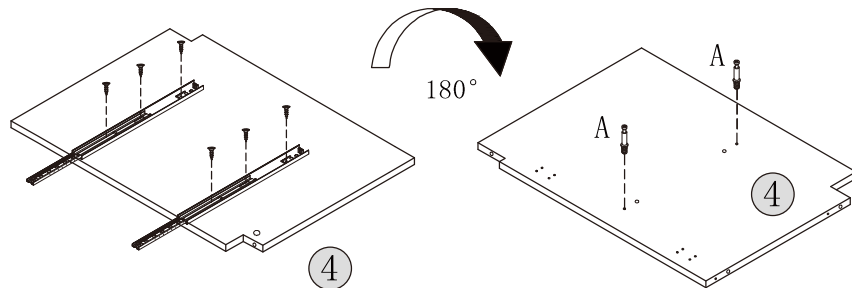

ASSEMBLY DIAGRAM

THKFBV098
Bathroom Vanity

PARTS LIST

PARTS LIST			
①  Qty: 1PC	②  Qty: 1PC	③  Qty: 1PC	④  Qty: 1PC
⑤  Qty: 1PC	⑥  Qty: 1PC	⑦  Qty: 1PC	⑧  Qty: 1PC
⑨  Qty: 1PC	⑩  Qty: 2PCS	⑪  Qty: 2PCS	⑫  Qty: 1PC
⑬  Qty: 1PC	⑭  Qty: 2PCS	⑮  Qty: 2PCS	⑯  Qty: 2PCS

⑰  Qty: 2PCS	⑱  Qty: 1PC	⑲  Qty: 1PC	
---	--	---	--

PARTS LIST

HARDWARE LIST						
 6x35mm	 15x10mm	 6x30mm	 3.5x12mm	 4x30mm		 4x35mm
A 37PCS	B 37PCS	C 24PCS	D 24PCS	E 8PCS	F 2PCS	G 15PCS

	 4x18mm				
H 6PCS	I 16PCS	J 4PCS	K 4PCS	L 8PCS	M 48PCS

CAUTION: Please confirm the parts list before installation

YOU MAY NEED (NOT SUPPLIED)

INSTALLATIONS

STEP1

HARDWARE LIST	
A  20PCS	

STEP2

HARDWARE LIST	
G  4PCS	
4x35mm	

x2

STEP3

HARDWARE LIST	
A  4PCS	
K  4PCS	
D  12PCS	

STEP4

HARDWARE LIST			
B	 2PCS		
C	 2PCS		

STEP6

HARDWARE LIST			
G	 3PCS 4x35mm		

STEP5

HARDWARE LIST			
B	 2PCS		
C	 2PCS		