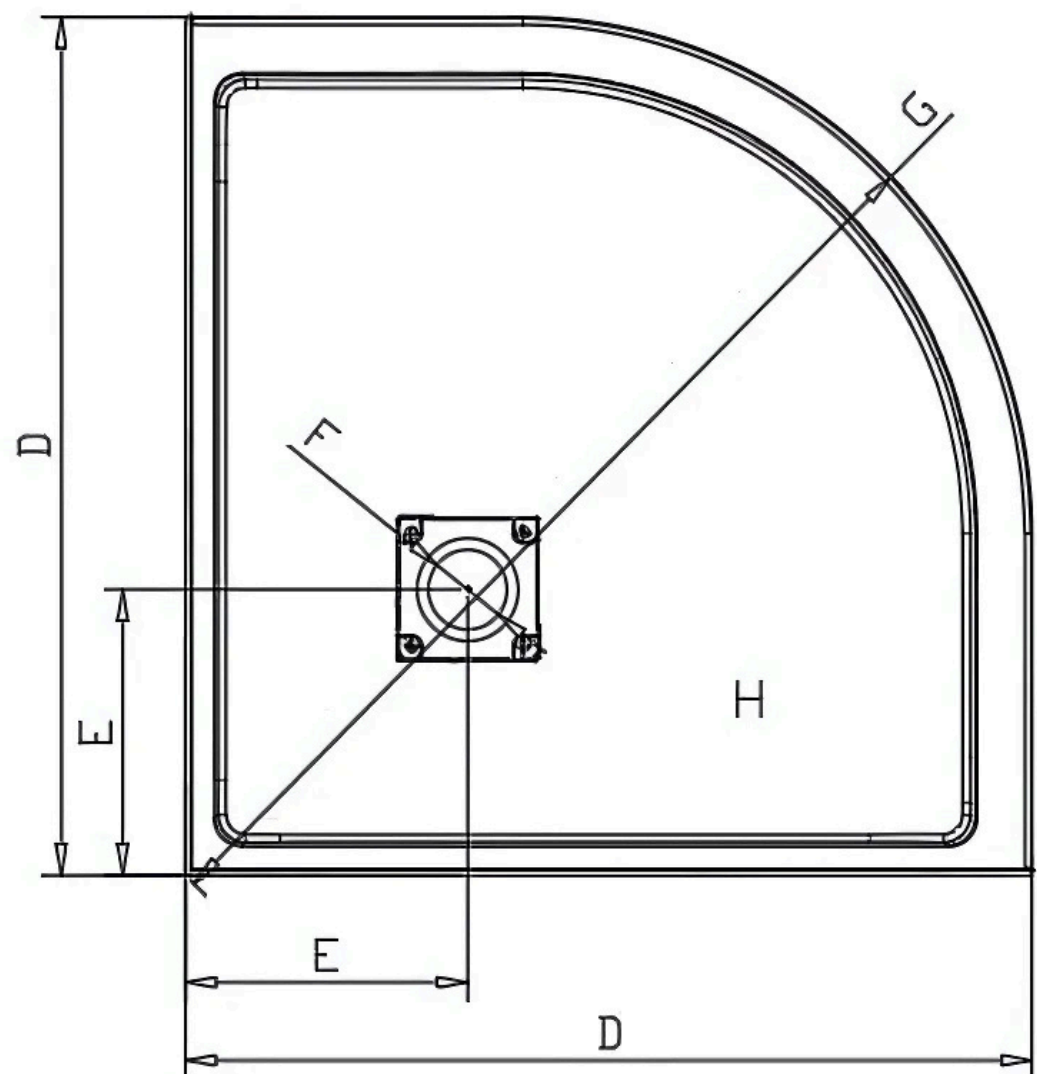

# Monaco Shower Kit Measurements

#	Measurements - base	36" Round	38" Round
A	Flange width	36"	38"
B	Shower base height (With flange)	4"	3"
C	Threshold height (Without flange)	3"	2"
D	Overall shower base width	36"	38"
E	Drain distance from the corner	12"	12"
F	Drain opening diameter	3-3/8"	3-3/8"
G	Base edge length (maximum)	42"	44-3/4"
H	Finished surface area	8.31 sq. ft	9.33 sq. ft.

# Monaco Shower Kit Measurements

#DK1100-BLK  
#DK1100-CHR

#	Measurements - unit	36" Round	38" Round
O	Shower width (wall track to wall track inside the shower)	34-5/8"	36-5/8"
U	Shower height	72-1/4"	72-1/4"
V	Fixed panel width	12-1/4"	14"
W	Door panel width	15-7/8"	15-7/8"
X	Door opening	20-1/2"	21-1/4"
Y	Distance between handle holes	21-1/4"	21-1/4"