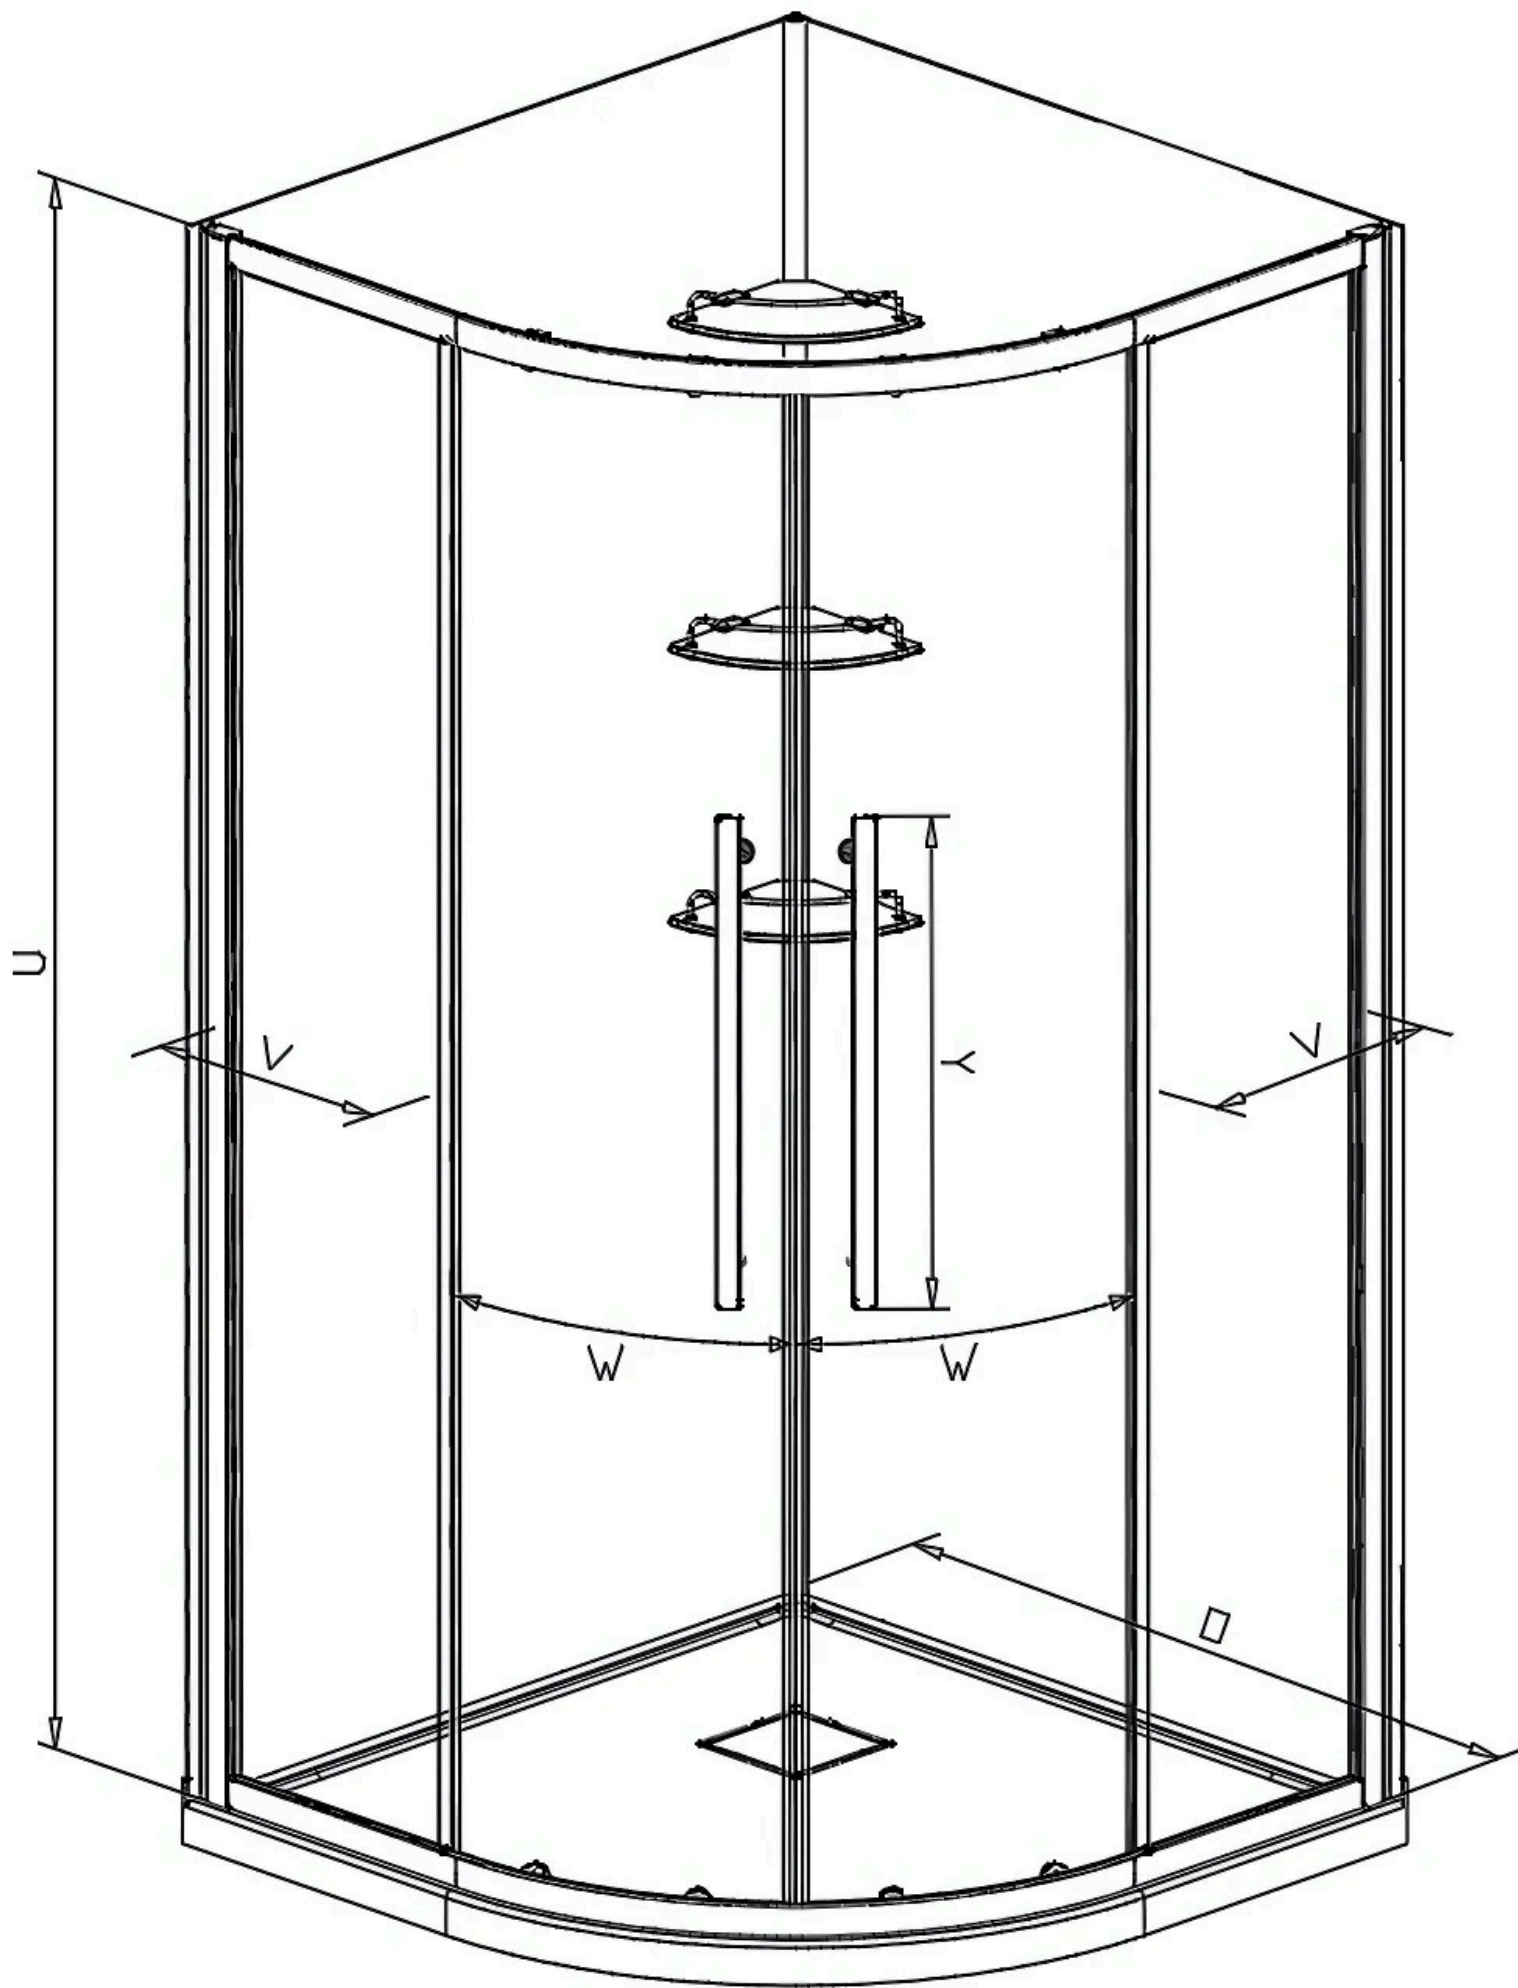

# Monaco Shower Kit Measurements

#	Measurements - base	36" Round	38" Round
A	Flange width	36"	38"
B	Shower base height (With flange)	4"	3"
C	Threshold height (Without flange)	3"	2"
D	Overall shower base width	36"	38"
E	Drain distance from the corner	12"	12"
F	Drain opening diameter	3-3/8"	3-3/8"
G	Base edge length (maximum)	42"	44-3/4"
H	Finished surface area	8.31 sq. ft	9.33 sq. ft.

# Monaco Shower Kit Measurements

#DK1100-BLK  
#DK1100-CHR

#	Measurements - unit	36" Round	38" Round
O	Shower width (wall track to wall track inside the shower)	34-5/8"	36-5/8"
U	Shower height	72-1/4"	72-1/4"
V	Fixed panel width	12-1/4"	14"
W	Door panel width	15-7/8"	15-7/8"
X	Door opening	20-1/2"	21-1/4"
Y	Distance between handle holes	21-1/4"	21-1/4"