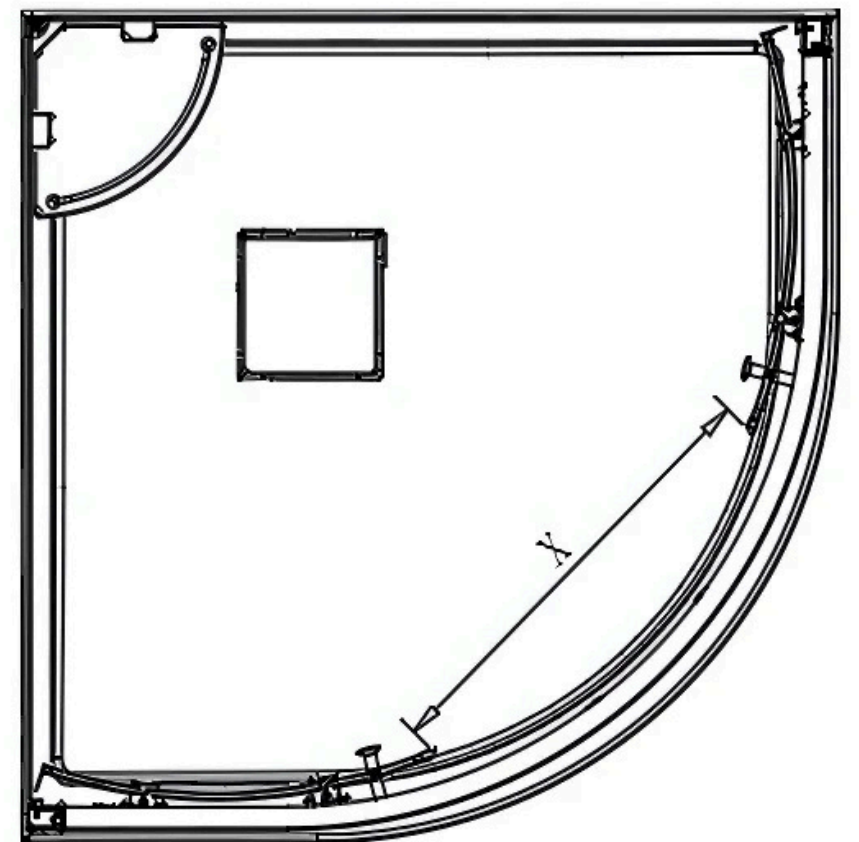

# Monaco Shower Kit Measurements

#	Measurements - base	36" Round	38" Round
A	Flange width	36"	38"
B	Shower base height (With flange)	4"	3"
C	Threshold height (Without flange)	3"	2"
D	Overall shower base width	36"	38"
E	Drain distance from the corner	12"	12"
F	Drain opening diameter	3-3/8"	3-3/8"
G	Base edge length (maximum)	42"	44-3/4"
H	Finished surface area	8.31 sq. ft	9.33 sq. ft.

# Monaco Shower Kit Measurements

#DK1100-BLK  
#DK1100-CHR

#	Measurements - unit	36" Round	38" Round
O	Shower width (wall track to wall track inside the shower)	34-5/8"	36-5/8"
U	Shower height	72-1/4"	72-1/4"
V	Fixed panel width	12-1/4"	14"
W	Door panel width	15-7/8"	15-7/8"
X	Door opening	20-1/2"	21-1/4"
Y	Distance between handle holes	21-1/4"	21-1/4"