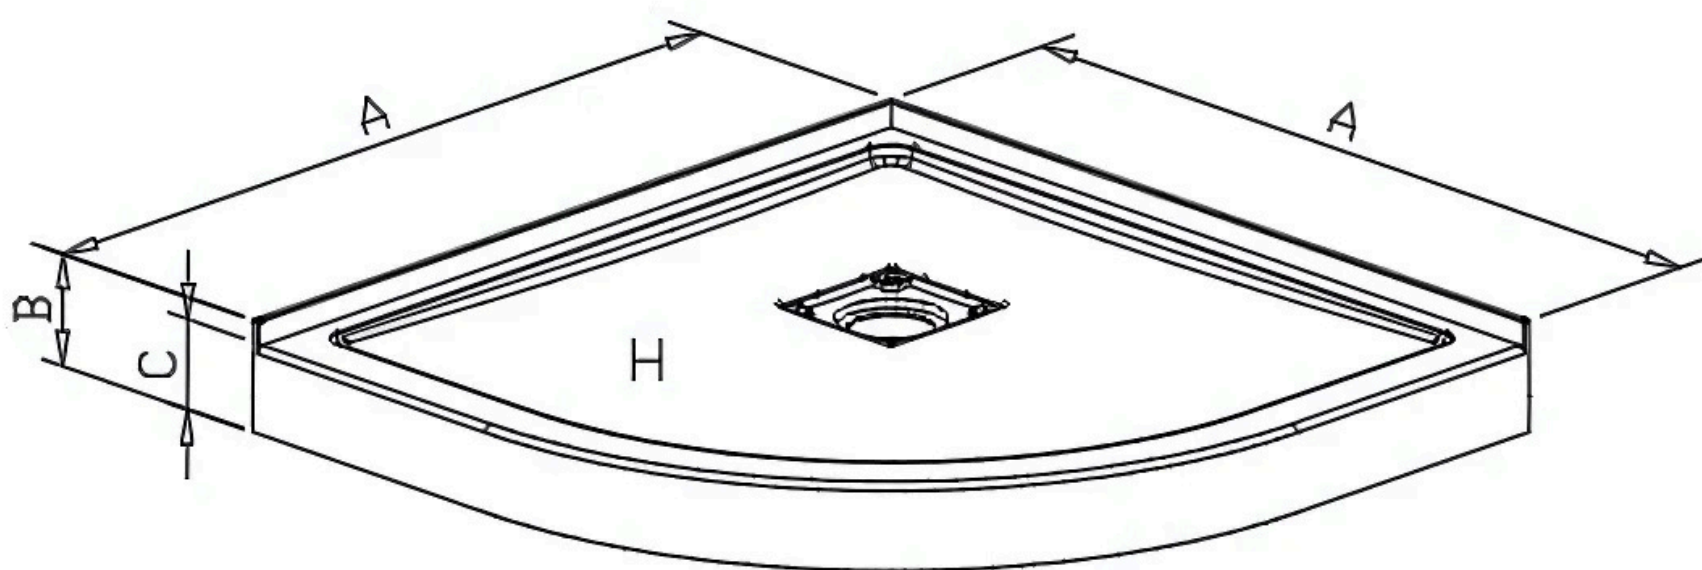

# Monaco Shower Kit Measurements

#	Measurements - base	36" Round	38" Round
A	Flange width	36"	38"
B	Shower base height (With flange)	4"	3"
C	Threshold height (Without flange)	3"	2"
D	Overall shower base width	36"	38"
E	Drain distance from the corner	12"	12"
F	Drain opening diameter	3-3/8"	3-3/8"
G	Base edge length (maximum)	42"	44-3/4"
H	Finished surface area	8.31 sq. ft	9.33 sq. ft.

# Monaco Shower Kit Measurements

#DK1100-BLK  
#DK1100-CHR

#	Measurements - unit	36" Round	38" Round
O	Shower width (wall track to wall track inside the shower)	34-5/8"	36-5/8"
U	Shower height	72-1/4"	72-1/4"
V	Fixed panel width	12-1/4"	14"
W	Door panel width	15-7/8"	15-7/8"
X	Door opening	20-1/2"	21-1/4"
Y	Distance between handle holes	21-1/4"	21-1/4"