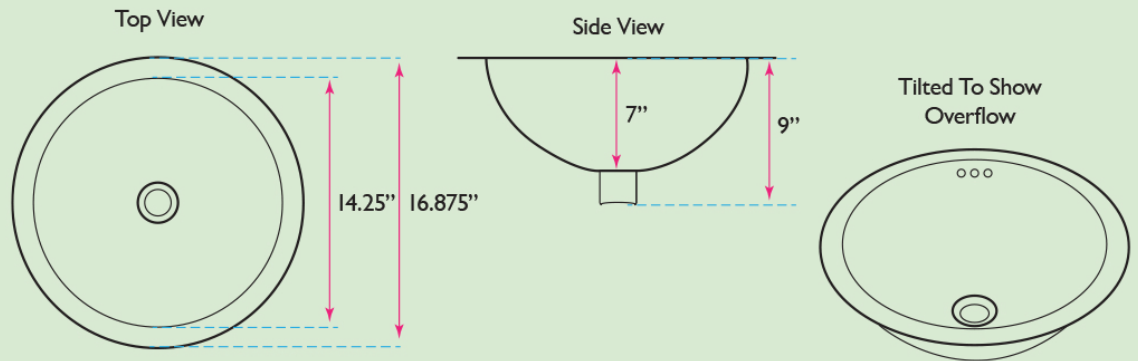

# Brightwork Collection

Hand Hammered Stainless Steel Round Undermount Bathroom Sink With Overflow

# Nantucket

S I N K S

www.NantucketSinksUSA.com  
info@nantucketsinksusa.com

SPECS

OVERALL DIMENSIONS	INTERIOR BOWL	EXTERIOR HEIGHT	INTERIOR BOWL DEPTH	DRAIN OPENING
16.875" Diameter	14.25" Diameter	9"	7"	1.5" Opening

## FEATURES:

- Premium stainless steel bathroom sink
- Hand hammered, individual variations will exist
- With overflow
- 18 Gauge
- Interior damp
- Limited manufacturer's warranty
- Special care & maintenance required
- Nominal dimensions - actual may vary up to .25"
- Professional installation recommended
- Fits 21" cabinet base minimum