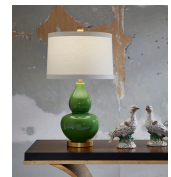

## 385829 • Terns (Pr)

9.5h x 6.5w x 3.75d

Ceramic

Hand Painted

*The charming pair of terns is crafted from ceramic with hand painted detailing bringing to life these coastal birds.  
Designed by Bill Cain.*