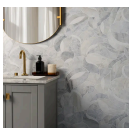

PRODUCT GALLERY