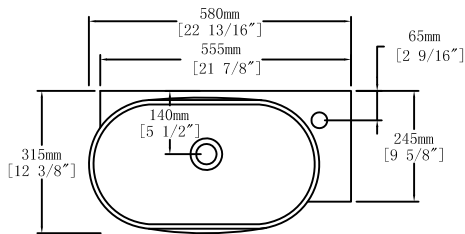

Dimensions

Top View