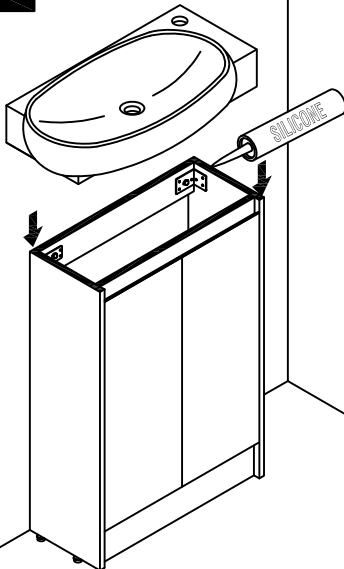

Step 6

Notes:
The installation position can
be selected according to
the required height.

Step 7

Finished