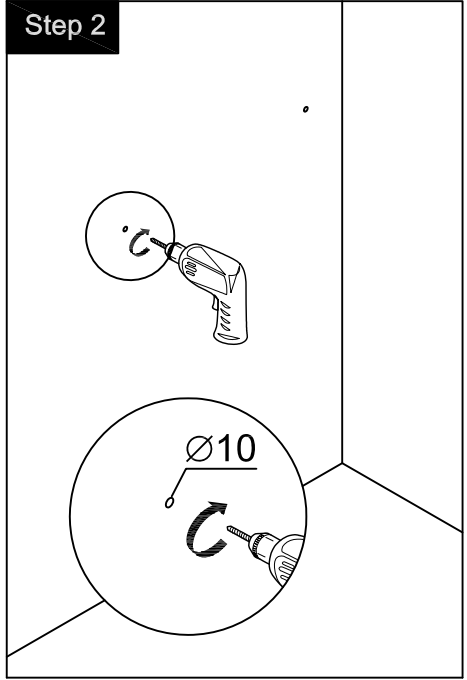

Hardware

NO.	Draw	QTY
A		2
B		2
C		2
D		4
E		4

Recommended tools

Dimensions

Step 1

Step 2

Step 3

Step 4

Depth Distance

Release the screw, adjust the distance between the door & vanity and tighten the fastening screw.

Height Distance

Release the base screw, adjust the height of the door, and then tighten the screw.