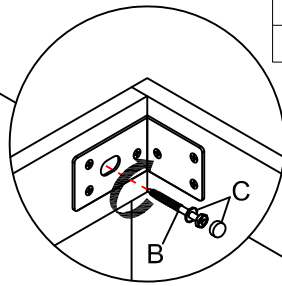

Hardware

NO.	Draw	QTY
A		2
B		2
C		2
D		4
E		4

Recommended tools

Dimensions

Step 1

Step 2

Step 3

Step 4

Adjustable feet

x4

D

Step 5

x2

B

x2

C

Tool

Step 6

Notes:
The installation position can
be selected according to
the required height.

Step 7

Finished

Coverage Distance

Rotate screw to the right: Coverage distance decrease (-)
Rotate screw to the left: Coverage distance increase (+)

Depth Distance

Release the screw, adjust the distance between the door & vanity and tighten the fastening screw.

Height Distance

Release the base screw, adjust the height of the door, and then tighten the screw.