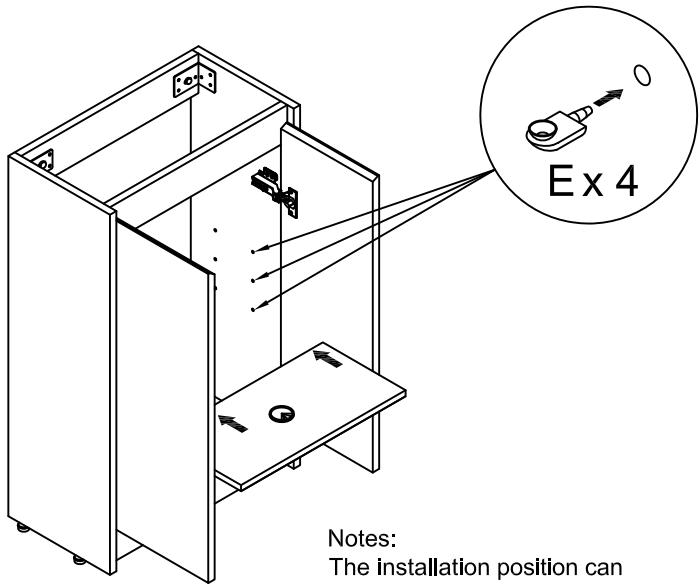

Adjustable feet

x4

D

Step 5

x2

B

x2

C

Tool

Step 6

Notes:
The installation position can
be selected according to
the required height.

Step 7

Finished

Coverage Distance

Rotate screw to the right: Coverage distance decrease (-)
Rotate screw to the left: Coverage distance increase (+)

Depth Distance

Release the screw, adjust the distance between the door & vanity and tighten the fastening screw.

Height Distance

Release the base screw, adjust the height of the door, and then tighten the screw.