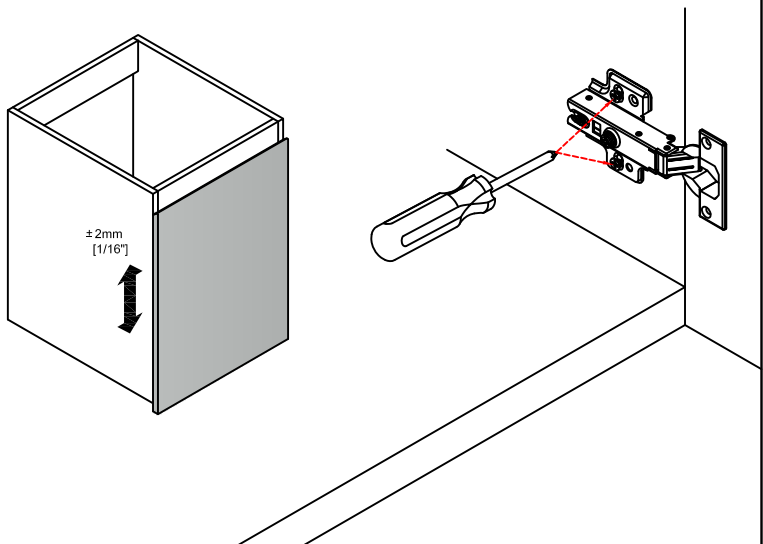

Tool

Step 6

Notes:
The installation position can
be selected according to
the required height.

Step 7

Finished

Coverage Distance

Rotate screw to the right: Coverage distance decrease (-)
Rotate screw to the left: Coverage distance increase (+)

Depth Distance

Release the screw, adjust the distance between the door & vanity and tighten the fastening screw.

Height Distance

Release the base screw, adjust the height of the door, and then tighten the screw.