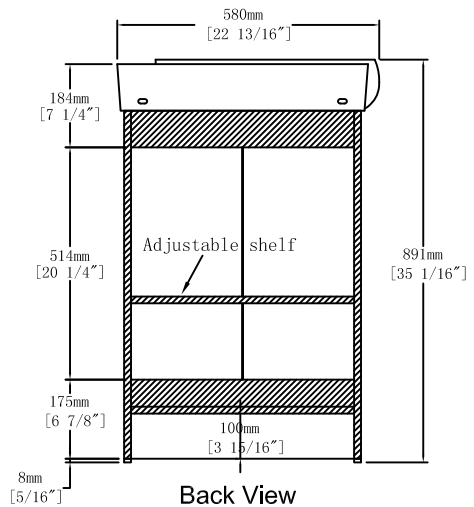

Back View

CARE CLEANING AND MAINTENANCE

1. Dust regularly with a soft , dry cloth.
2. Avoid the use of all chemicals household cleaners, abrasives, or cleaners that contain lemon, vinegar, or other acids that may damage the finish.
3. Excessive exposure to sunlight and extreme changes in temperature and moisture can damage wood furniture.
4. The sink is fragile, please pay attention to maintaining its appearance.
5. Do not place hot appliances, such as curling irons and hot hair dryers directly on the countertop. Wipe spills immediately.