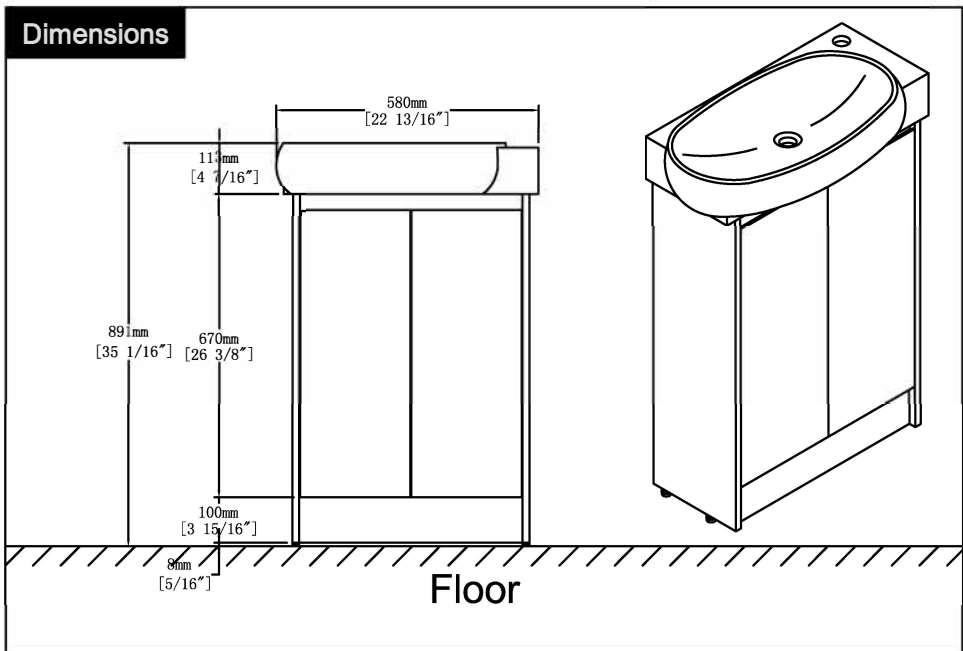

Hardware

NO.	Draw	QTY
A		2
B		2
C		2
D		4
E		4

Recommended tools

Dimensions

Step 1

Step 2

Step 3

Step 4

Adjustable feet

x4

D

Step 5

x2

B

x2

C

Depth Distance

Release the screw, adjust the distance between the door & vanity and tighten the fastening screw.

Height Distance

Release the base screw, adjust the height of the door, and then tighten the screw.