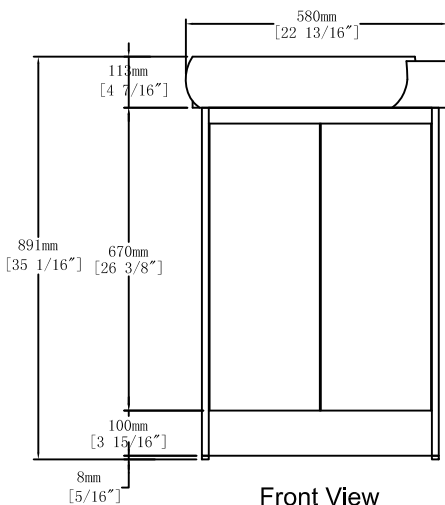

Dimensions

Front View

CARE CLEANING AND MAINTENANCE

1. Dust regularly with a soft , dry cloth.
2. Avoid the use of all chemicals household cleaners, abrasives, or cleaners that contain lemon, vinegar, or other acids that may damage the finish.
3. Excessive exposure to sunlight and extreme changes in temperature and moisture can damage wood furniture.
4. The sink is fragile, please pay attention to maintaining its appearance.
5. Do not place hot appliances, such as curling irons and hot hair dryers directly on the countertop. Wipe spills immediately.