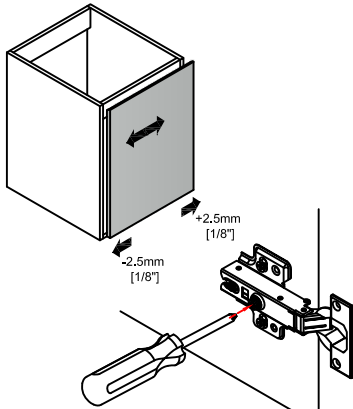

Tool

Step 6

Notes:
The installation position can
be selected according to
the required height.

Step 7

Finished

Coverage Distance

Rotate screw to the right: Coverage distance decrease (-)
Rotate screw to the left: Coverage distance increase (+)

Depth Distance

Release the screw, adjust the distance between the door & vanity and tighten the fastening screw.

Height Distance

Release the base screw, adjust the height of the door, and then tighten the screw.