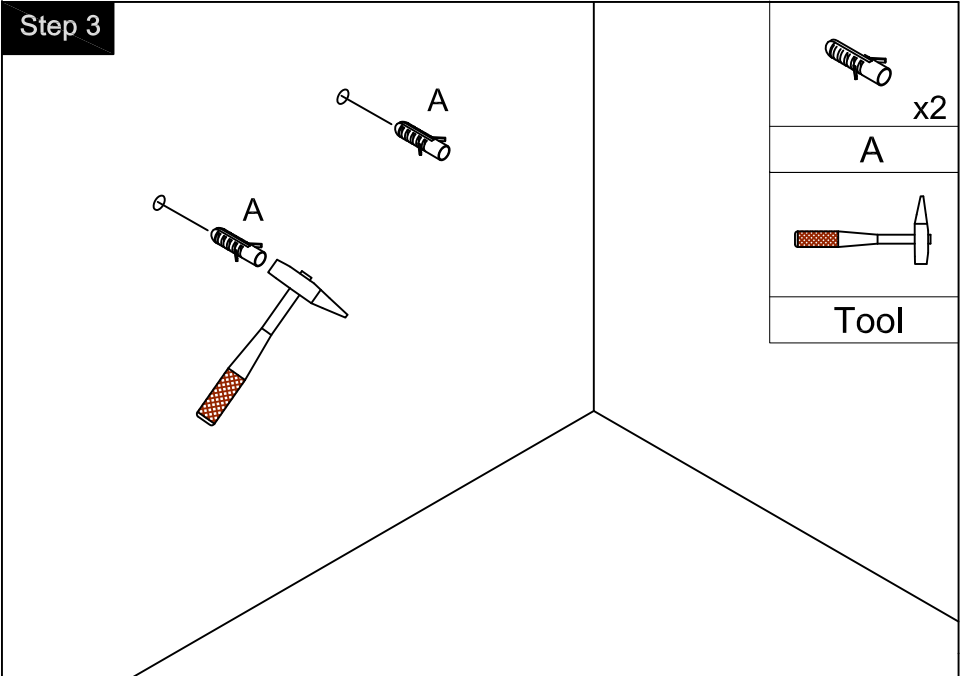

Hardware

NO.	Draw	QTY
A		2
B		2
C		2
D		4
E		4

Recommended tools

Dimensions

Step 1

Step 2

Step 3

Step 4

Adjustable feet

x4

D

Step 5

x2

B

x2

C

Depth Distance

Release the screw, adjust the distance between the door & vanity and tighten the fastening screw.

Height Distance

Release the base screw, adjust the height of the door, and then tighten the screw.