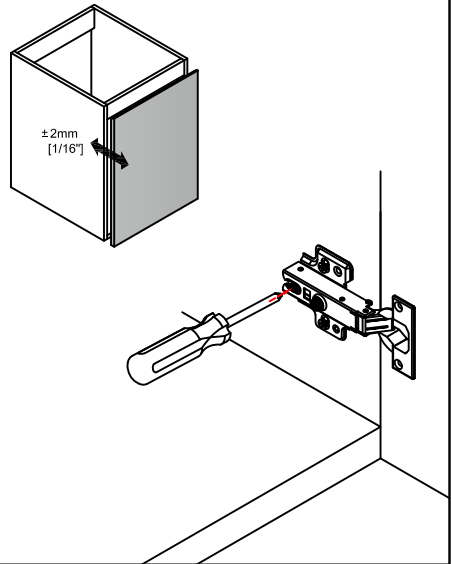

Tool

Step 6

Notes:
The installation position can
be selected according to
the required height.

Step 7

Finished

Coverage Distance

Rotate screw to the right: Coverage distance decrease (-)
Rotate screw to the left: Coverage distance increase (+)

Depth Distance

Release the screw, adjust the distance between the door & vanity and tighten the fastening screw.

Height Distance

Release the base screw, adjust the height of the door, and then tighten the screw.