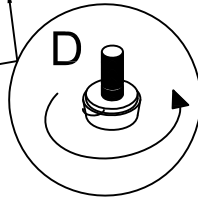

Hardware

NO.	Draw	QTY
A		2
B		2
C		2
D		4
E		4

Recommended tools

Dimensions

Step 1

Step 2

Step 3

Step 4

Depth Distance

Release the screw, adjust the distance between the door & vanity and tighten the fastening screw.

Height Distance

Release the base screw, adjust the height of the door, and then tighten the screw.