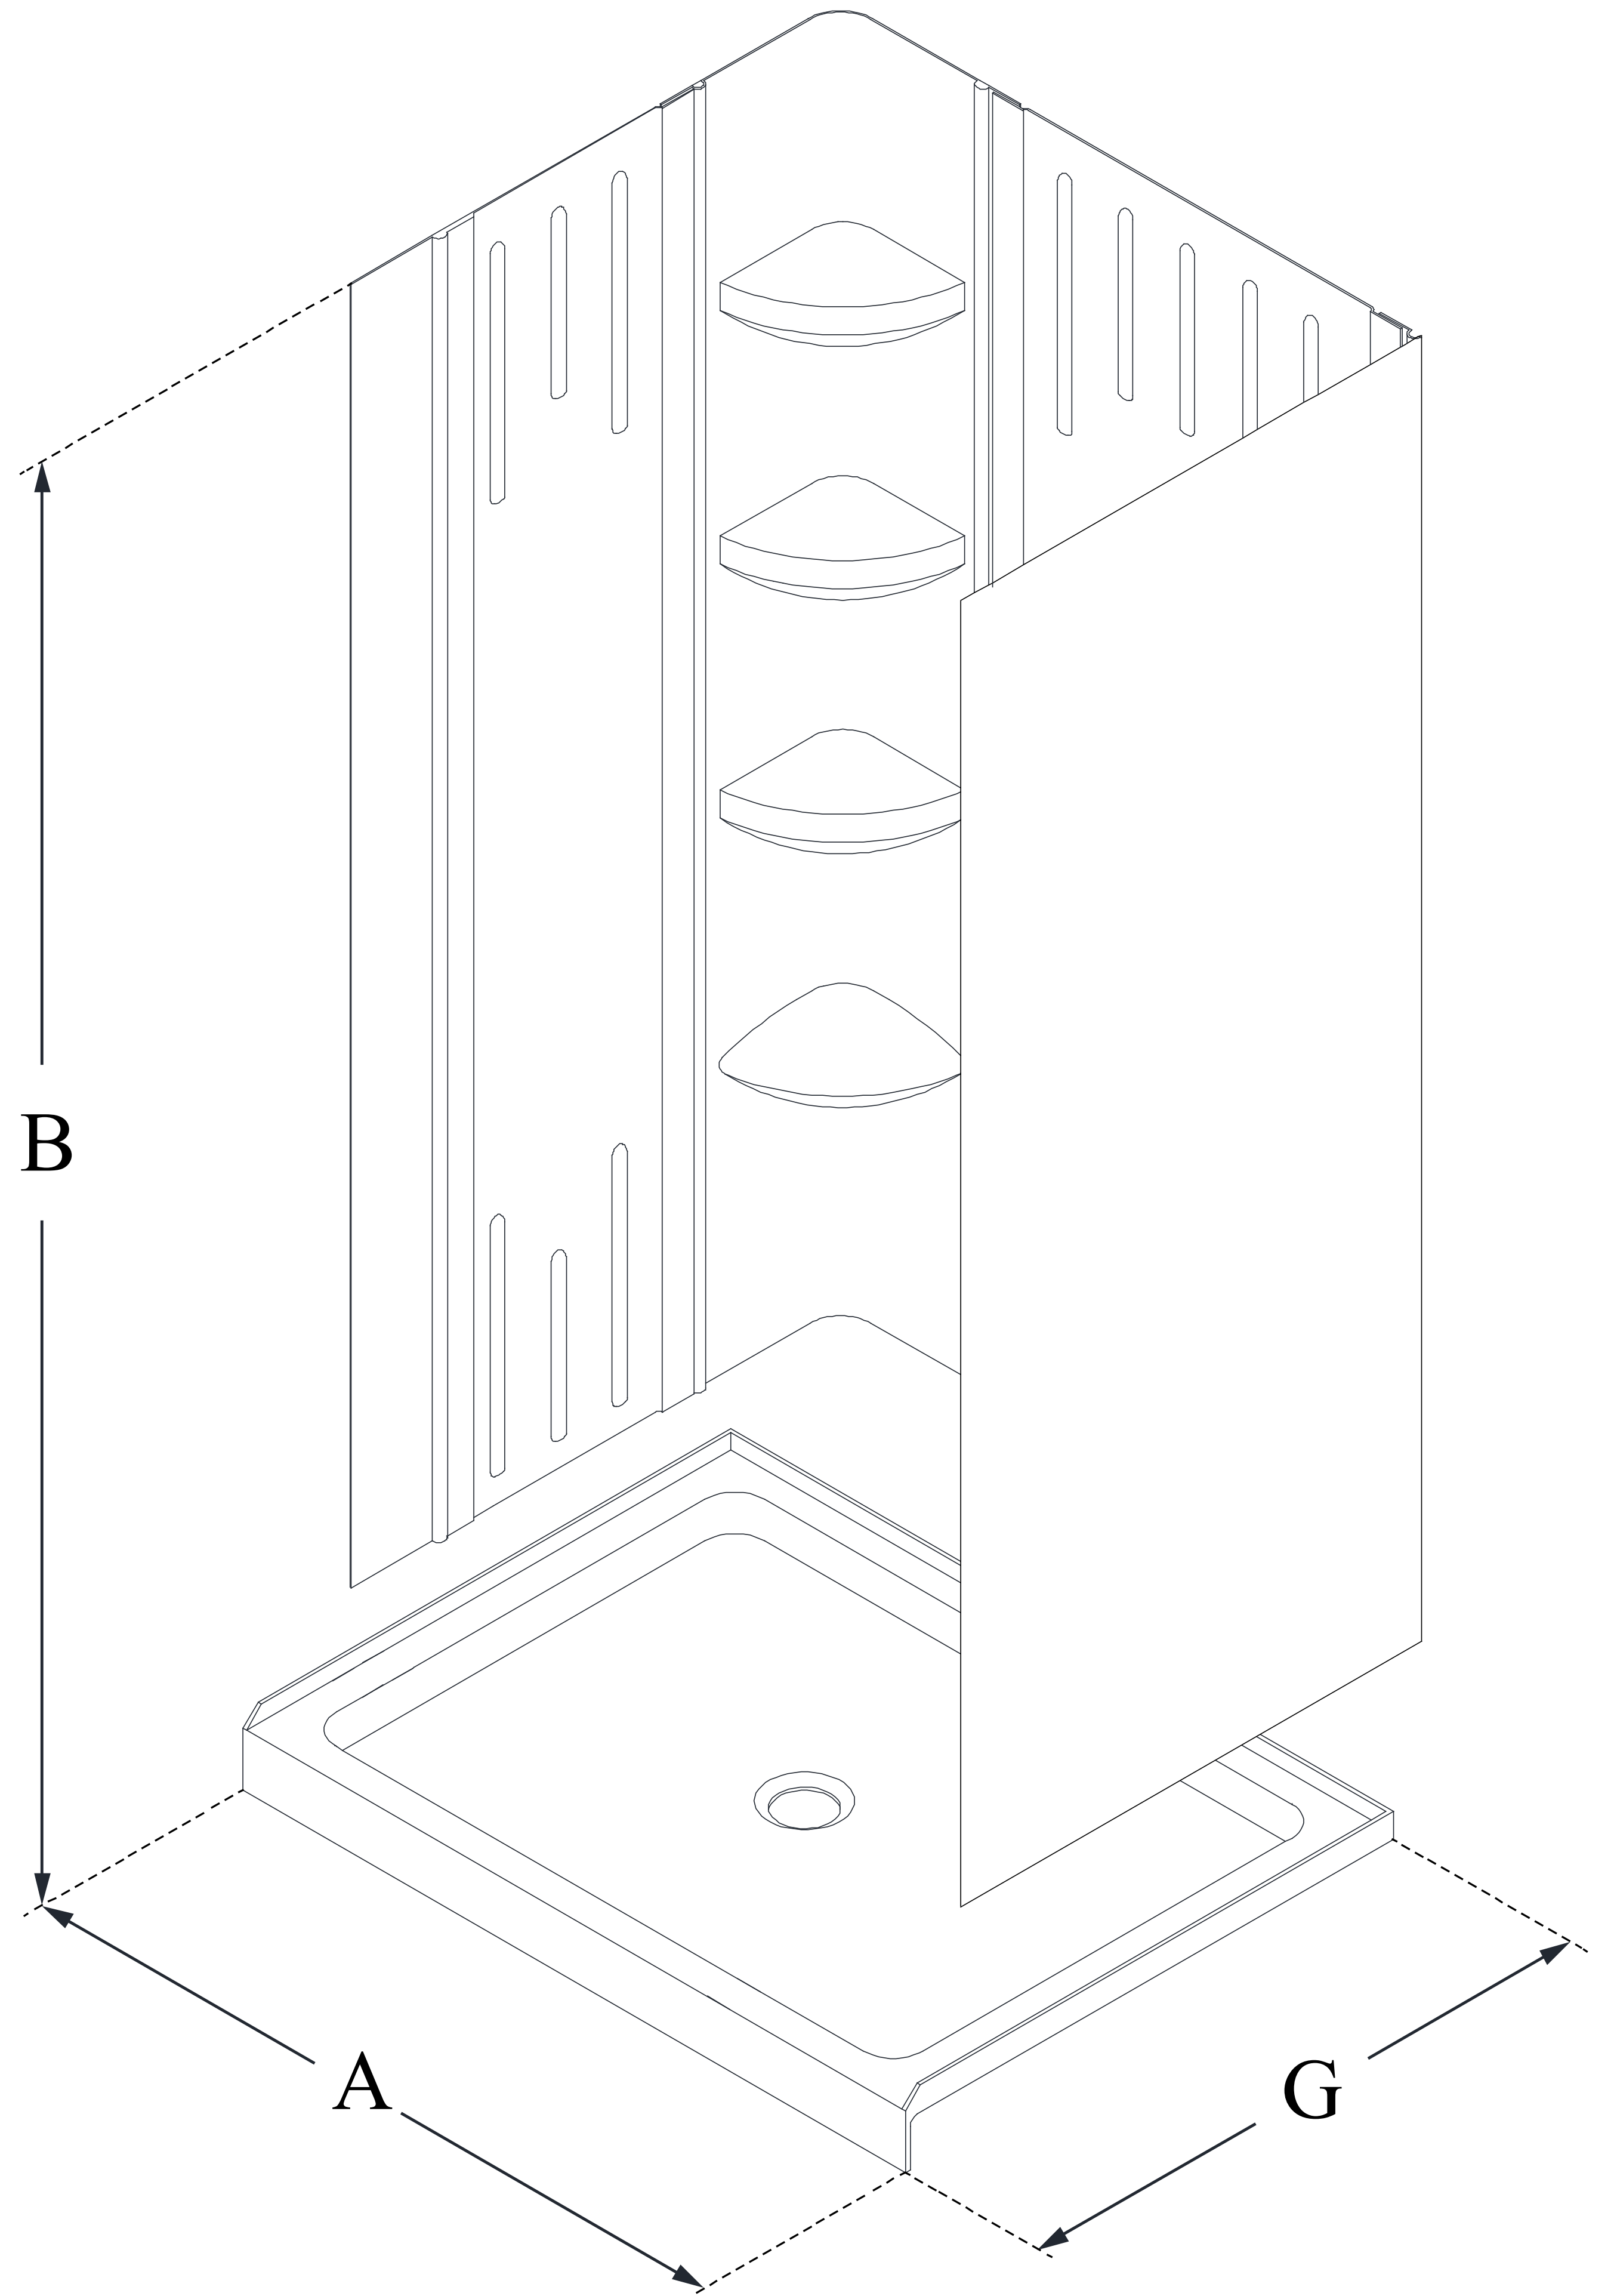

DL-6147

QWALL-3

DreamLine 34 in. D x 60 in. W x 75 5/8 in. H SlimLine Single Threshold Shower Base and QWALL-3 Acrylic Backwall Kit

KIT CONTENTS:

- SHOWER BASE
- QWALL BACKWALLS

CONFIGURATION DIMENSIONS:

A: 60"
KIT WIDTH

B: 75 5/8"
KIT HEIGHT

G: 34"
KIT DEPTH

AVAILABLE DRAIN LOCATIONS:

- CENTER
- LEFT
- RIGHT

For precise drain location, please refer to the included base technical drawing

DreamLine reserves the right to update or modify the hardware or materials pictured without prior notice for the purpose of product improvement and customer satisfaction.