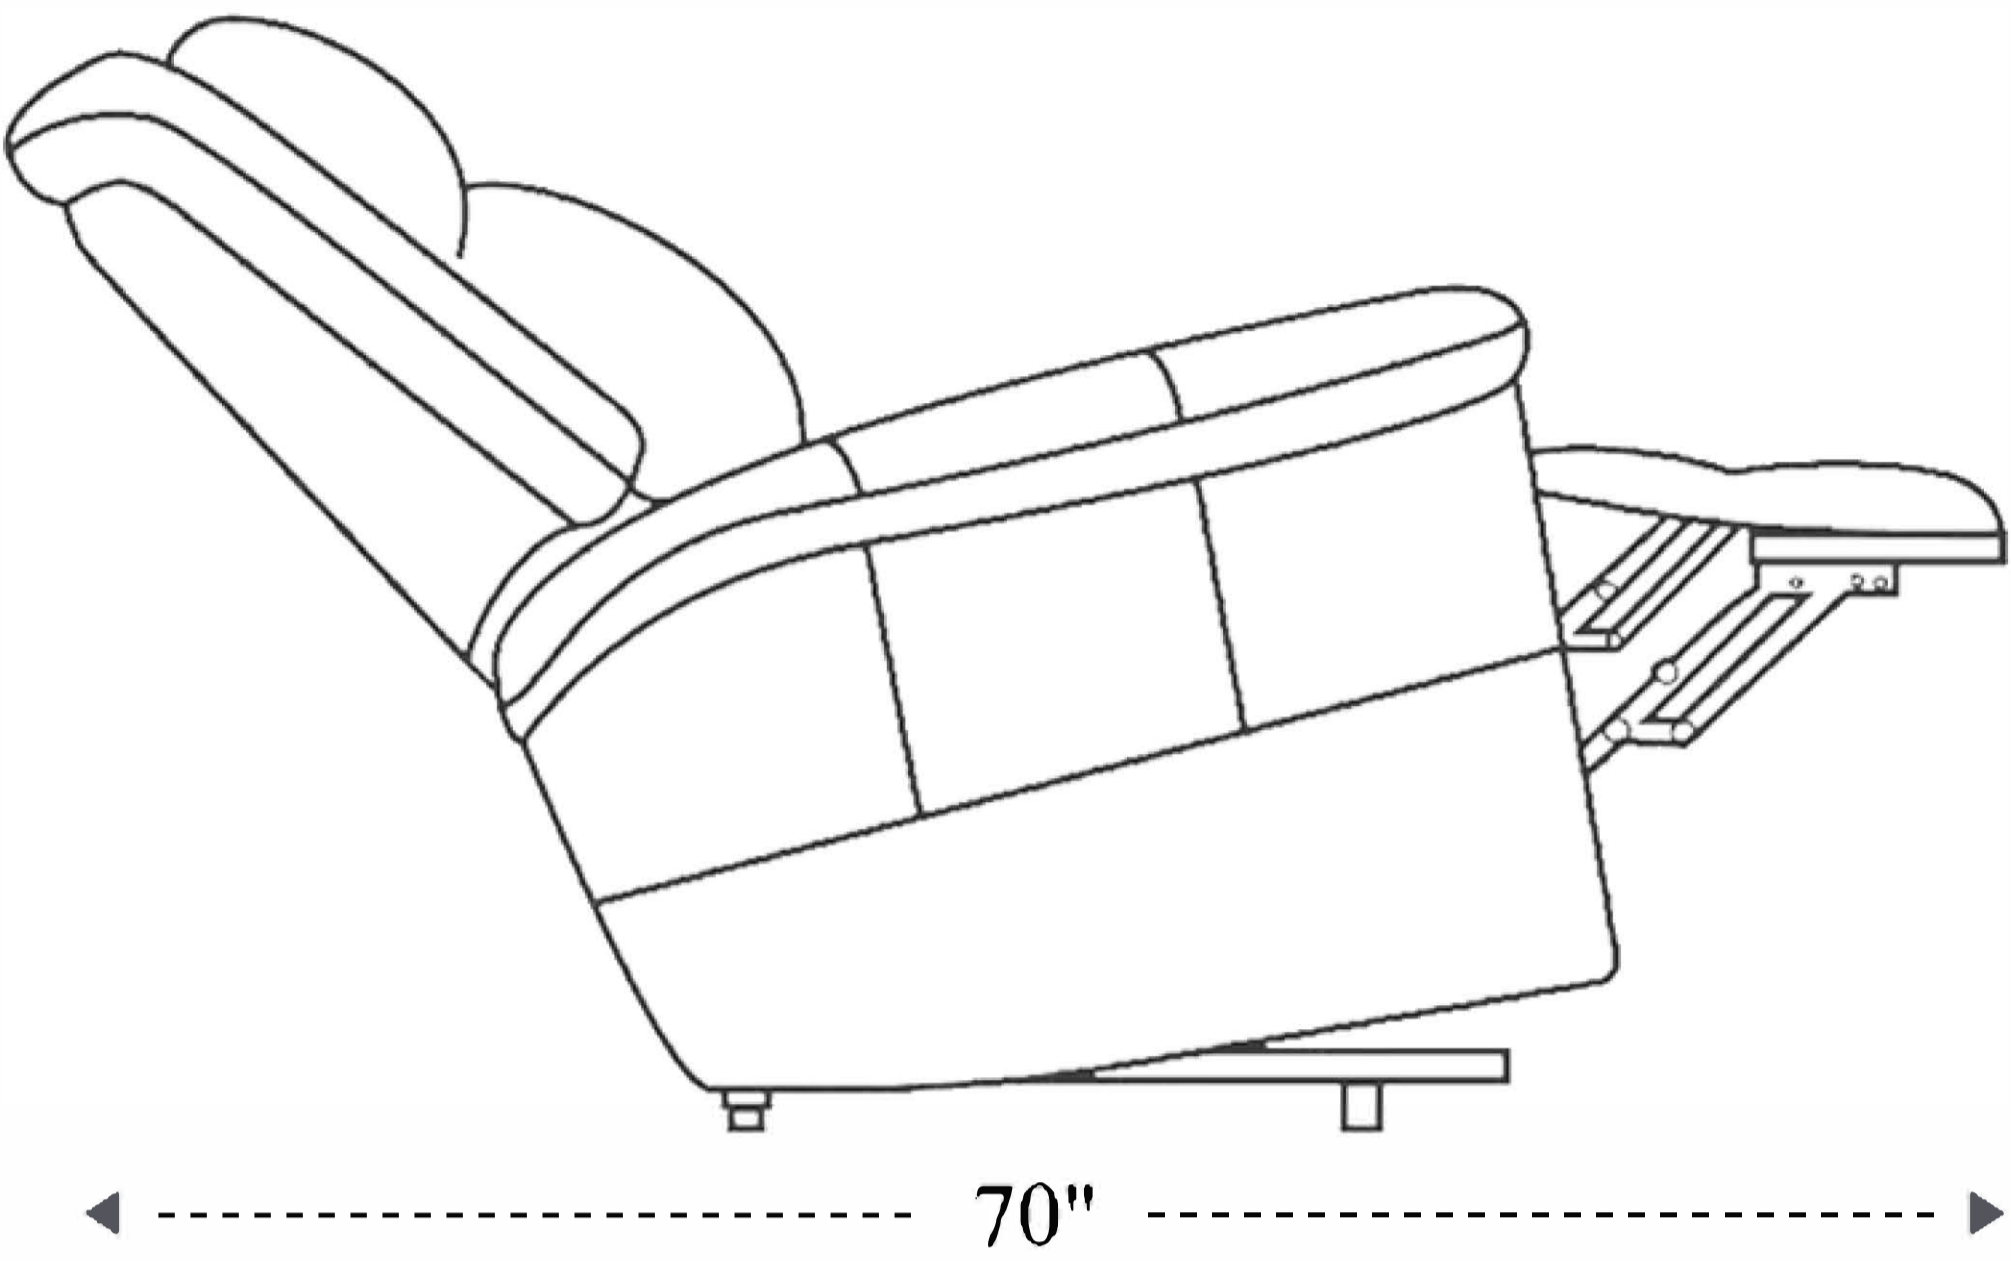

Power Reclining Sofa

Overall Dimensions	91" x 44" x 42"
Overall Width	91"
Overall Depth	44"
Overall Height	42"
Overall Weight	292.5 lbs.
Fully Reclined	70"
Distance from Wall	4.5"
Back of Seat to end of Chaise	42"
Leg Height (Distance from Foot Rest to Floor in Full Recline)	25"
Head Height (Distance from Headrest to Floor in Full Recline)	34"

Seat Width	21"
Seat Depth	22"
Seat Height	21"
Arm Width	12"
Arm Depth	20.5"
Arm Height	27"
Back Width	81.5"
Back Height	23.5"
Headrest Extended from Back	5"

Power Reclining Loveseat

Overall Dimensions	69" x 44" x 42"
Overall Width	69"
Overall Depth	44"
Overall Height	42"
Overall Weight	232.5 lbs.
Fully Reclined	70"
Distance from Wall	4.5"
Back of Seat to end of Chaise	42"
Leg Height (Distance from Foot Rest to Floor in Full Recline)	25"
Head Height (Distance from Headrest to Floor in Full Recline)	34"

Seat Width	21"
Seat Depth	22"
Seat Height	21"
Arm Width	12"
Arm Depth	20.5"
Arm Height	27"
Back Width	59.5"
Back Height	23.5"
Headrest Extended from Back	5"

Power Recliner

Overall Dimensions	40.5" x 44" x 41"
Overall Width	40.5"
Overall Depth	44"
Overall Height	41"
Overall Weight	143 lbs.
Fully Reclined	70"
Distance from Wall	4.5"
Back of Seat to end of Chaise	42"
Leg Height (Distance from Foot Rest to Floor in Full Recline)	25"
Head Height (Distance from Headrest to floor when fully recline)	34"

Seat Width	18.5"
Seat Depth	22"
Seat Height	21"
Arm Width	12"
Arm Depth	20.5"
Arm Height	27"
Back Width	36"
Back Height	23.5"
Headrest Extended from Back	5"