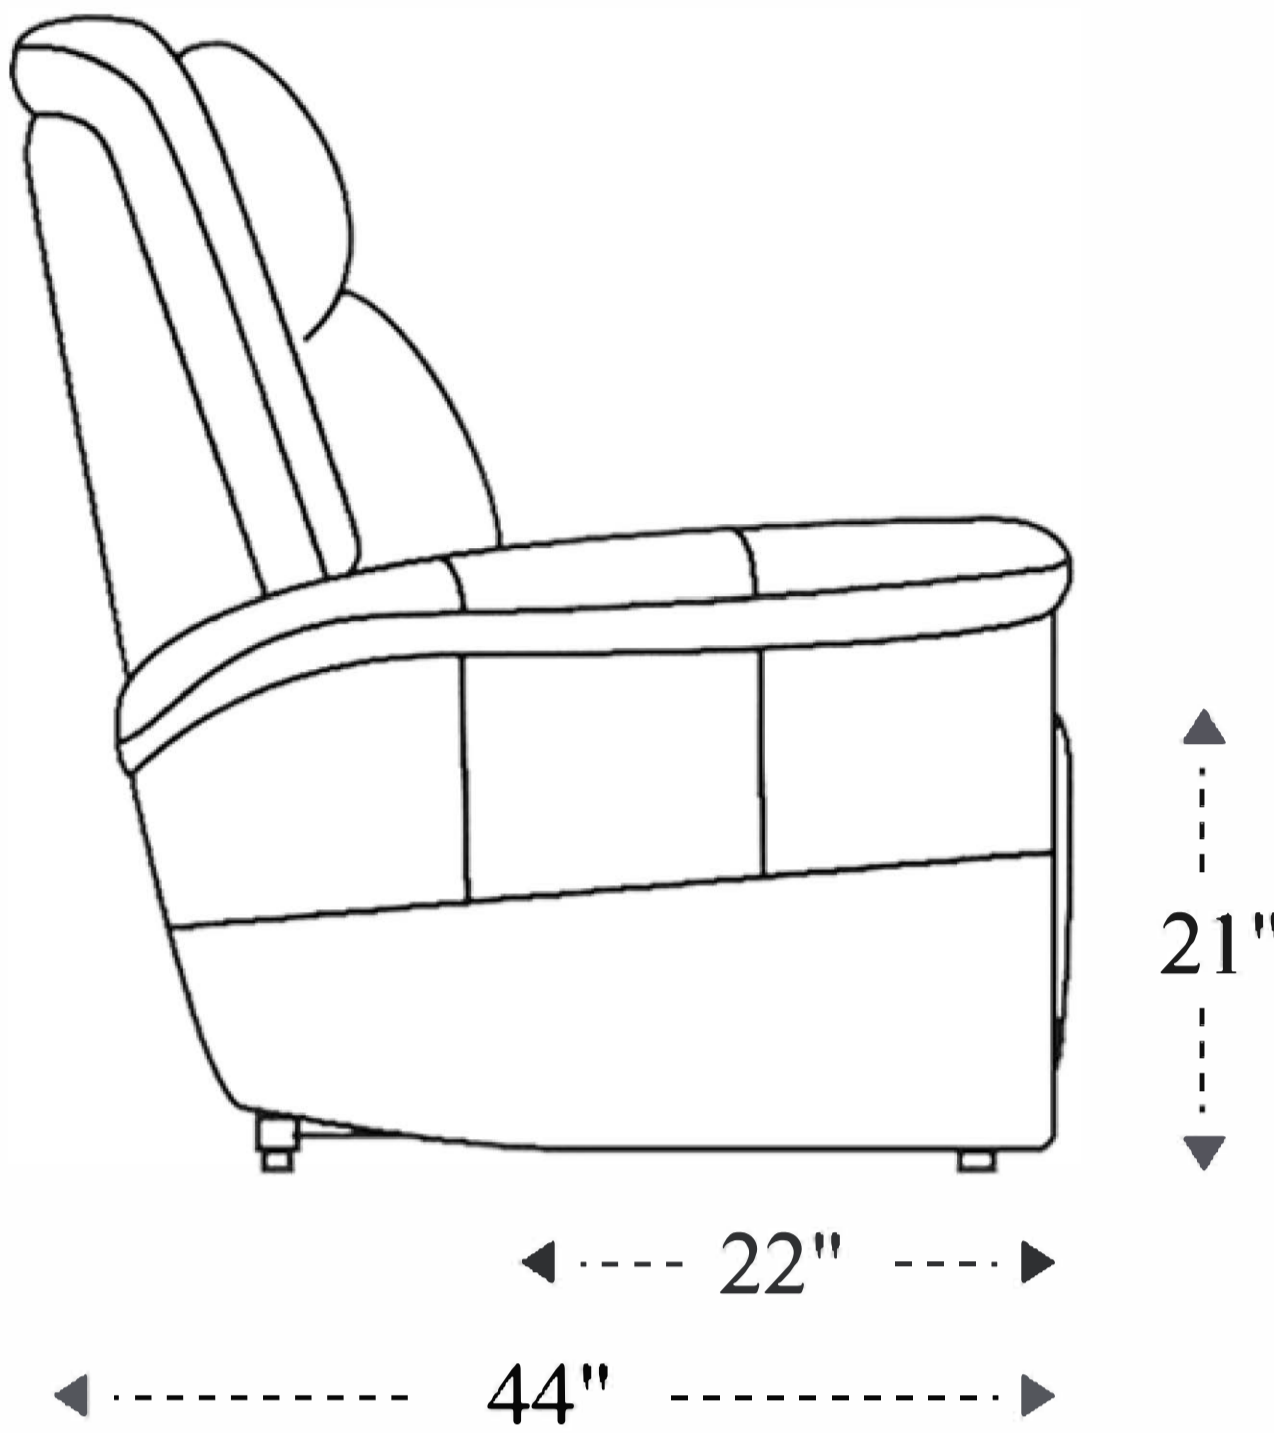

Power Reclining Sofa

Overall Dimensions	91" x 44" x 42"
Overall Width	91"
Overall Depth	44"
Overall Height	42"
Overall Weight	292.5 lbs.
Fully Reclined	70"
Distance from Wall	4.5"
Back of Seat to end of Chaise	42"
Leg Height (Distance from Foot Rest to Floor in Full Recline)	25"
Head Height (Distance from Headrest to Floor in Full Recline)	34"

Seat Width	21"
Seat Depth	22"
Seat Height	21"
Arm Width	12"
Arm Depth	20.5"
Arm Height	27"
Back Width	81.5"
Back Height	23.5"
Headrest Extended from Back	5"

Power Reclining Loveseat

Overall Dimensions	69" x 44" x 42"
Overall Width	69"
Overall Depth	44"
Overall Height	42"
Overall Weight	232.5 lbs.
Fully Reclined	70"
Distance from Wall	4.5"
Back of Seat to end of Chaise	42"
Leg Height (Distance from Foot Rest to Floor in Full Recline)	25"
Head Height (Distance from Headrest to Floor in Full Recline)	34"

Seat Width	21"
Seat Depth	22"
Seat Height	21"
Arm Width	12"
Arm Depth	20.5"
Arm Height	27"
Back Width	59.5"
Back Height	23.5"
Headrest Extended from Back	5"

Power Recliner

Overall Dimensions	40.5" x 44" x 41"
Overall Width	40.5"
Overall Depth	44"
Overall Height	41"
Overall Weight	143 lbs.
Fully Reclined	70"
Distance from Wall	4.5"
Back of Seat to end of Chaise	42"
Leg Height (Distance from Foot Rest to Floor in Full Recline)	25"
Head Height (Distance from Headrest to floor when fully recline)	34"

Seat Width	18.5"
Seat Depth	22"
Seat Height	21"
Arm Width	12"
Arm Depth	20.5"
Arm Height	27"
Back Width	36"
Back Height	23.5"
Headrest Extended from Back	5"