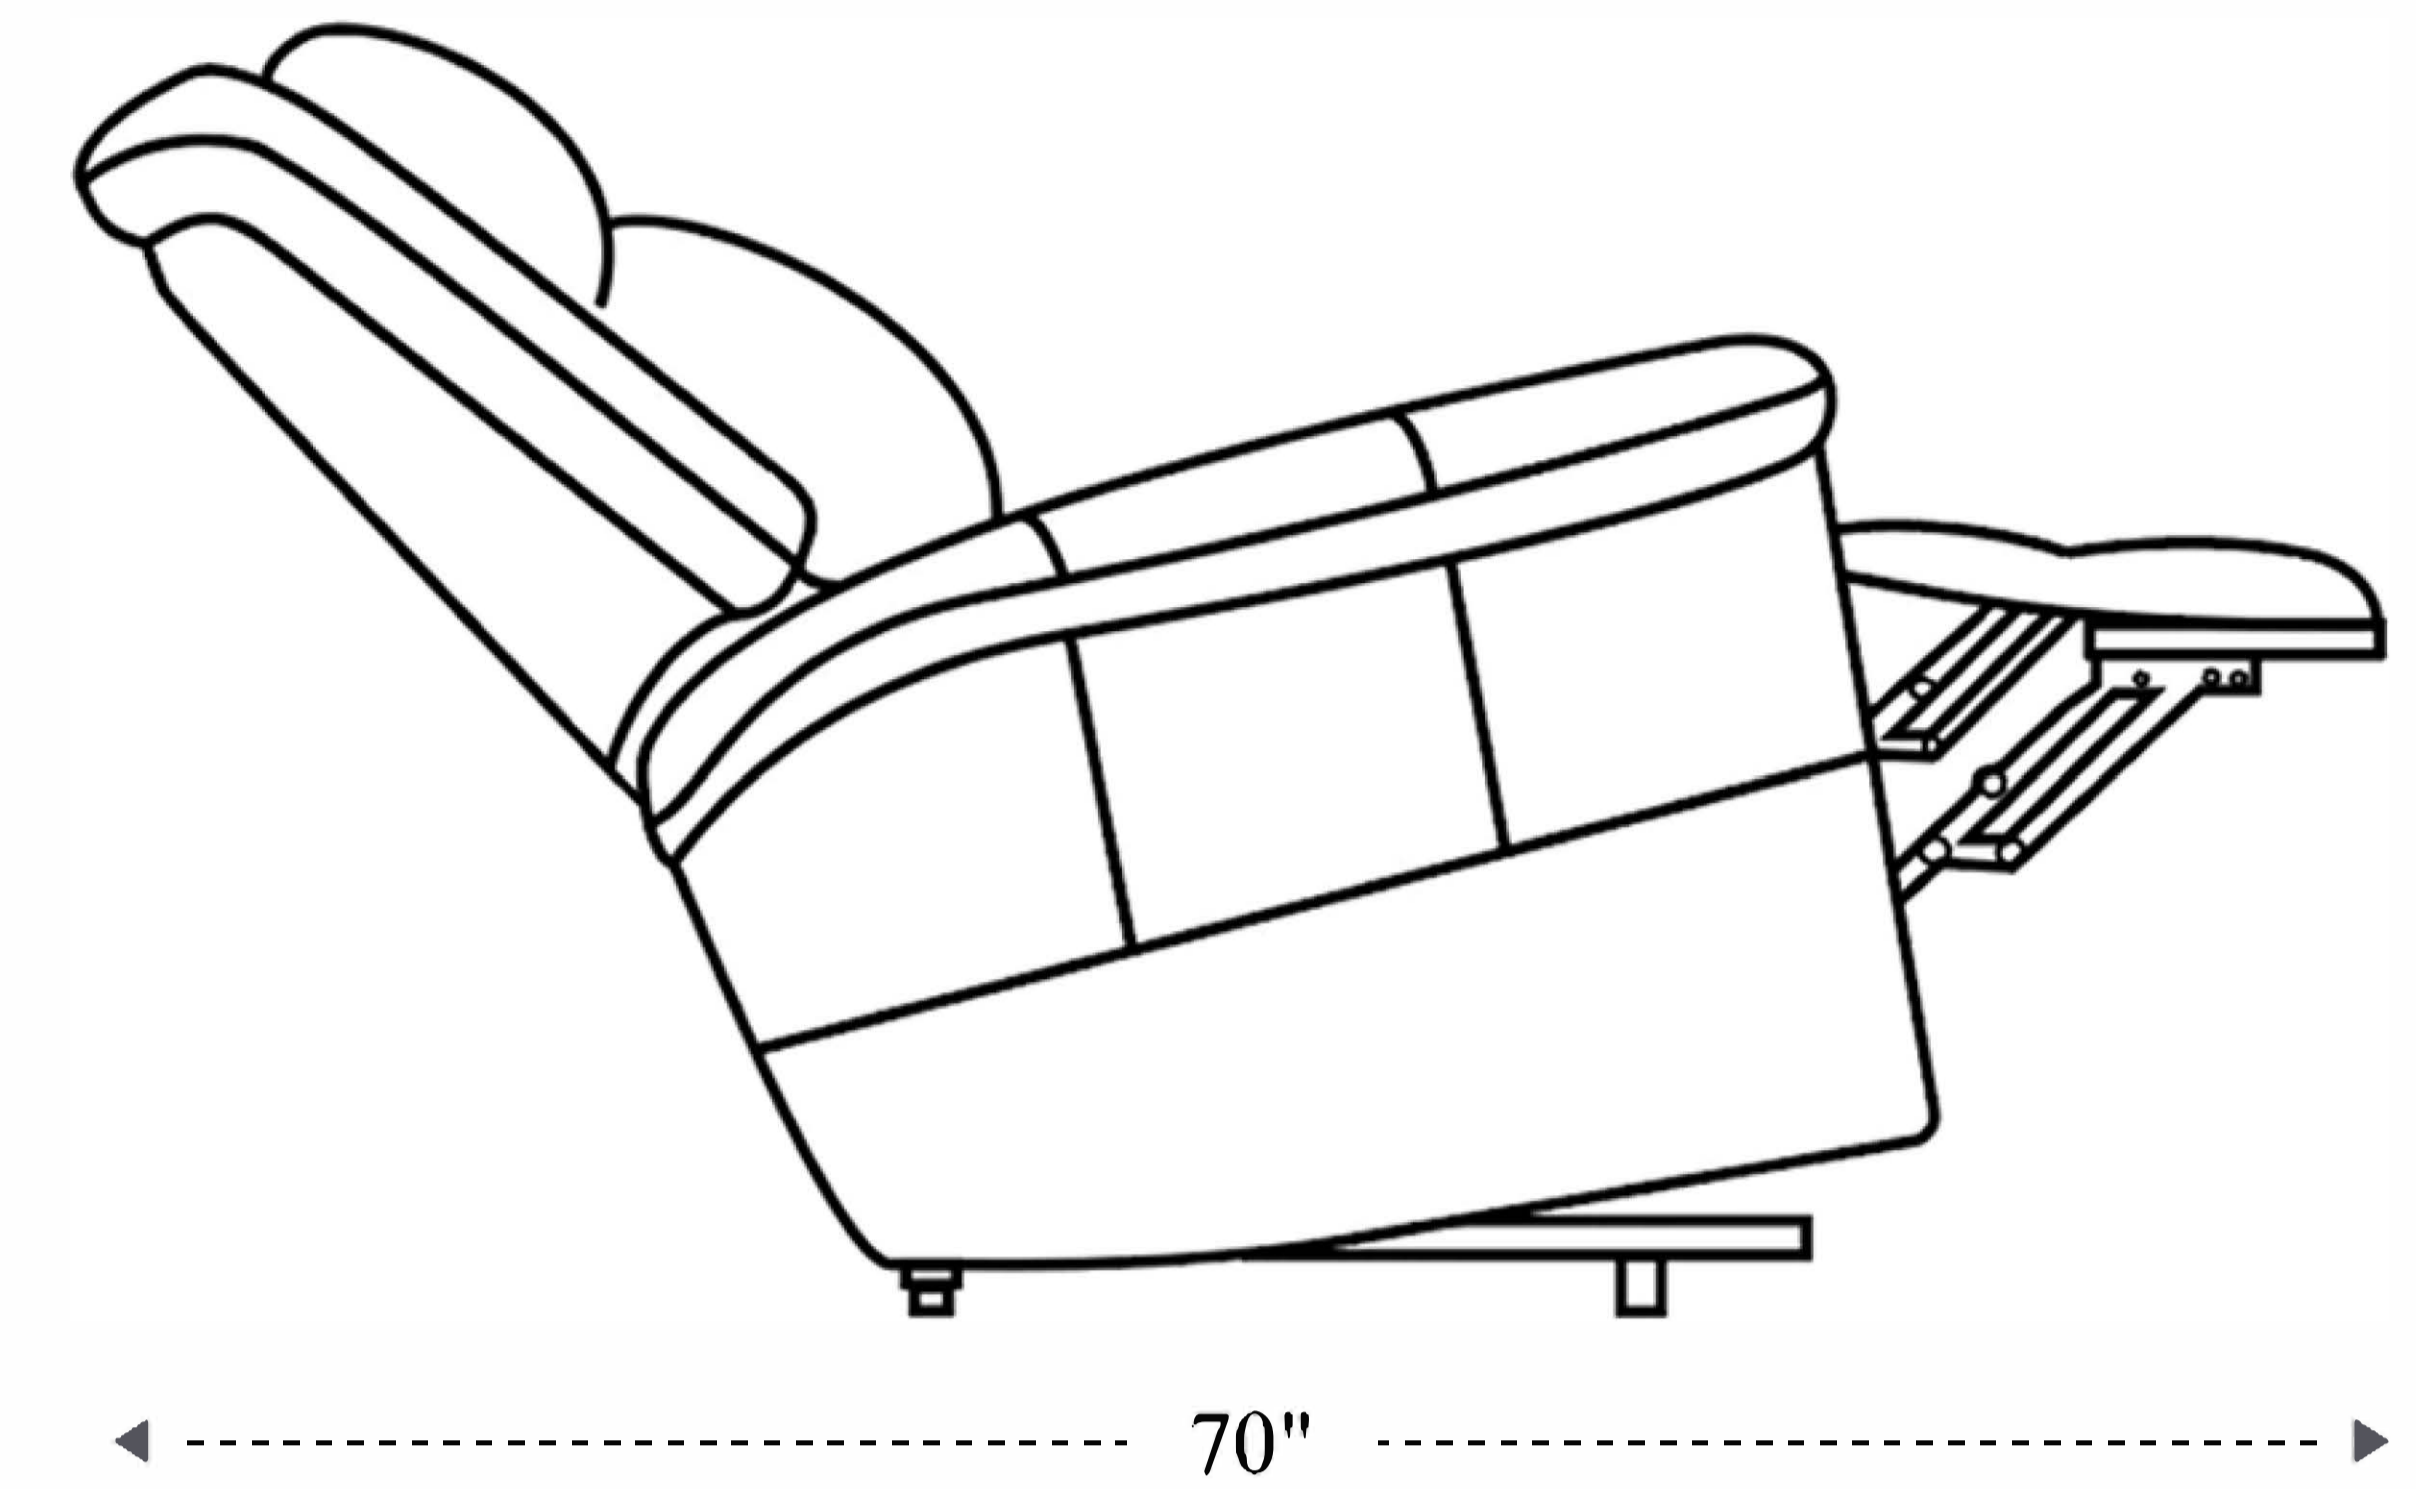

Power Reclining Sofa

Overall Dimensions	91" x 44" x 42"
Overall Width	91"
Overall Depth	44"
Overall Height	42"
Overall Weight	292.5 lbs.
Fully Reclined	70"
Distance from Wall	4.5"
Back of Seat to end of Chaise	42"
Leg Height (Distance from Foot Rest to Floor in Full Recline)	25"
Head Height (Distance from Headrest to Floor in Full Recline)	34"

Seat Width	21"
Seat Depth	22"
Seat Height	21"
Arm Width	12"
Arm Depth	20.5"
Arm Height	27"
Back Width	81.5"
Back Height	23.5"
Headrest Extended from Back	5"

Power Reclining Loveseat

Overall Dimensions	69" x 44" x 42"
Overall Width	69"
Overall Depth	44"
Overall Height	42"
Overall Weight	232.5 lbs.
Fully Reclined	70"
Distance from Wall	4.5"
Back of Seat to end of Chaise	42"
Leg Height (Distance from Foot Rest to Floor in Full Recline)	25"
Head Height (Distance from Headrest to Floor in Full Recline)	34"

Seat Width	21"
Seat Depth	22"
Seat Height	21"
Arm Width	12"
Arm Depth	20.5"
Arm Height	27"
Back Width	59.5"
Back Height	23.5"
Headrest Extended from Back	5"

Power Recliner

Overall Dimensions	40.5" x 44" x 41"
Overall Width	40.5"
Overall Depth	44"
Overall Height	41"
Overall Weight	143 lbs.
Fully Reclined	70"
Distance from Wall	4.5"
Back of Seat to end of Chaise	42"
Leg Height (Distance from Foot Rest to Floor in Full Recline)	25"
Head Height (Distance from Headrest to floor when fully recline)	34"

Seat Width	18.5"
Seat Depth	22"
Seat Height	21"
Arm Width	12"
Arm Depth	20.5"
Arm Height	27"
Back Width	36"
Back Height	23.5"
Headrest Extended from Back	5"