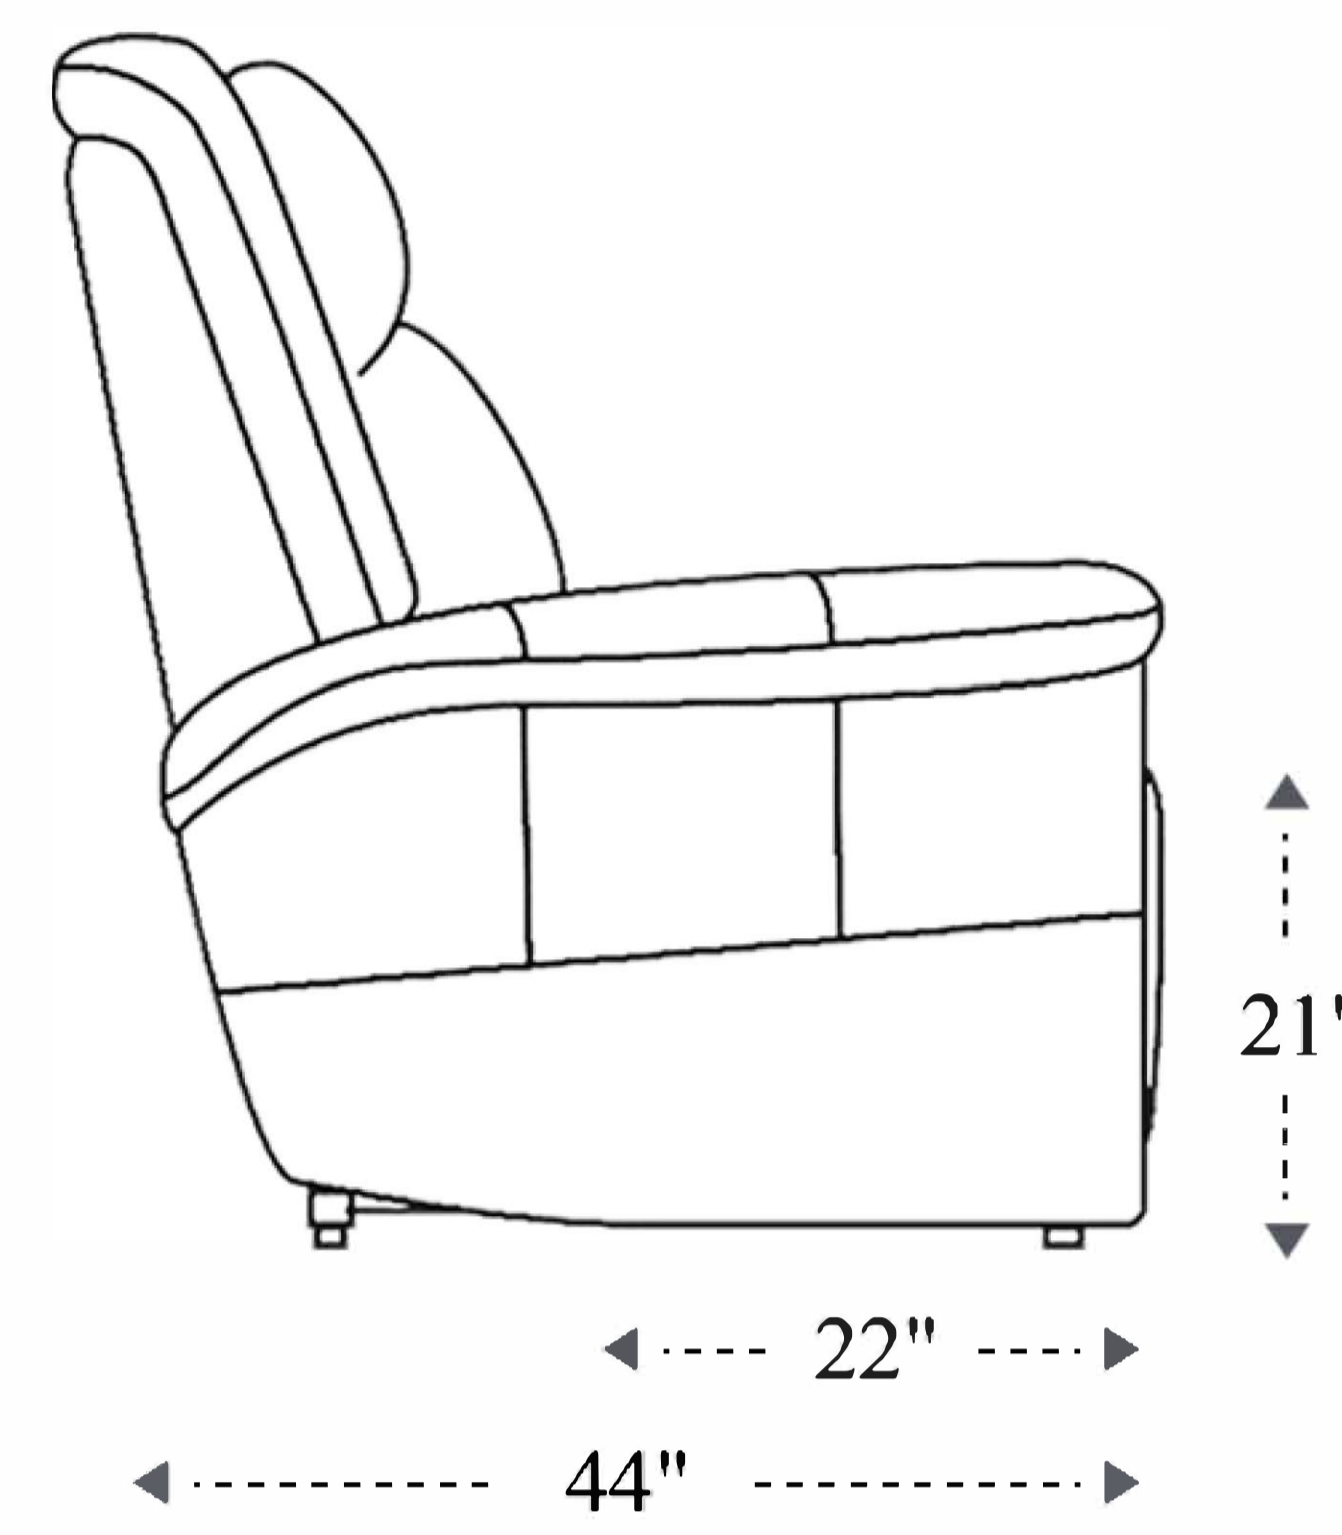

Power Reclining Sofa

Overall Dimensions	91" x 44" x 42"
Overall Width	91"
Overall Depth	44"
Overall Height	42"
Overall Weight	292.5 lbs.
Fully Reclined	70"
Distance from Wall	4.5"
Back of Seat to end of Chaise	42"
Leg Height (Distance from Foot Rest to Floor in Full Recline)	25"
Head Height (Distance from Headrest to Floor in Full Recline)	34"

Seat Width	21"
Seat Depth	22"
Seat Height	21"
Arm Width	12"
Arm Depth	20.5"
Arm Height	27"
Back Width	81.5"
Back Height	23.5"
Headrest Extended from Back	5"

Power Reclining Loveseat

Overall Dimensions	69" x 44" x 42"
Overall Width	69"
Overall Depth	44"
Overall Height	42"
Overall Weight	232.5 lbs.
Fully Reclined	70"
Distance from Wall	4.5"
Back of Seat to end of Chaise	42"
Leg Height (Distance from Foot Rest to Floor in Full Recline)	25"
Head Height (Distance from Headrest to Floor in Full Recline)	34"

Seat Width	21"
Seat Depth	22"
Seat Height	21"
Arm Width	12"
Arm Depth	20.5"
Arm Height	27"
Back Width	59.5"
Back Height	23.5"
Headrest Extended from Back	5"

Power Recliner

Overall Dimensions	40.5" x 44" x 41"
Overall Width	40.5"
Overall Depth	44"
Overall Height	41"
Overall Weight	143 lbs.
Fully Reclined	70"
Distance from Wall	4.5"
Back of Seat to end of Chaise	42"
Leg Height (Distance from Foot Rest to Floor in Full Recline)	25"
Head Height (Distance from Headrest to floor when fully recline)	34"

Seat Width	18.5"
Seat Depth	22"
Seat Height	21"
Arm Width	12"
Arm Depth	20.5"
Arm Height	27"
Back Width	36"
Back Height	23.5"
Headrest Extended from Back	5"