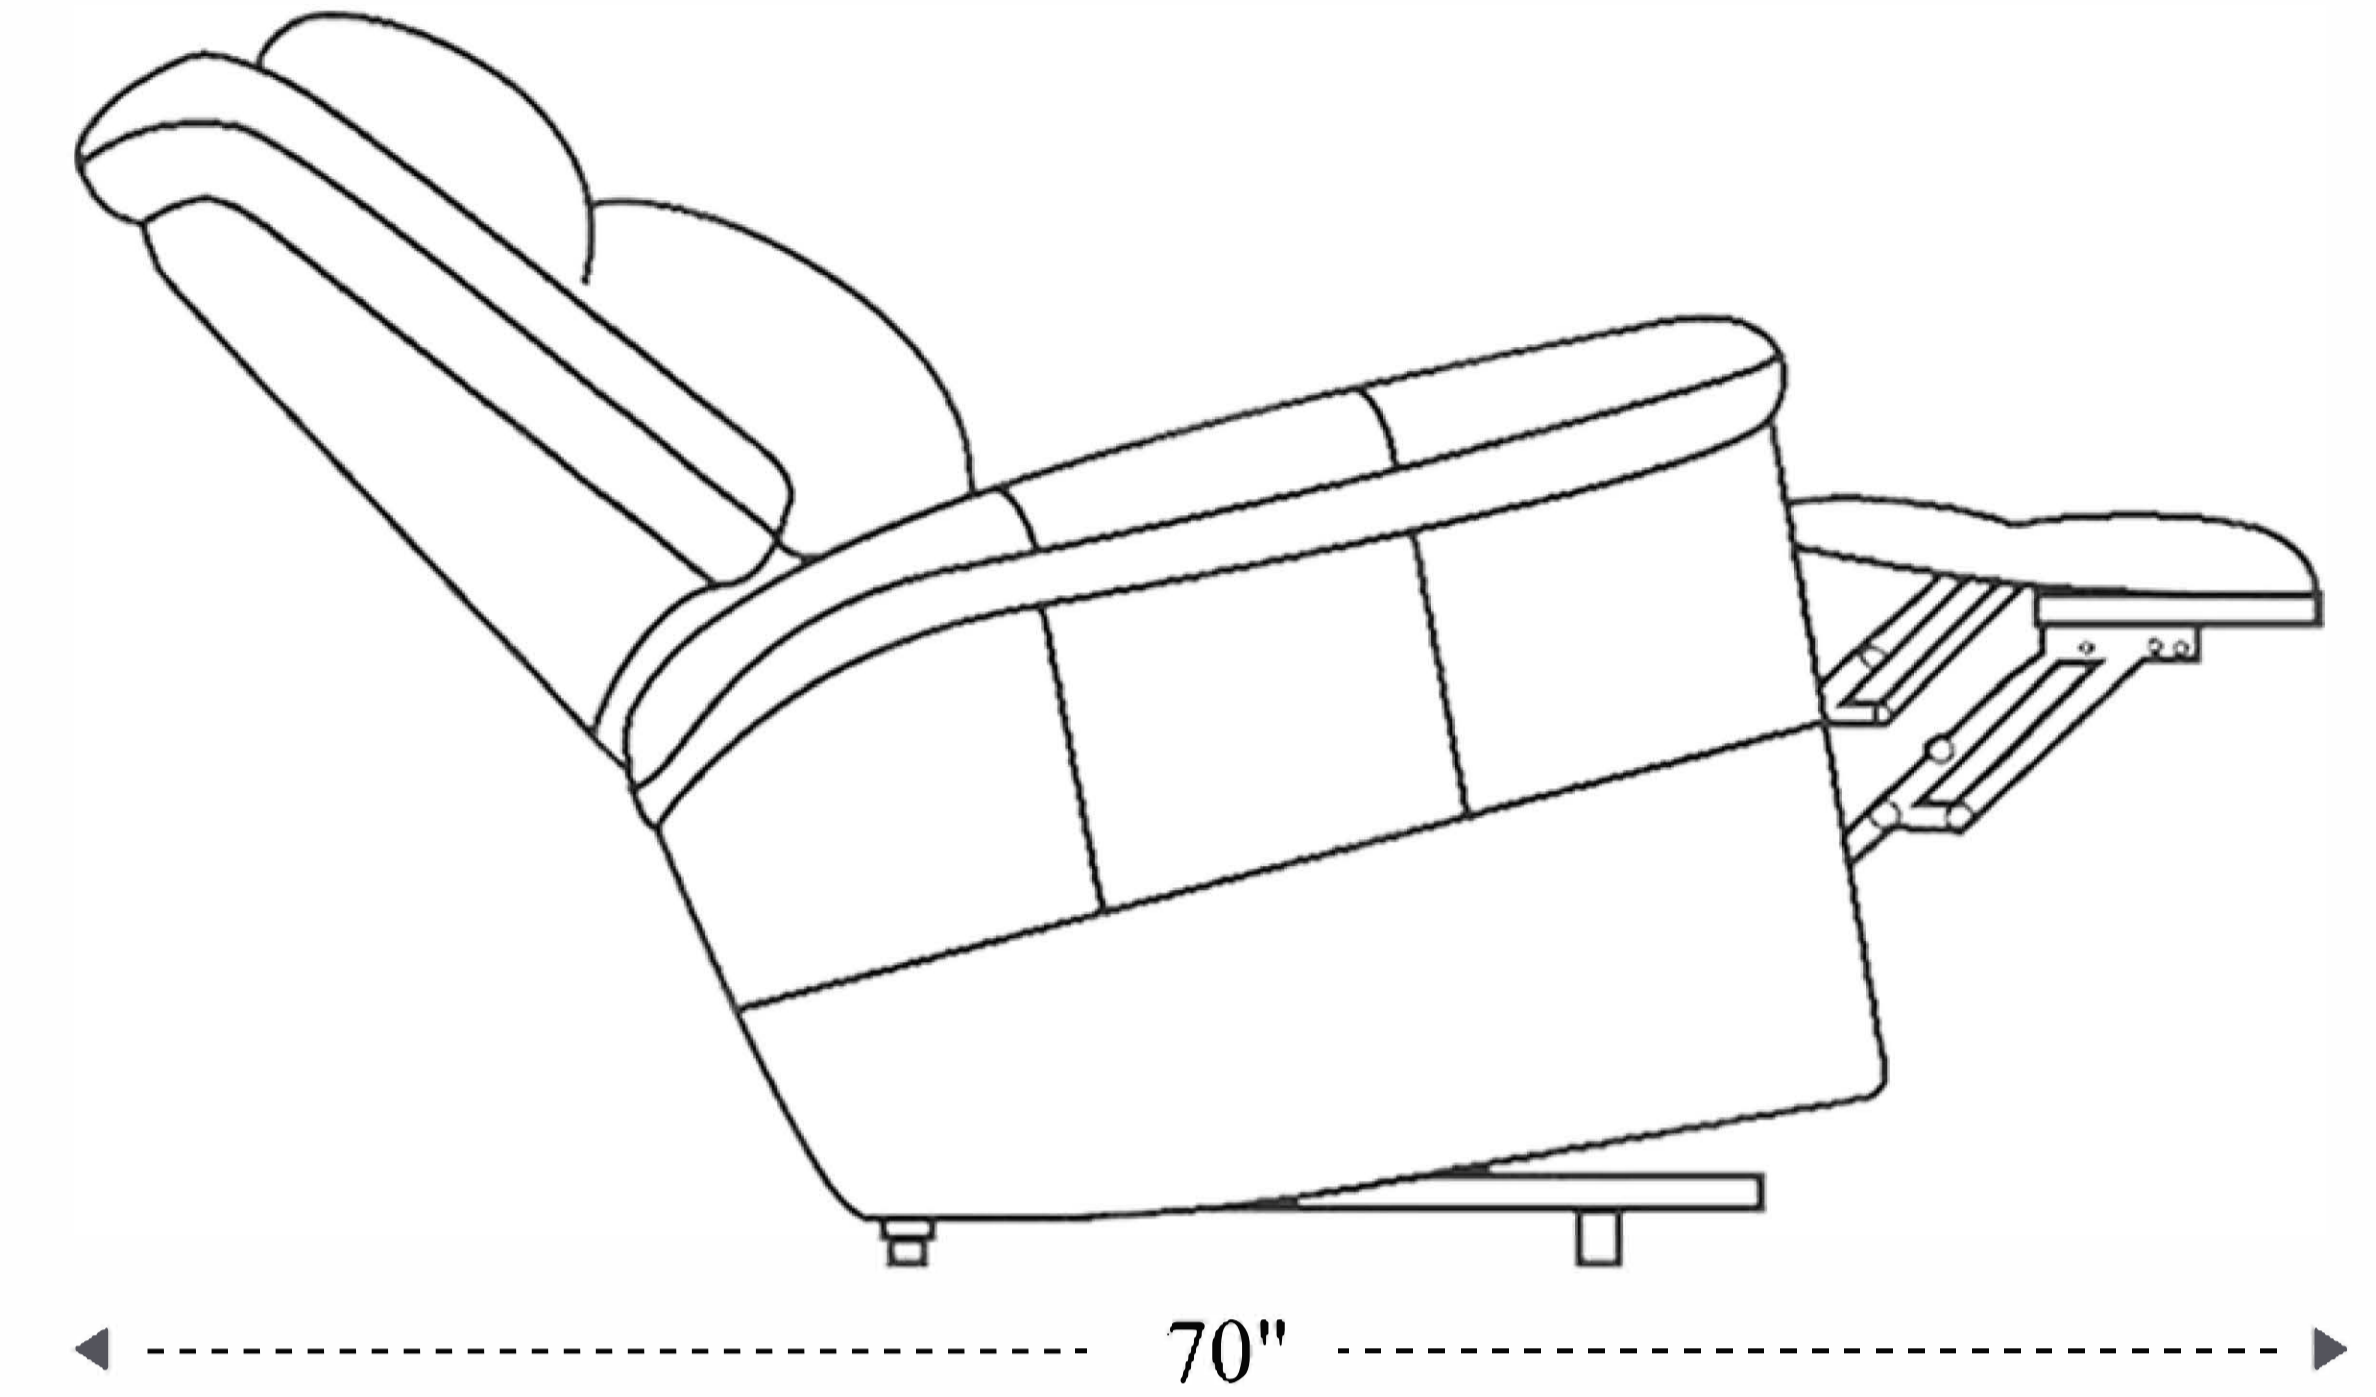

Power Reclining Sofa

Overall Dimensions	91" x 44" x 42"
Overall Width	91"
Overall Depth	44"
Overall Height	42"
Overall Weight	292.5 lbs.
Fully Reclined	70"
Distance from Wall	4.5"
Back of Seat to end of Chaise	42"
Leg Height (Distance from Foot Rest to Floor in Full Recline)	25"
Head Height (Distance from Headrest to Floor in Full Recline)	34"

Seat Width	21"
Seat Depth	22"
Seat Height	21"
Arm Width	12"
Arm Depth	20.5"
Arm Height	27"
Back Width	81.5"
Back Height	23.5"
Headrest Extended from Back	5"

Power Reclining Loveseat

Overall Dimensions	69" x 44" x 42"
Overall Width	69"
Overall Depth	44"
Overall Height	42"
Overall Weight	232.5 lbs.
Fully Reclined	70"
Distance from Wall	4.5"
Back of Seat to end of Chaise	42"
Leg Height (Distance from Foot Rest to Floor in Full Recline)	25"
Head Height (Distance from Headrest to Floor in Full Recline)	34"

Seat Width	21"
Seat Depth	22"
Seat Height	21"
Arm Width	12"
Arm Depth	20.5"
Arm Height	27"
Back Width	59.5"
Back Height	23.5"
Headrest Extended from Back	5"

Power Recliner

Overall Dimensions	40.5" x 44" x 41"
Overall Width	40.5"
Overall Depth	44"
Overall Height	41"
Overall Weight	143 lbs.
Fully Reclined	70"
Distance from Wall	4.5"
Back of Seat to end of Chaise	42"
Leg Height (Distance from Foot Rest to Floor in Full Recline)	25"
Head Height (Distance from Headrest to floor when fully recline)	34"

Seat Width	18.5"
Seat Depth	22"
Seat Height	21"
Arm Width	12"
Arm Depth	20.5"
Arm Height	27"
Back Width	36"
Back Height	23.5"
Headrest Extended from Back	5"