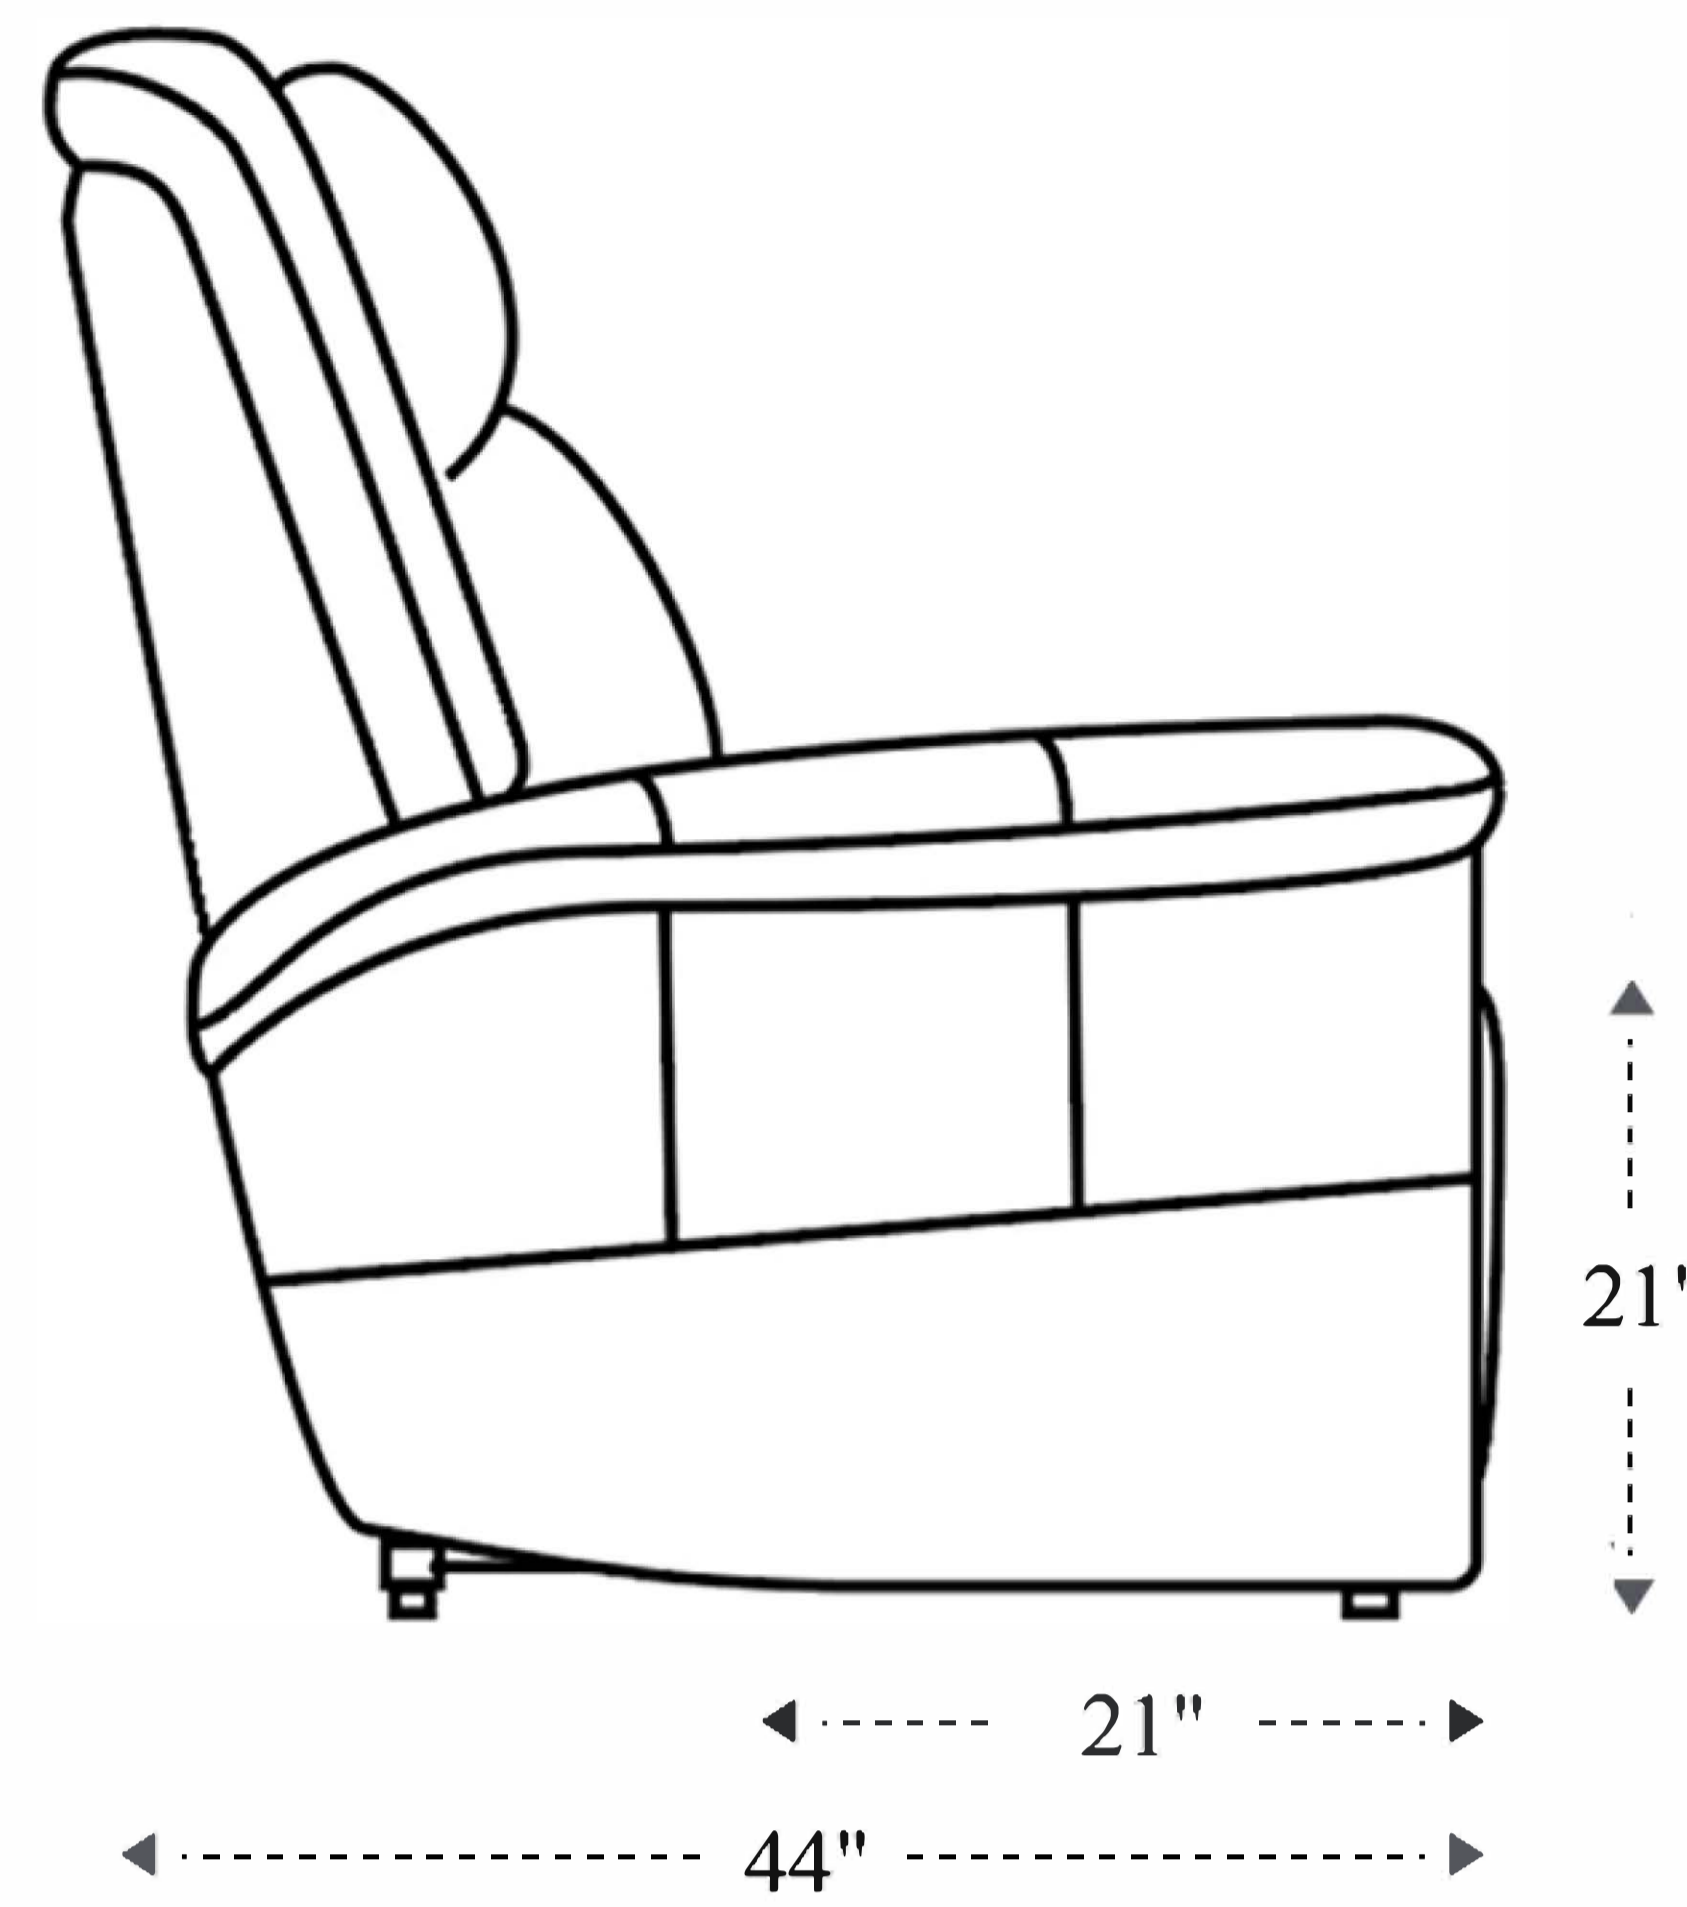

Power Reclining Sofa

Overall Dimensions	91" x 44" x 42"
Overall Width	91"
Overall Depth	44"
Overall Height	42"
Overall Weight	292.5 lbs.
Fully Reclined	70"
Distance from Wall	4.5"
Back of Seat to end of Chaise	42"
Leg Height (Distance from Foot Rest to Floor in Full Recline)	25"
Head Height (Distance from Headrest to Floor in Full Recline)	34"

Seat Width	21"
Seat Depth	22"
Seat Height	21"
Arm Width	12"
Arm Depth	20.5"
Arm Height	27"
Back Width	81.5"
Back Height	23.5"
Headrest Extended from Back	5"

Power Reclining Loveseat

Overall Dimensions	69" x 44" x 42"
Overall Width	69"
Overall Depth	44"
Overall Height	42"
Overall Weight	232.5 lbs.
Fully Reclined	70"
Distance from Wall	4.5"
Back of Seat to end of Chaise	42"
Leg Height (Distance from Foot Rest to Floor in Full Recline)	25"
Head Height (Distance from Headrest to Floor in Full Recline)	34"

Seat Width	21"
Seat Depth	22"
Seat Height	21"
Arm Width	12"
Arm Depth	20.5"
Arm Height	27"
Back Width	59.5"
Back Height	23.5"
Headrest Extended from Back	5"

Power Recliner

Overall Dimensions	40.5" x 44" x 41"
Overall Width	40.5"
Overall Depth	44"
Overall Height	41"
Overall Weight	143 lbs.
Fully Reclined	70"
Distance from Wall	4.5"
Back of Seat to end of Chaise	42"
Leg Height (Distance from Foot Rest to Floor in Full Recline)	25"
Head Height (Distance from Headrest to floor when fully recline)	34"

Seat Width	18.5"
Seat Depth	22"
Seat Height	21"
Arm Width	12"
Arm Depth	20.5"
Arm Height	27"
Back Width	36"
Back Height	23.5"
Headrest Extended from Back	5"