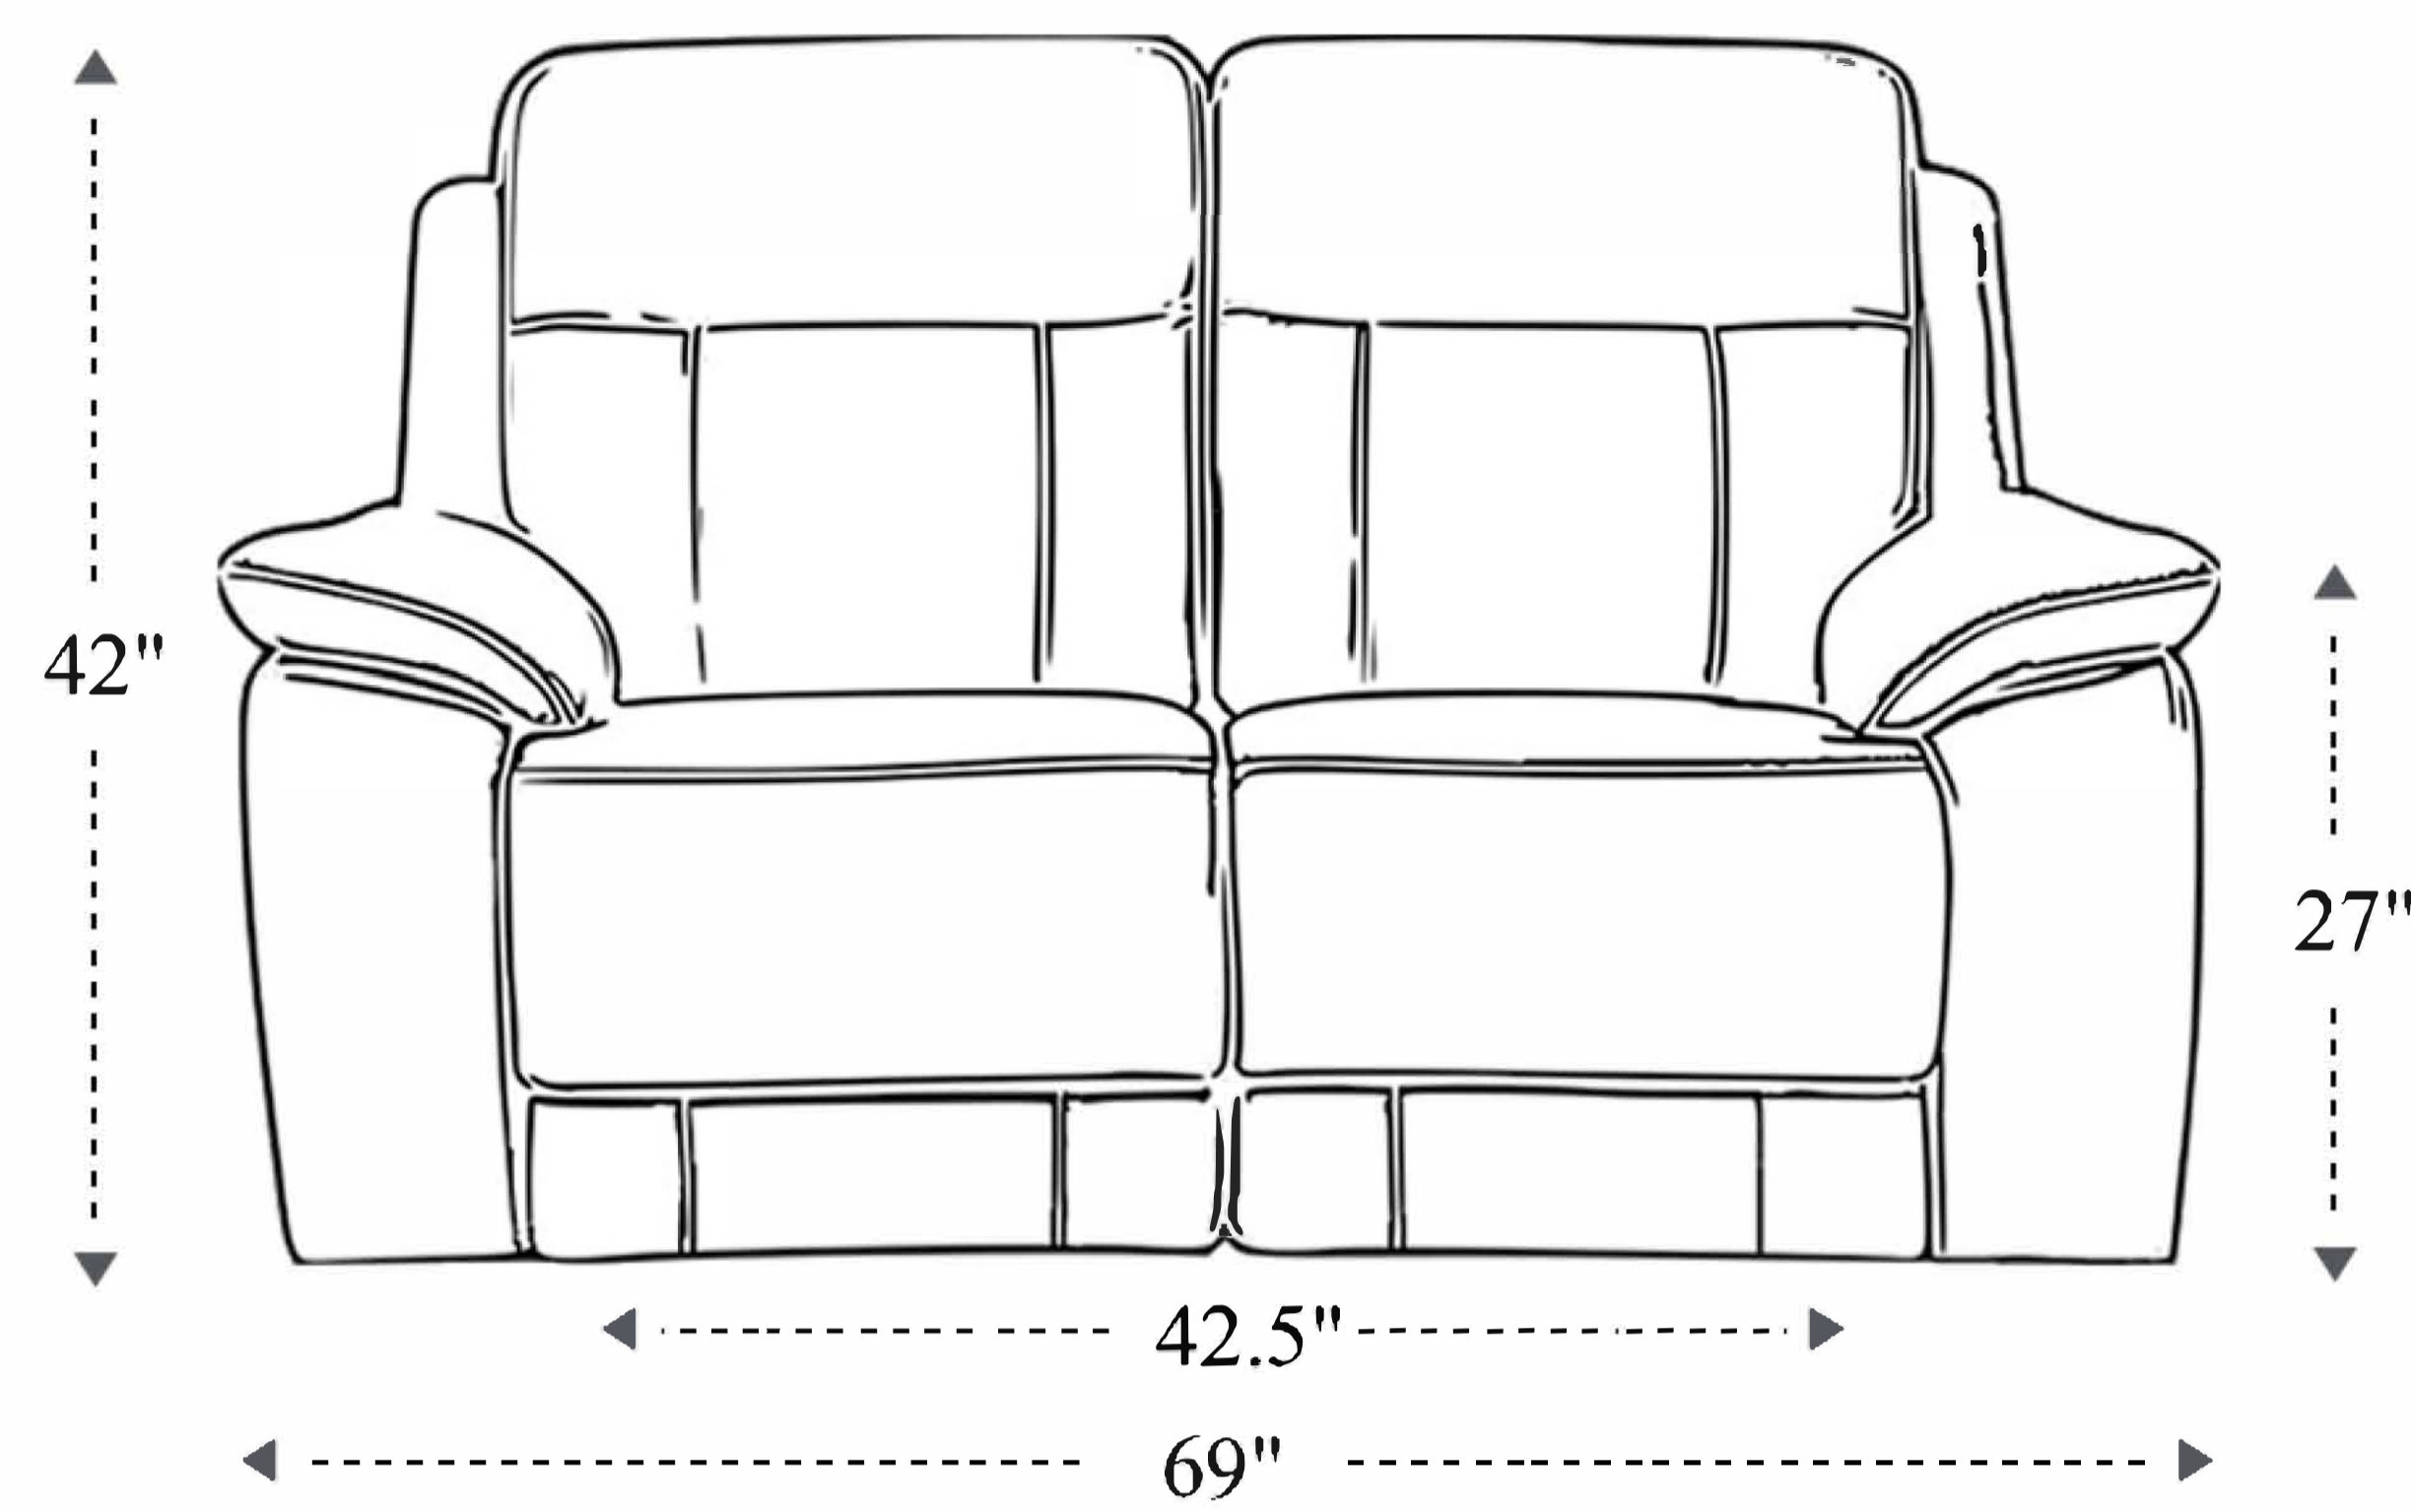

Power Reclining Sofa

Overall Dimensions	91" x 44" x 42"
Overall Width	91"
Overall Depth	44"
Overall Height	42"
Overall Weight	292.5 lbs.
Fully Reclined	70"
Distance from Wall	4.5"
Back of Seat to end of Chaise	42"
Leg Height (Distance from Foot Rest to Floor in Full Recline)	25"
Head Height (Distance from Headrest to Floor in Full Recline)	34"

Seat Width	21"
Seat Depth	22"
Seat Height	21"
Arm Width	12"
Arm Depth	20.5"
Arm Height	27"
Back Width	81.5"
Back Height	23.5"
Headrest Extended from Back	5"

Power Reclining Loveseat

Overall Dimensions	69" x 44" x 42"
Overall Width	69"
Overall Depth	44"
Overall Height	42"
Overall Weight	232.5 lbs.
Fully Reclined	70"
Distance from Wall	4.5"
Back of Seat to end of Chaise	42"
Leg Height (Distance from Foot Rest to Floor in Full Recline)	25"
Head Height (Distance from Headrest to Floor in Full Recline)	34"

Seat Width	21"
Seat Depth	22"
Seat Height	21"
Arm Width	12"
Arm Depth	20.5"
Arm Height	27"
Back Width	59.5"
Back Height	23.5"
Headrest Extended from Back	5"

Power Recliner

Overall Dimensions	40.5" x 44" x 41"
Overall Width	40.5"
Overall Depth	44"
Overall Height	41"
Overall Weight	143 lbs.
Fully Reclined	70"
Distance from Wall	4.5"
Back of Seat to end of Chaise	42"
Leg Height (Distance from Foot Rest to Floor in Full Recline)	25"
Head Height (Distance from Headrest to floor when fully recline)	34"

Seat Width	18.5"
Seat Depth	22"
Seat Height	21"
Arm Width	12"
Arm Depth	20.5"
Arm Height	27"
Back Width	36"
Back Height	23.5"
Headrest Extended from Back	5"