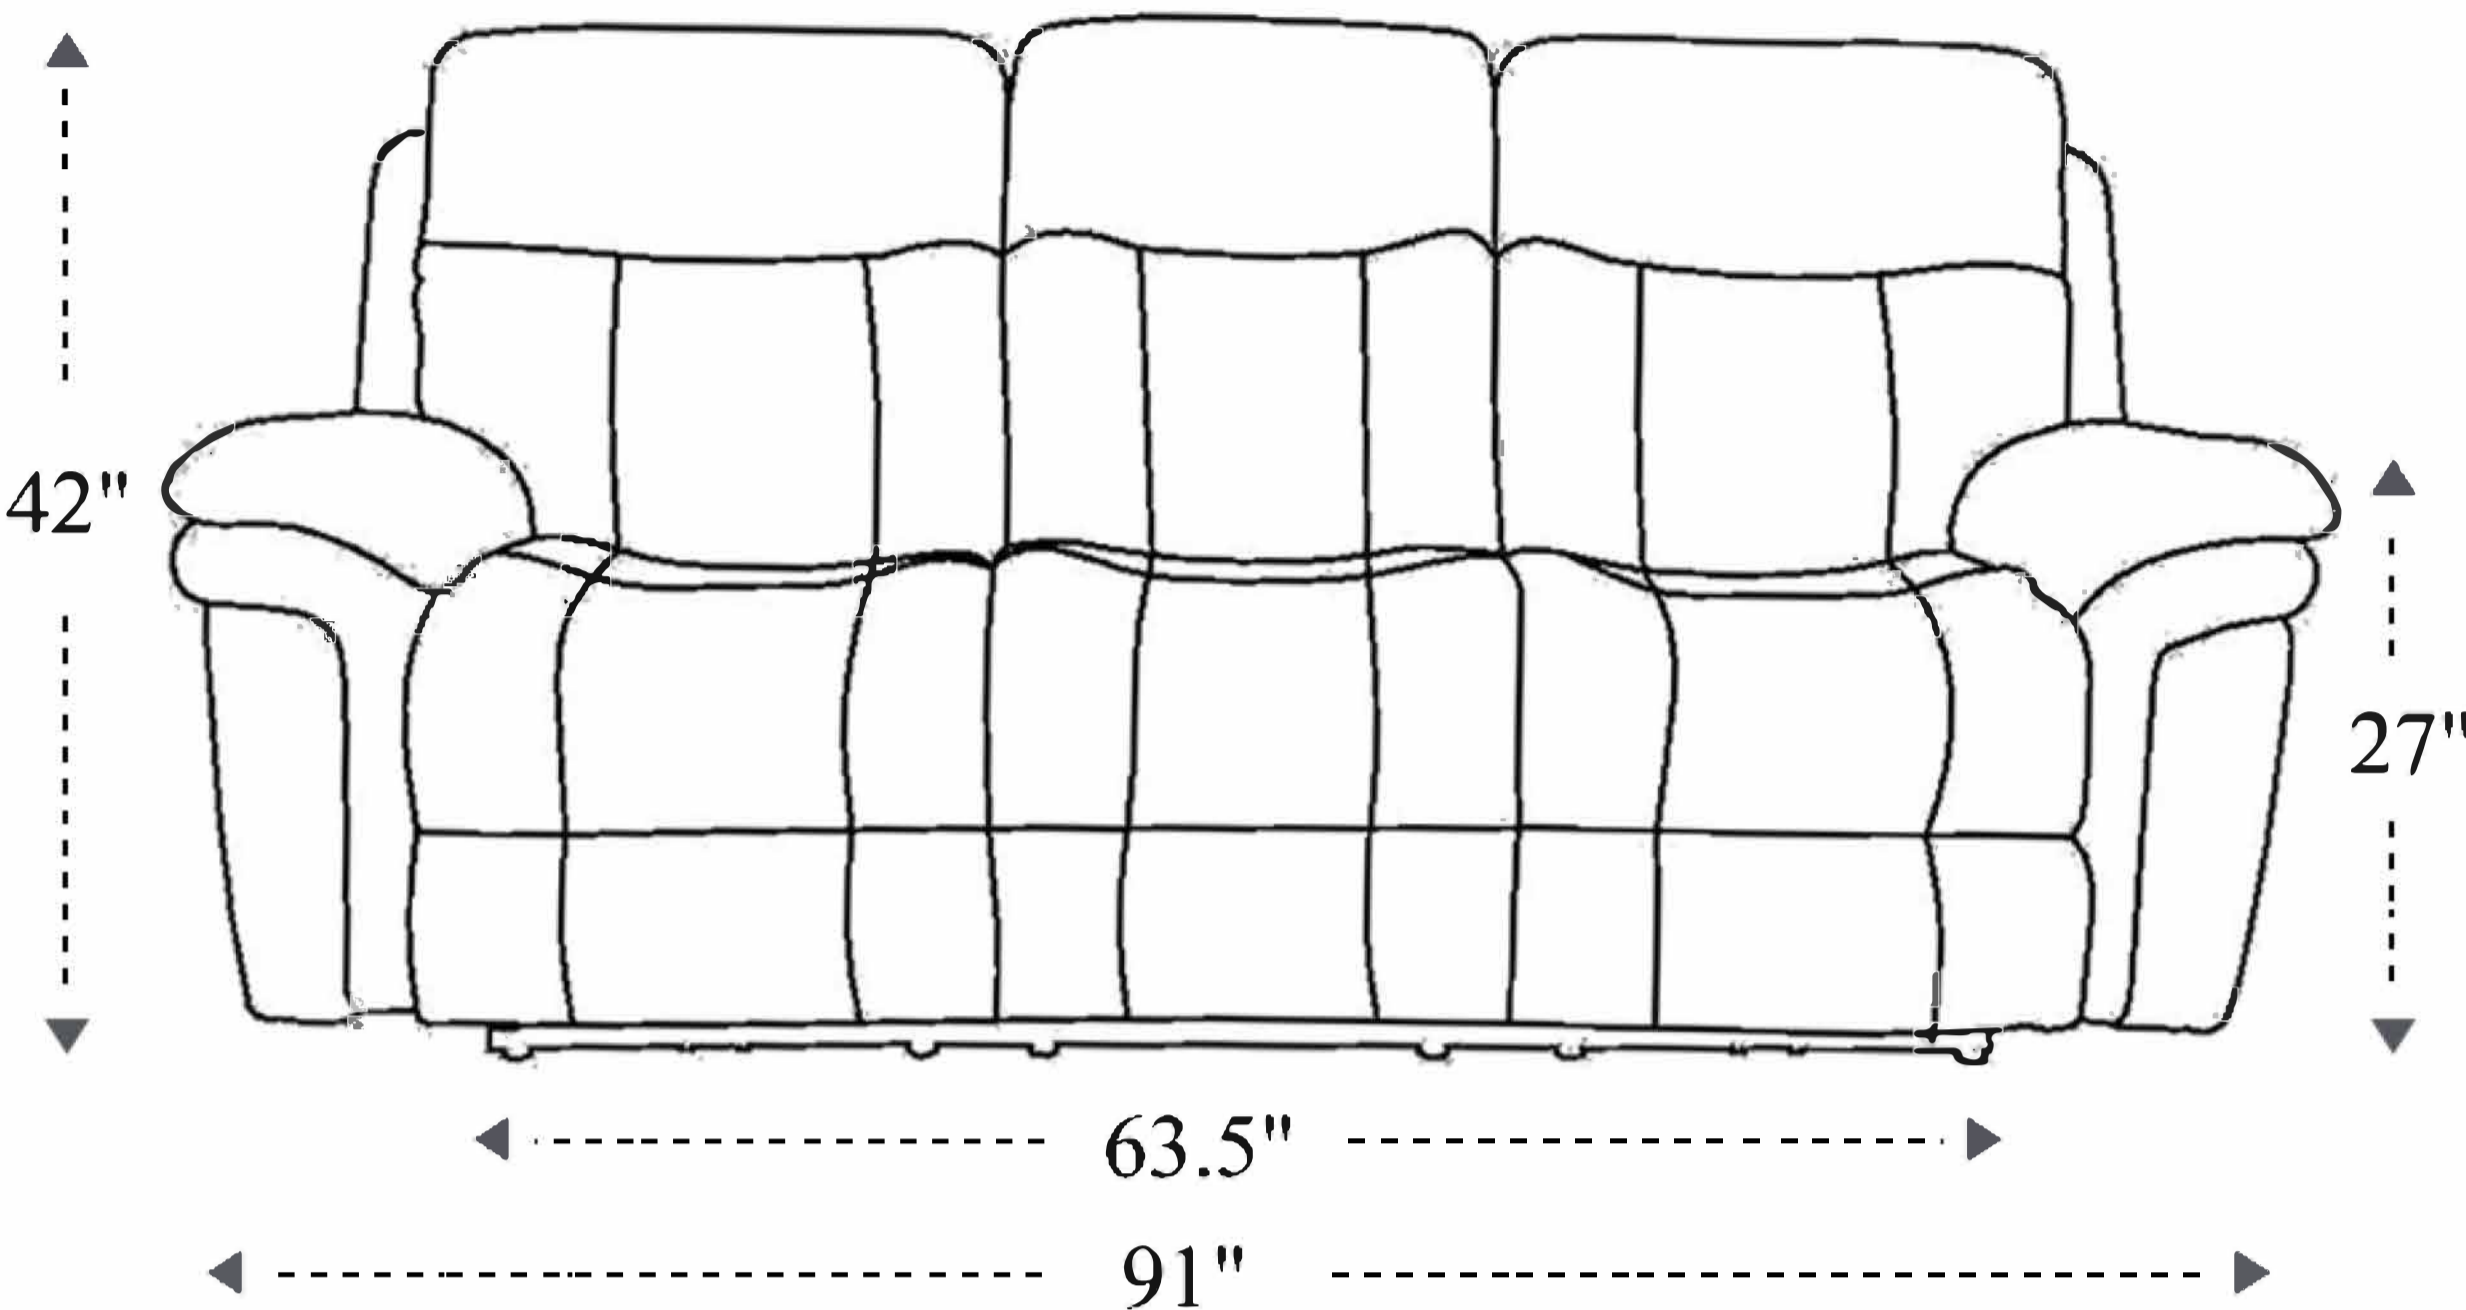

Power Reclining Sofa

Overall Dimensions	91" x 44" x 42"
Overall Width	91"
Overall Depth	44"
Overall Height	42"
Overall Weight	292.5 lbs.
Fully Reclined	70"
Distance from Wall	4.5"
Back of Seat to end of Chaise	42"
Leg Height (Distance from Foot Rest to Floor in Full Recline)	25"
Head Height (Distance from Headrest to Floor in Full Recline)	34"

Seat Width	21"
Seat Depth	22"
Seat Height	21"
Arm Width	12"
Arm Depth	20.5"
Arm Height	27"
Back Width	81.5"
Back Height	23.5"
Headrest Extended from Back	5"

Power Reclining Loveseat

Overall Dimensions	69" x 44" x 42"
Overall Width	69"
Overall Depth	44"
Overall Height	42"
Overall Weight	232.5 lbs.
Fully Reclined	70"
Distance from Wall	4.5"
Back of Seat to end of Chaise	42"
Leg Height (Distance from Foot Rest to Floor in Full Recline)	25"
Head Height (Distance from Headrest to Floor in Full Recline)	34"

Seat Width	21"
Seat Depth	22"
Seat Height	21"
Arm Width	12"
Arm Depth	20.5"
Arm Height	27"
Back Width	59.5"
Back Height	23.5"
Headrest Extended from Back	5"

Power Recliner

Overall Dimensions	40.5" x 44" x 41"
Overall Width	40.5"
Overall Depth	44"
Overall Height	41"
Overall Weight	143 lbs.
Fully Reclined	70"
Distance from Wall	4.5"
Back of Seat to end of Chaise	42"
Leg Height (Distance from Foot Rest to Floor in Full Recline)	25"
Head Height (Distance from Headrest to floor when fully recline)	34"

Seat Width	18.5"
Seat Depth	22"
Seat Height	21"
Arm Width	12"
Arm Depth	20.5"
Arm Height	27"
Back Width	36"
Back Height	23.5"
Headrest Extended from Back	5"