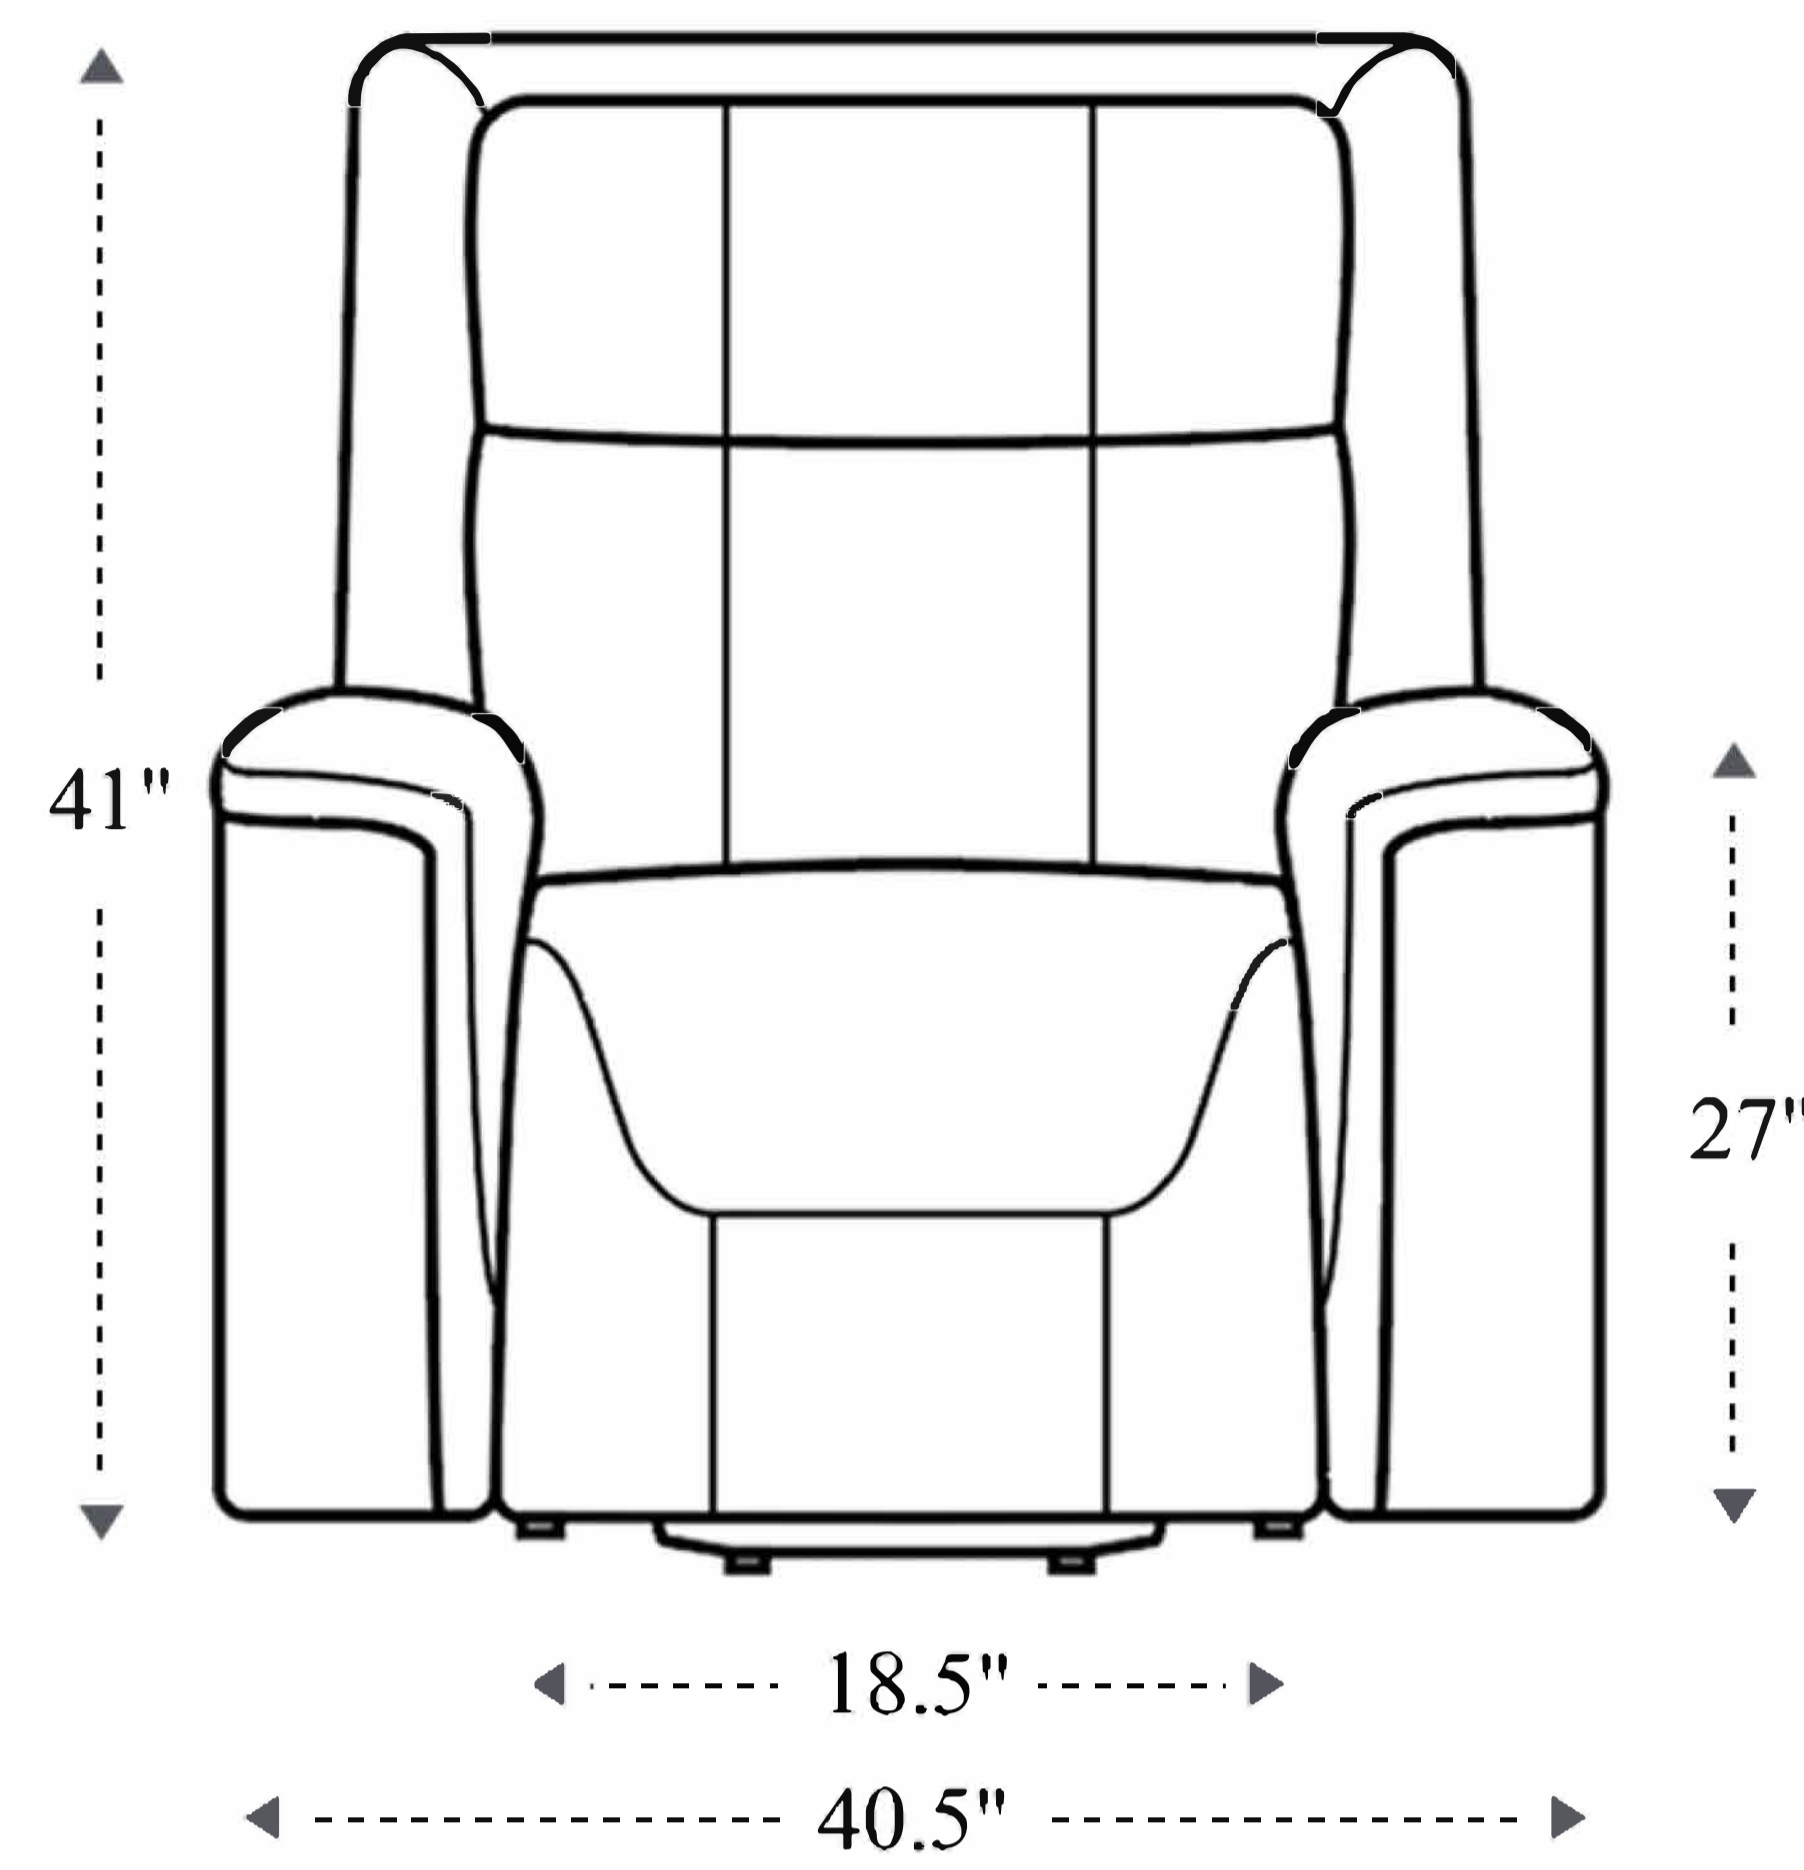

Power Reclining Sofa

Overall Dimensions	91" x 44" x 42"
Overall Width	91"
Overall Depth	44"
Overall Height	42"
Overall Weight	292.5 lbs.
Fully Reclined	70"
Distance from Wall	4.5"
Back of Seat to end of Chaise	42"
Leg Height (Distance from Foot Rest to Floor in Full Recline)	25"
Head Height (Distance from Headrest to Floor in Full Recline)	34"

Seat Width	21"
Seat Depth	22"
Seat Height	21"
Arm Width	12"
Arm Depth	20.5"
Arm Height	27"
Back Width	81.5"
Back Height	23.5"
Headrest Extended from Back	5"

Power Reclining Loveseat

Overall Dimensions	69" x 44" x 42"
Overall Width	69"
Overall Depth	44"
Overall Height	42"
Overall Weight	232.5 lbs.
Fully Reclined	70"
Distance from Wall	4.5"
Back of Seat to end of Chaise	42"
Leg Height (Distance from Foot Rest to Floor in Full Recline)	25"
Head Height (Distance from Headrest to Floor in Full Recline)	34"

Seat Width	21"
Seat Depth	22"
Seat Height	21"
Arm Width	12"
Arm Depth	20.5"
Arm Height	27"
Back Width	59.5"
Back Height	23.5"
Headrest Extended from Back	5"

Power Recliner

Overall Dimensions	40.5" x 44" x 41"
Overall Width	40.5"
Overall Depth	44"
Overall Height	41"
Overall Weight	143 lbs.
Fully Reclined	70"
Distance from Wall	4.5"
Back of Seat to end of Chaise	42"
Leg Height (Distance from Foot Rest to Floor in Full Recline)	25"
Head Height (Distance from Headrest to floor when fully recline)	34"

Seat Width	18.5"
Seat Depth	22"
Seat Height	21"
Arm Width	12"
Arm Depth	20.5"
Arm Height	27"
Back Width	36"
Back Height	23.5"
Headrest Extended from Back	5"