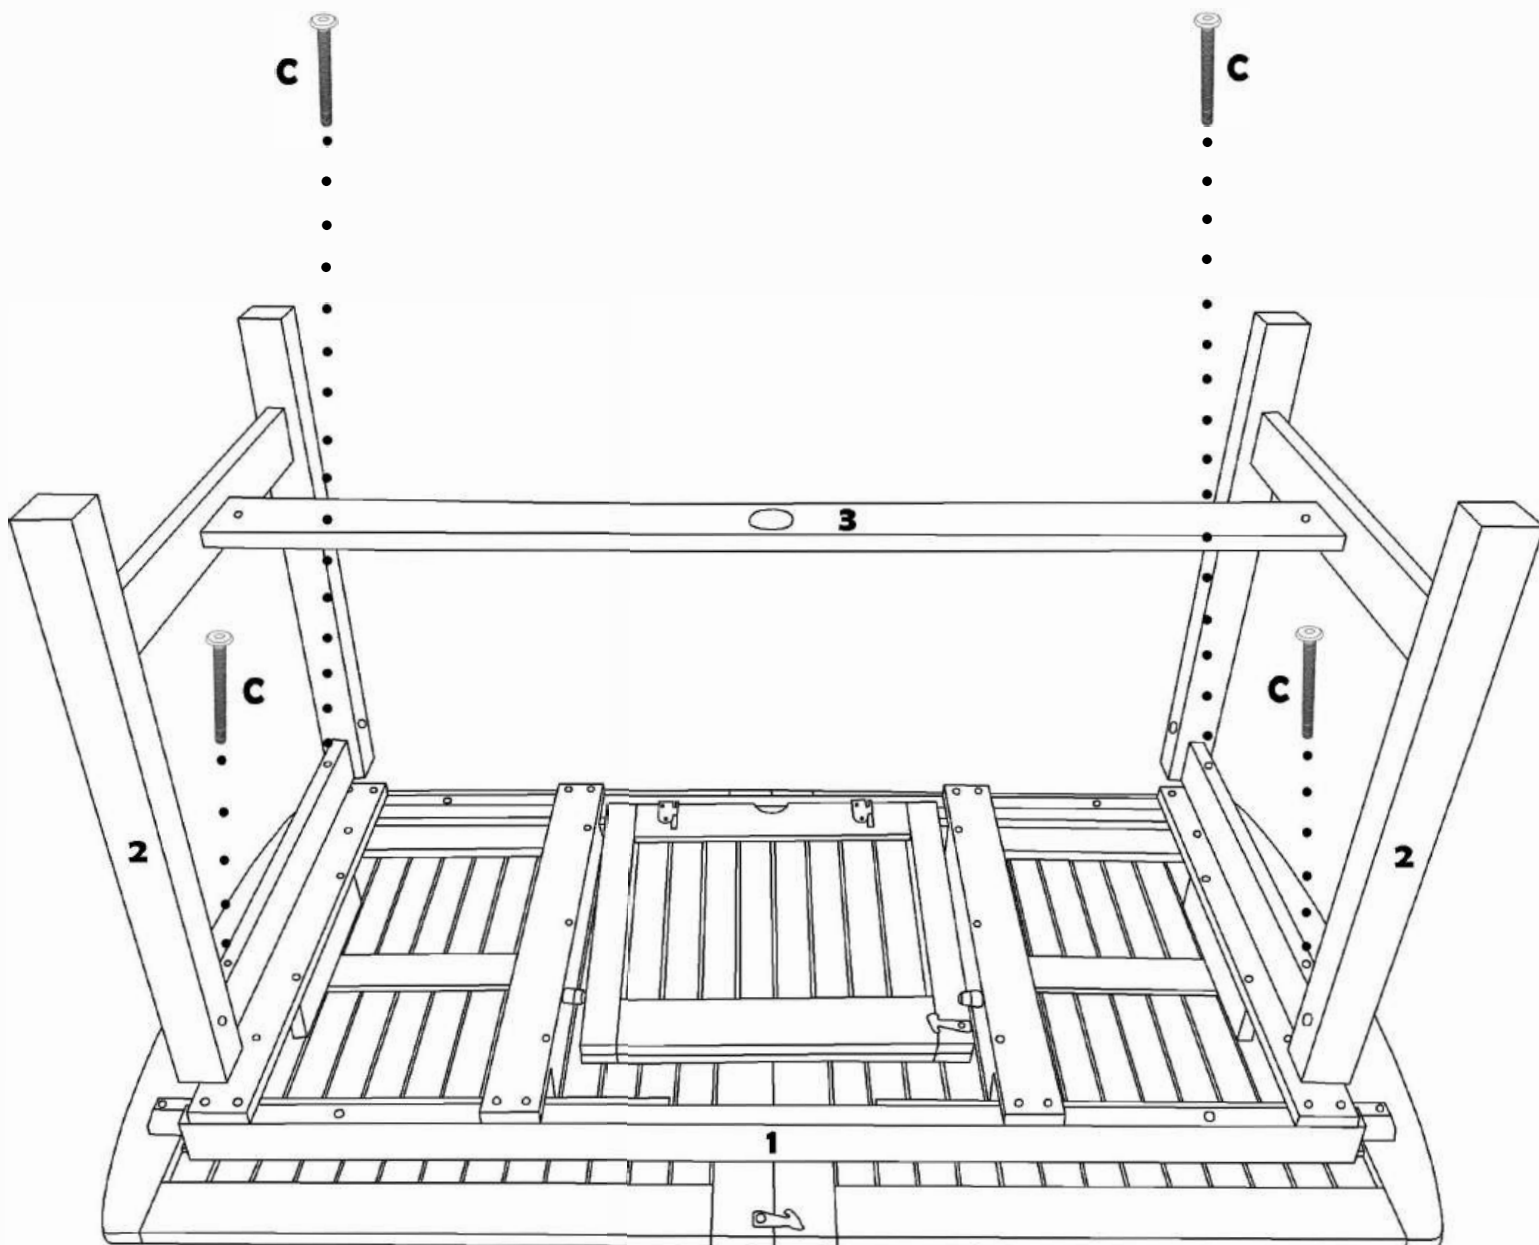

## Parts

① x 1  
**TABLE TOP**

② x 2  
**LEG**

③ x 1  
**CROSS**

④ x 4  
**SUPPORT**

# Step 1

- Connect part ( 3 ) to part ( 2 ) with hardware B and F, using Magic screw H.
- Do NOT tighten until finish assembly the Step 2 and Step 3 .

<b>(B) x 2</b>  JCBC M6x60MM	<b>(F) x 2</b>  BARREL NUT
<b>(H) x 1</b>  MAGIC SCREW	

## Step 2

- Connect part ( 2 ) to part ( 1 ) with hardware C .
- Do NOT tighten until finish assembly Step 3 .