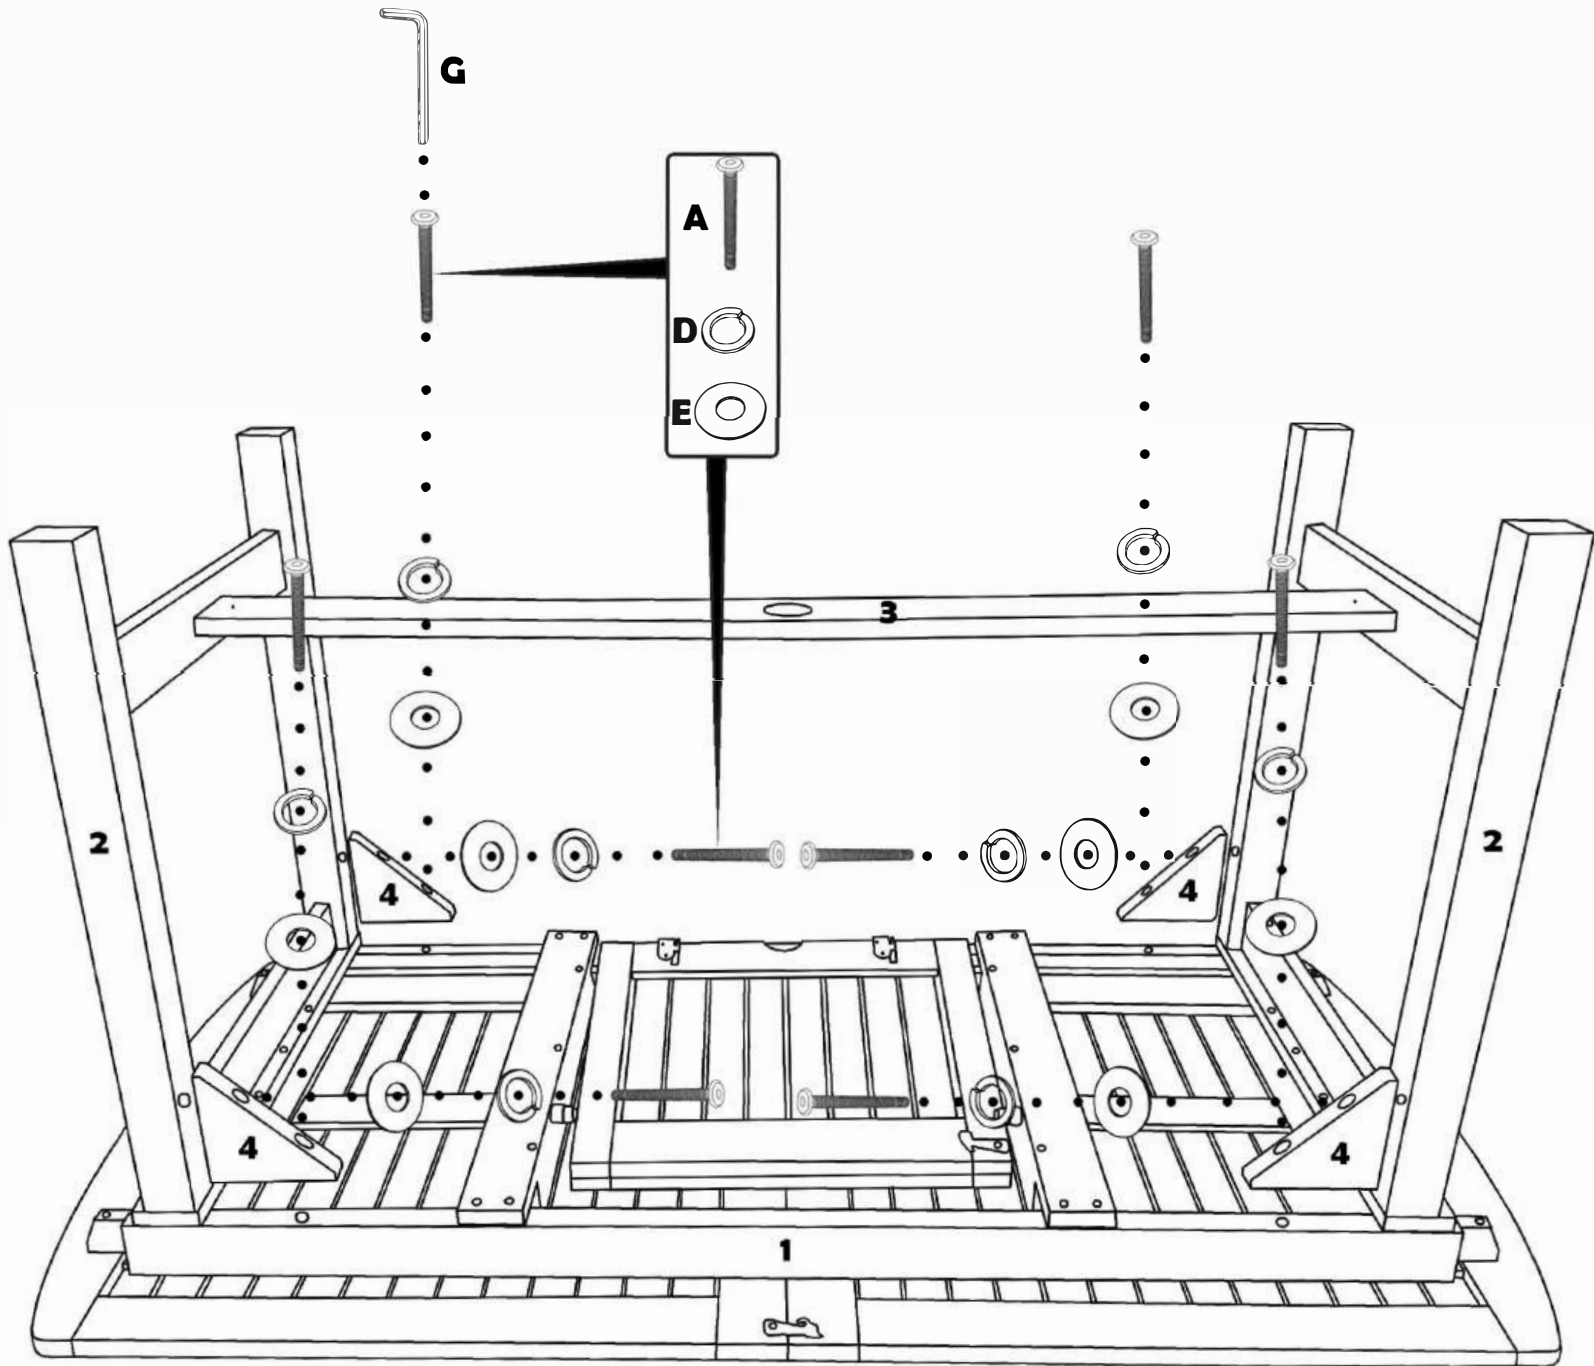

Step 3

- Connect part (4) to part (1) and part (2) with hardware A, D, E and using Allen key G to 'Tighten' all the bolt.

(A) x 8 JCBC M6x50MM	(D) x 8 SPRING WASHER
(E) x 8 FLAT WASHER	(G) x 1 ALLEN KEY