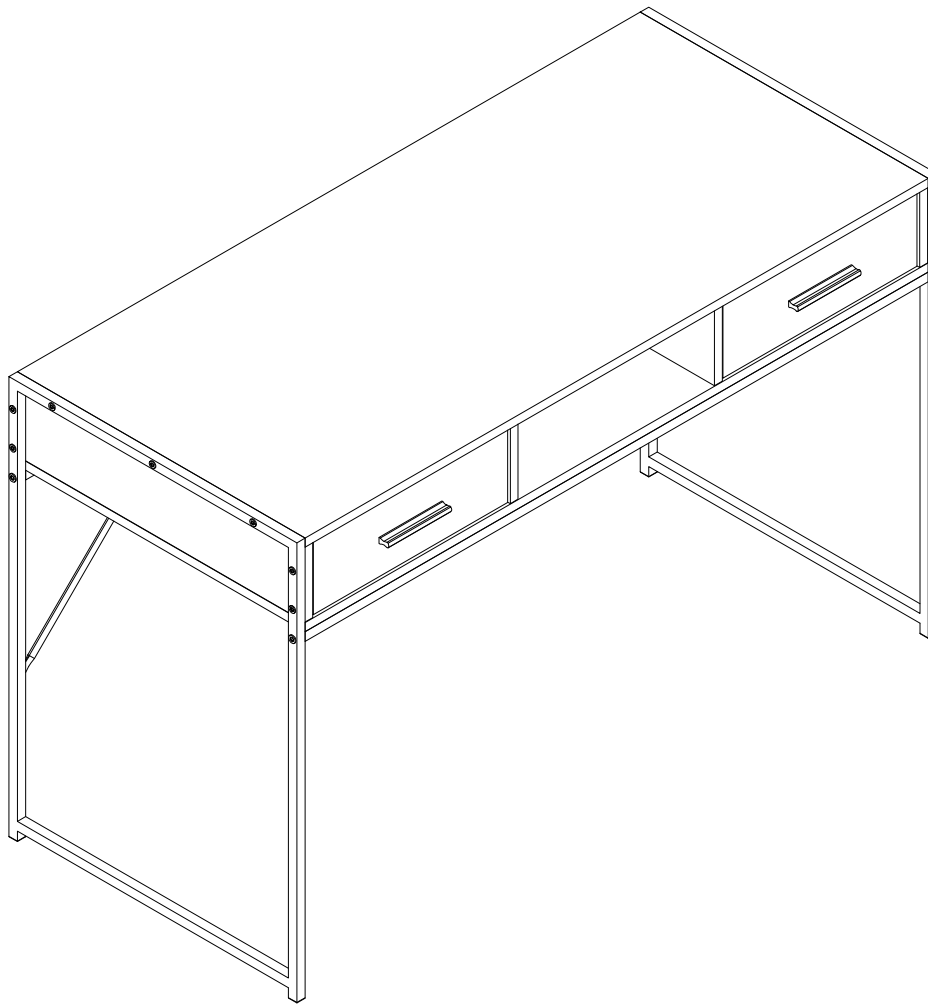

ASSEMBLY INSTRUCTIONS INSTRUCTIONS D'ASSEMBLAGE

COMPUTER DESK 48L DARK TAUPE 2 DRAWERS 1 SHELF BLACK METAL

BUREAU 48L TAUPE FONCÉ 2 TIRROIRS 1 ÉTAGÈRE MÉTAL NOIR

A 16PCS

 ø15x9mm B 16PCS	 4x40mm C 20PCS	 6x30mm D 20PCS	 3x12mm E 24PCS	 4x18mm F 4PCS	 G 2PCS	 5x30mm H 8PCS
 5x40mm I 6PCS	 J 2PCS	 K 2PCS	 6x25mm L 8PCS	 6x35mm M 4PCS	 N 1PC	 6x12mm O 4PCS