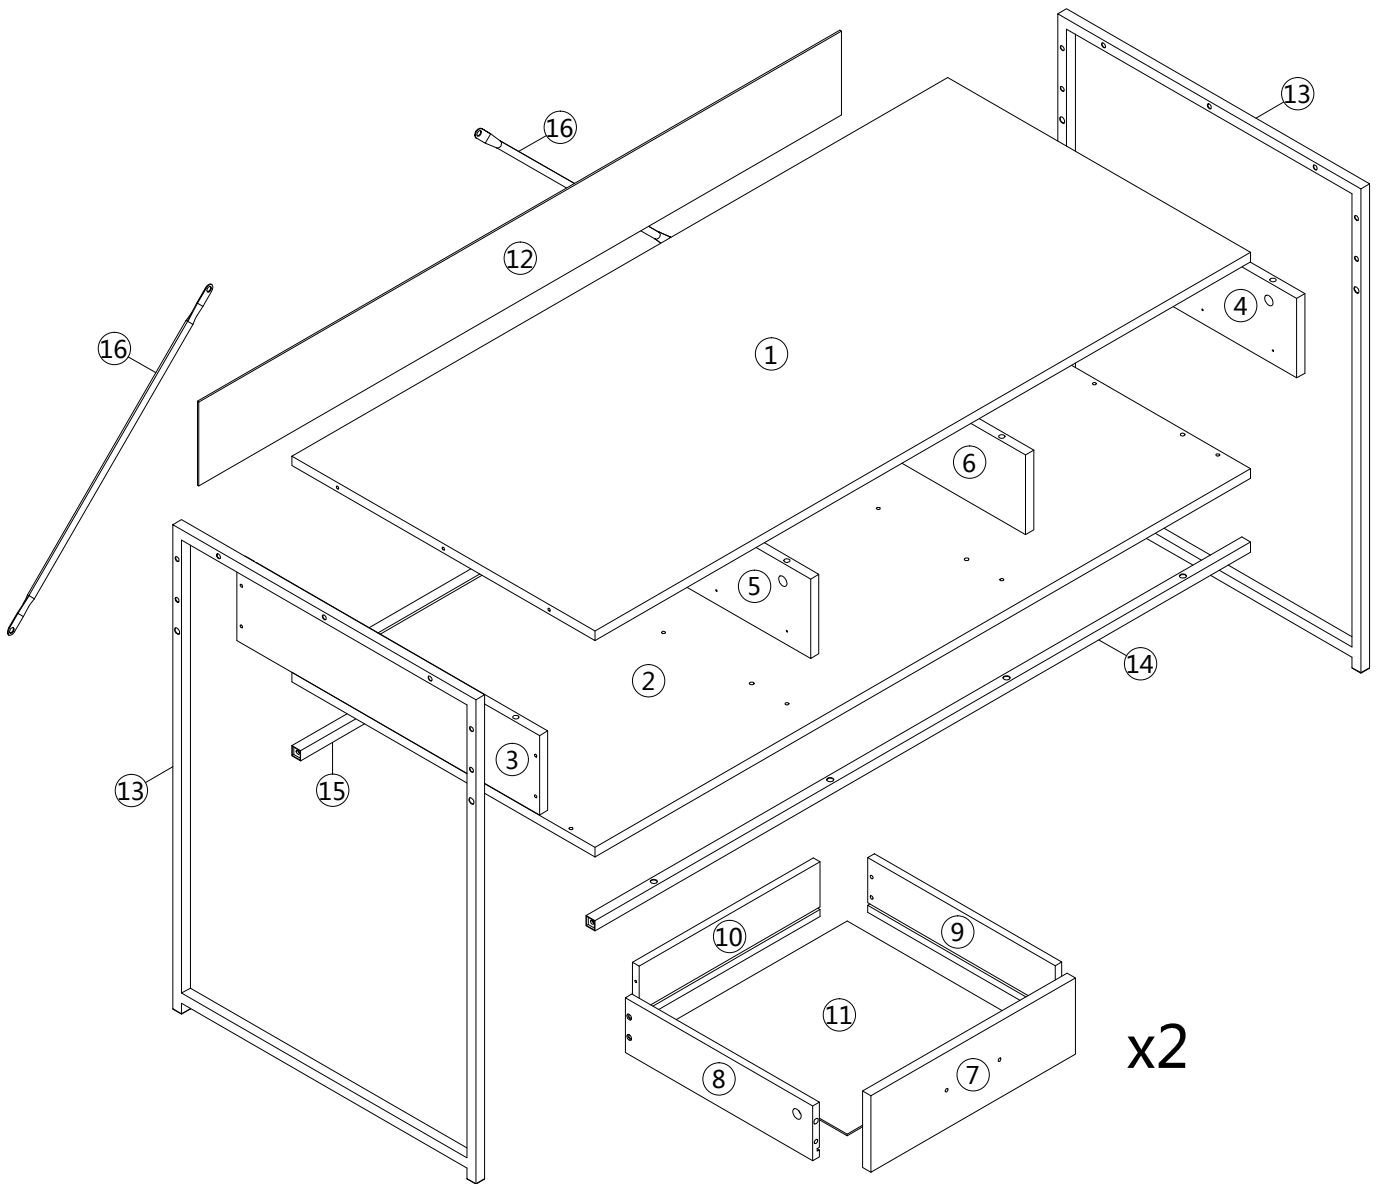

ASSEMBLY INSTRUCTIONS INSTRUCTIONS D'ASSEMBLAGE

COMPUTER DESK 48L DARK TAUPE 2 DRAWERS 1 SHELF BLACK METAL

BUREAU 48L TAUPE FONCÉ 2 TIRROIRS 1 ÉTAGÈRE MÉTAL NOIR

A 16PCS

 ø15x9mm B 16PCS	 4x40mm C 20PCS	 6x30mm D 20PCS	 3x12mm E 24PCS	 4x18mm F 4PCS	 G 2PCS	 5x30mm H 8PCS
 5x40mm I 6PCS	 J 2PCS	 K 2PCS	 6x25mm L 8PCS	 6x35mm M 4PCS	 N 1PC	 6x12mm O 4PCS