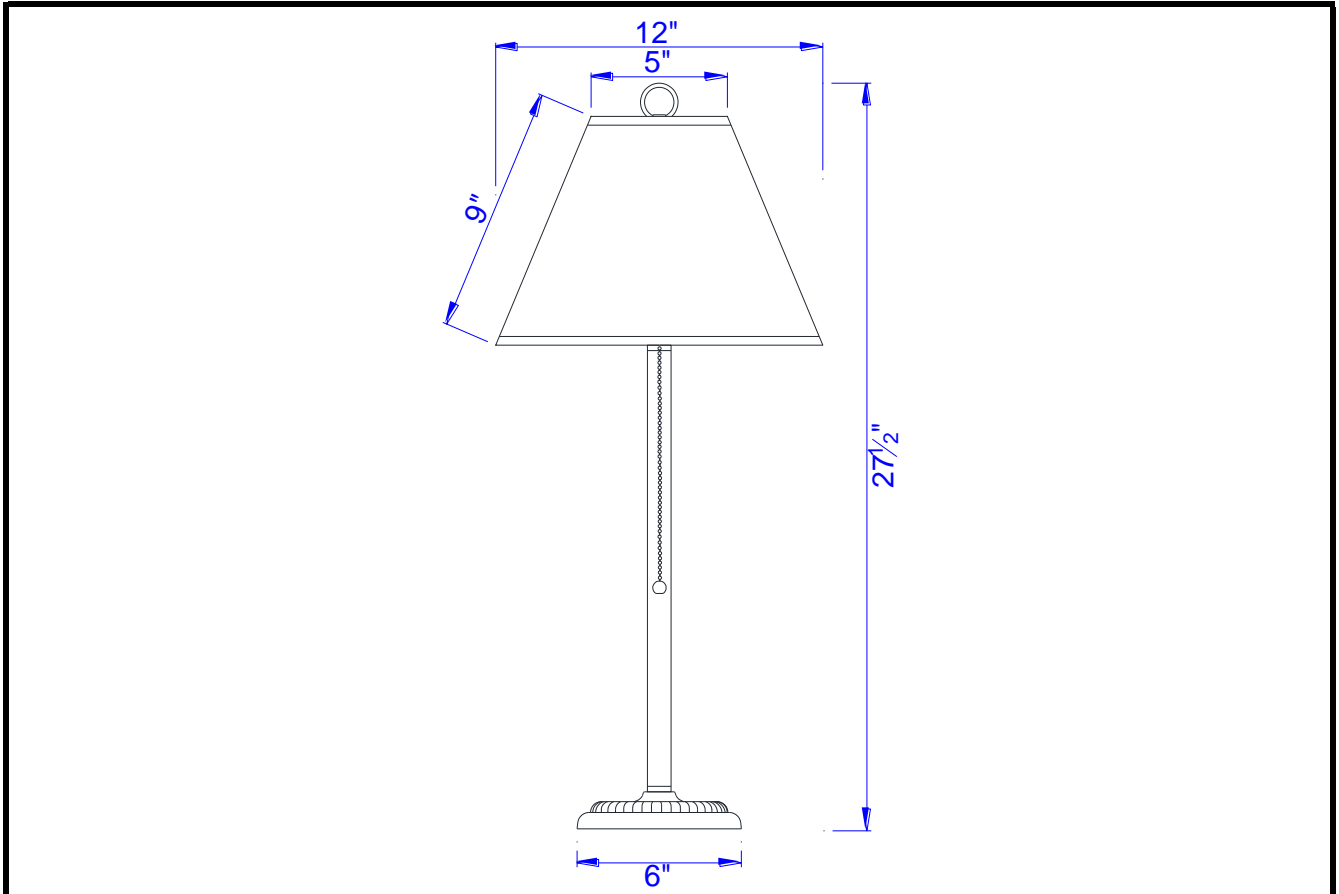

Type: _____

Project: _____

Catalog No.: _____

Lamp/Wattage: _____

Specifications subject to change without notice

Description: Table Lamp with Pull-chain Switch

Material: Metal

Finish : Black/Rust

Height: 27 1/2"

Base Width: 6"

Wattage : 75W

Socket : Medium Base (E27)

Switch: On/off

Bulb: Incandescent, CFL

Wire Length: 6'

Wire Color: Black

Material: Paper

Shade size: 5"x12"x9"

Certificate :  US