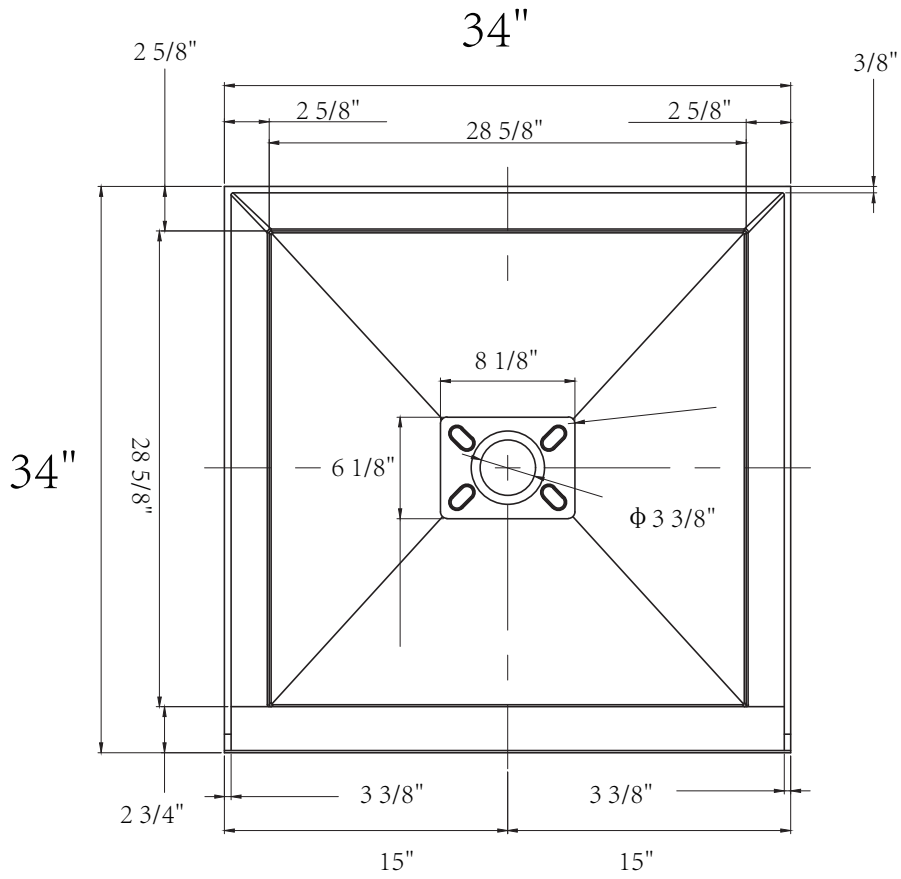

DIMENSION DETAILS

ACRYLIC SHOWER BASE

PRODUCT
INSTRUCTION
VIDEO

MODEL No.GS-SP3434F-C

Top View

Front View

Cap

Side View