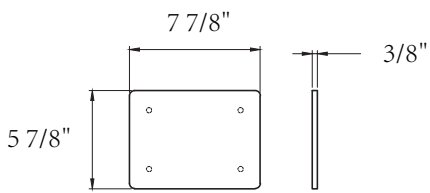

DIMENSION DETAILS

ACRYLIC SHOWER BASE

PRODUCT
INSTRUCTION
VIDEO

MODEL No.GS-SP3434F-C

Top View

Front View

Cap

Side View