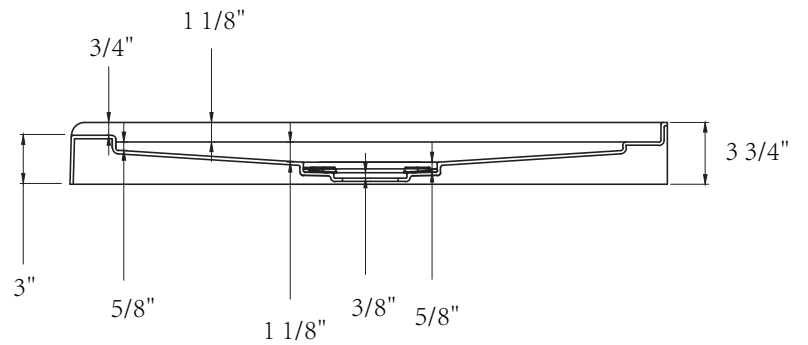

DIMENSION DETAILS

ACRYLIC SHOWER BASE

PRODUCT
INSTRUCTION
VIDEO

MODEL No.GS-SP3434F-C

Top View

Front View

Cap

Side View