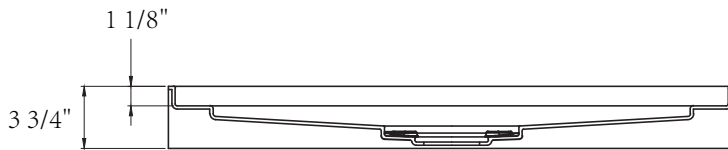

DIMENSION DETAILS

ACRYLIC SHOWER BASE

PRODUCT
INSTRUCTION
VIDEO

MODEL No.GS-SP3434F-C

Top View

Front View

Cap

Side View