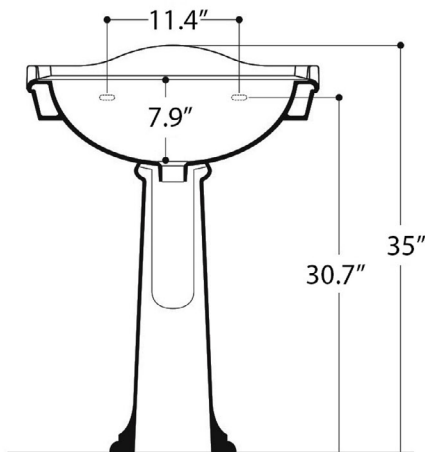

### SKU# | Options:

- Contea 64P.01 | Single Faucet Hole
- Contea 64P.03 | Three Faucet Holes

\* WS Bath Collections reserves the right to revise dimensions or information on this sheet without notice

<b>Collection  </b> Contea	<b>Model  </b> Contea 64P	Dimensions Metric <i>1 inch = 2.54 cm</i> <i>1 inch = 25.4 mm</i>	 1051 Lea Drive - Collegeville, PA 19426 Tel. 215 513 9400 - Fax 610 831 0215 <a href="http://www.ws bathcollections.com">www.ws bathcollections.com</a> - <a href="mailto:info@ws bathcollections.com">info@ws bathcollections.com</a>
-------------------------------	------------------------------	---	---

## Contea 64P

N.B.: Indicated size could have a variation of about 0,8 % due to the use of the moulds or the small variations of the raw materials' technical characteristics used in the mixture.

<b>Collection  </b> Contea	<b>Model  </b> Contea 64P	Dimensions Metric <i>1 inch = 2.54 cm</i> <i>1 inch = 25.4 mm</i>	 1051 Lea Drive - Collegeville, PA 19426 Tel. 215 513 9400 - Fax 610 831 0215 <a href="http://www.ws bathcollections.com">www.ws bathcollections.com</a> - <a href="mailto:info@ws bathcollections.com">info@ws bathcollections.com</a>
-------------------------------	------------------------------	---	---

### Vessel/ countertop installation

Bolts

Silicone (optional)

Collection  
Contea

Model |  
Contea 64P

Dimensions Metric

1 inch = 2.54 cm  
1 inch = 25.4 mm

**WS**®  
**BATH**  
**COLLECTIONS**