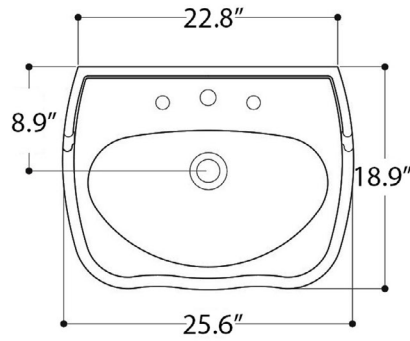

### SKU# | Options:

- Contea 64P.01 | Single Faucet Hole
- Contea 64P.03 | Three Faucet Holes

\* WS Bath Collections reserves the right to revise dimensions or information on this sheet without notice

<b>Collection  </b> Contea	<b>Model  </b> Contea 64P	Dimensions Metric <i>1 inch = 2.54 cm</i> <i>1 inch = 25.4 mm</i>	 1051 Lea Drive - Collegeville, PA 19426 Tel. 215 513 9400 - Fax 610 831 0215 <a href="http://www.ws bathcollections.com">www.ws bathcollections.com</a> - <a href="mailto:info@ws bathcollections.com">info@ws bathcollections.com</a>
-------------------------------	------------------------------	---	---

## Contea 64P

N.B.: Indicated size could have a variation of about 0,8 % due to the use of the moulds or the small variations of the raw materials' technical characteristics used in the mixture.

<b>Collection  </b> Contea	<b>Model  </b> Contea 64P	Dimensions Metric <i>1 inch = 2.54 cm</i> <i>1 inch = 25.4 mm</i>	 1051 Lea Drive - Collegeville, PA 19426 Tel. 215 513 9400 - Fax 610 831 0215 <a href="http://www.ws bathcollections.com">www.ws bathcollections.com</a> - <a href="mailto:info@ws bathcollections.com">info@ws bathcollections.com</a>
-------------------------------	------------------------------	---	---

### Vessel/ countertop installation

Bolts

Silicone (optional)

Collection  
Contea

Model |  
Contea 64P

Dimensions Metric

1 inch = 2.54 cm  
1 inch = 25.4 mm

**WS**®  
**BATH**  
**COLLECTIONS**