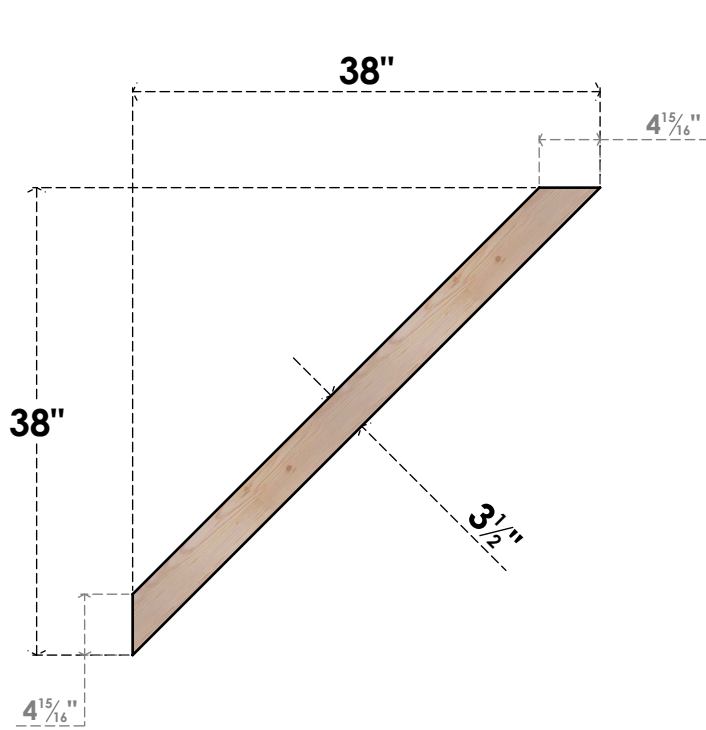

BRC04X38X38TRA00SDF

3 1/2"W X 38"D X 38"H TRADITIONAL SMOOTH BRACE, DOUGLAS FIR

SIDE

FRONT

EKENA MILLWORK
 2300 WEST MAIN ST.
 CLARKSVILLE, TX 75426
 TOLL FREE: 866-607-0453
 WWW.EKENAMILLWORK.COM

NOTES

1. INSTALLATION TO BE COMPLETED IN ACCORDANCE WITH MANUFACTURER'S SPECIFICATIONS.
2. DRAWING MAY NOT BE TO SCALE
3. THIS DRAWING IS INTENDED FOR DESIGN AND PLANNING PURPOSES ONLY.
4. ALL INFORMATION CONTAINED HEREIN WAS CURRENT AT THE TIME OF DEVELOPMENT BUT MUST BE REVIEWED AND APPROVED BY THE PRODUCT MANUFACTURER TO BE CONSIDERED ACCURATE.
5. PRODUCTS ARE NOT KILN DRIED. THIS ITEM IS UNIQUE AND WILL CONTAIN THE NATURAL VARIATIONS THAT THE WOOD SPECIES OFFERS. THIS MAY RESULT IN VARIATIONS UP TO 1/4"