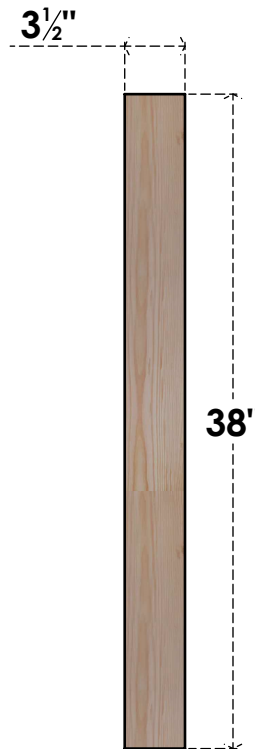

BRC04X38X38TRA00SDF

3 1/2"W X 38"D X 38"H TRADITIONAL SMOOTH BRACE, DOUGLAS FIR

SIDE

FRONT

EKENA MILLWORK
 2300 WEST MAIN ST.
 CLARKSVILLE, TX 75426
 TOLL FREE: 866-607-0453
 WWW.EKENAMILLWORK.COM

NOTES

1. INSTALLATION TO BE COMPLETED IN ACCORDANCE WITH MANUFACTURER'S SPECIFICATIONS.
2. DRAWING MAY NOT BE TO SCALE
3. THIS DRAWING IS INTENDED FOR DESIGN AND PLANNING PURPOSES ONLY.
4. ALL INFORMATION CONTAINED HEREIN WAS CURRENT AT THE TIME OF DEVELOPMENT BUT MUST BE REVIEWED AND APPROVED BY THE PRODUCT MANUFACTURER TO BE CONSIDERED ACCURATE.
5. PRODUCTS ARE NOT KILN DRIED. THIS ITEM IS UNIQUE AND WILL CONTAIN THE NATURAL VARIATIONS THAT THE WOOD SPECIES OFFERS. THIS MAY RESULT IN VARIATIONS UP TO 1/4"