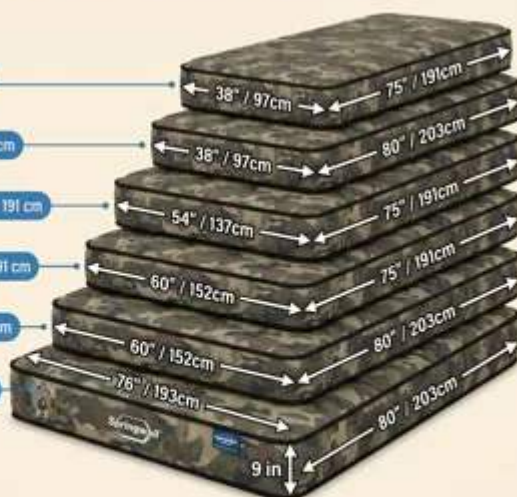

Mattress Size Guide

Twin → 38" × 75" / 97 × 191 cm

Twin XL → 38" × 80" / 97 × 203 cm

Double/Full → 54" × 75" / 137 × 191 cm

Queen RV → 60" × 75" / 152 × 191 cm

Queen → 60" × 80" / 152 × 203 cm

King → 76" × 80" / 193 × 203 cm

2 Twin XL = 1 King